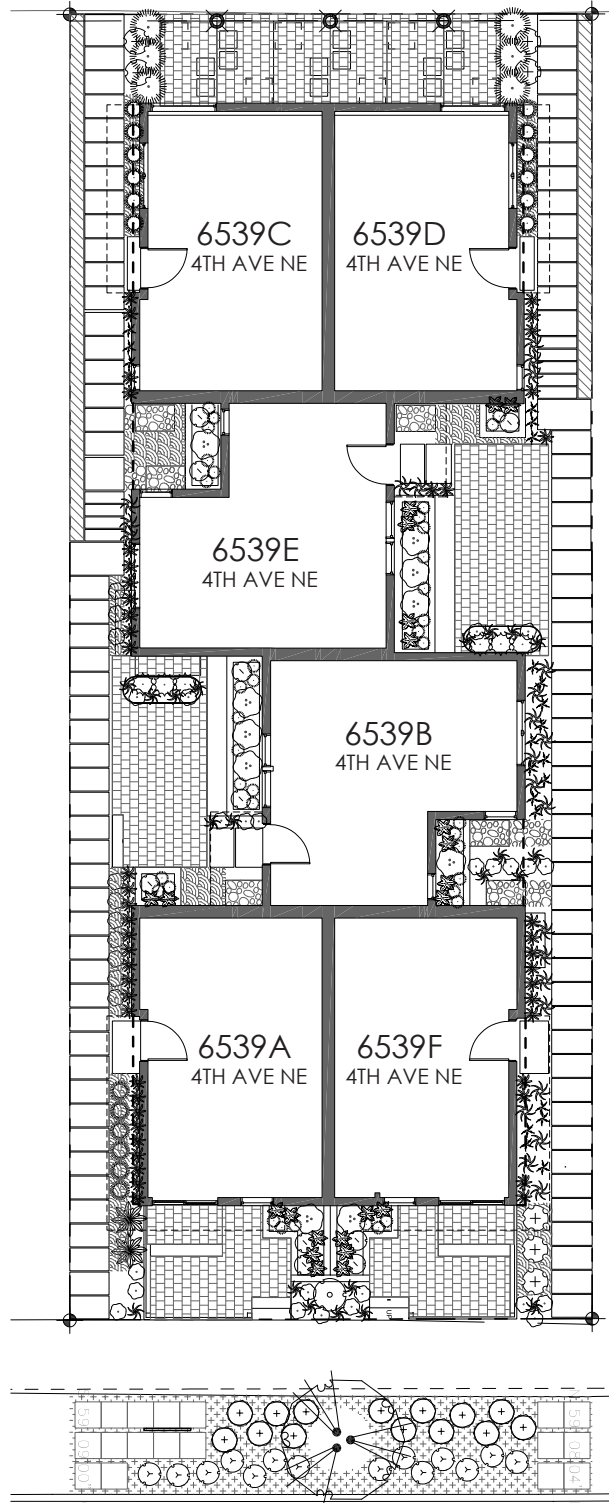

BLOOM SITE MAP

GREEN LAKE | 6539 4TH AVE NE, SEATTLE, WA 98115

LOCATED ON 4TH AVE NE BETWEEN WOODLAWN AVE NE + NE 65TH ST

4TH AVE NE

PID: 461

ISOLAHOMES.COM | 206.550.7835 | 13555 SE 36TH ST., SUITE 320, BELLEVUE, WA 98006

Disclaimer: Floor plans and site plans are for illustrative purposes only. In a continuing effort to improve products and designs, final construction elevations, square footages, floor plans and/or materials and colors may vary. Buyer to verify to their own satisfaction.