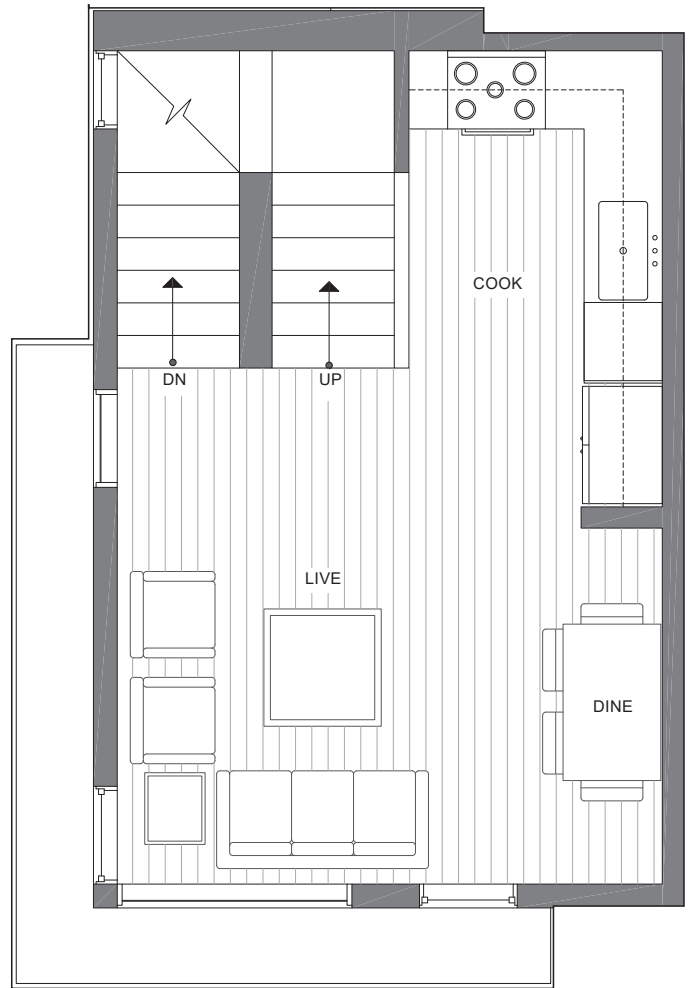

# 6539A 4TH AVE NE

SEATTLE, WA 98115

1,022

2

1.75

PID: 461

ISOLAHOMES.COM | 206.550.7835 | 13555 SE 36TH ST., SUITE 320, BELLEVUE, WA 98006

Disclaimer: Floor plans and site plans are for illustrative purposes only. In a continuing effort to improve products and designs, final construction elevations, square footages, floor plans and/or materials and colors may vary. Buyer to verify to their own satisfaction.

# 6539A 4TH AVE NE

SEATTLE, WA 98115

1,022

2

1.75

THIRD FLOOR

ROOF DECK

PID: 461

ISOLAHOMES.COM | 206.550.7835 | 13555 SE 36TH ST., SUITE 320, BELLEVUE, WA 98006

Disclaimer: Floor plans and site plans are for illustrative purposes only. In a continuing effort to improve products and designs, final construction elevations, square footages, floor plans and/or materials and colors may vary. Buyer to verify to their own satisfaction.