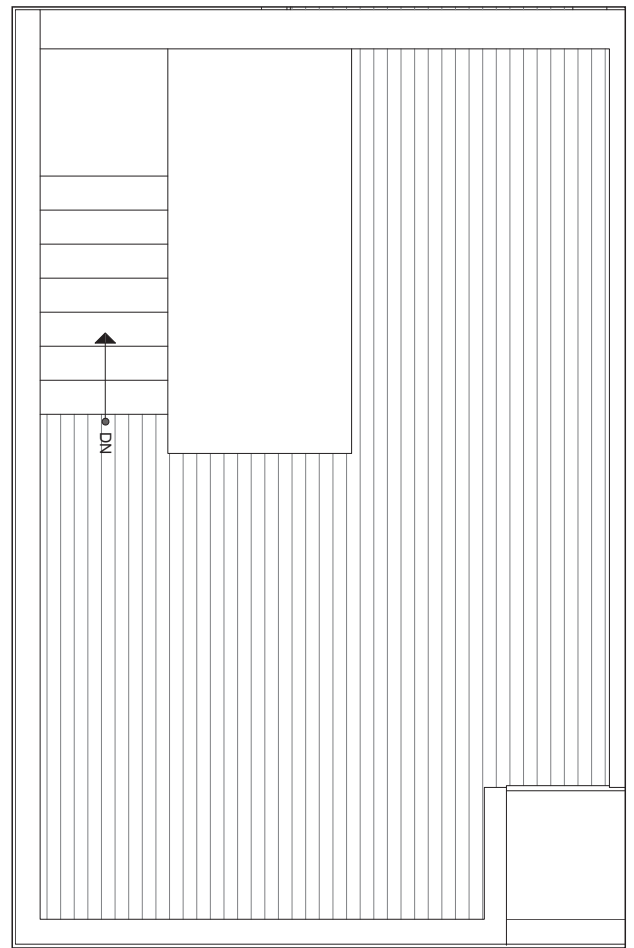

# 6539A 4TH AVE NE

SEATTLE, WA 98115

1,022

2

1.75

PID: 461

ISOLAHOMES.COM | 206.550.7835 | 13555 SE 36TH ST., SUITE 320, BELLEVUE, WA 98006

Disclaimer: Floor plans and site plans are for illustrative purposes only. In a continuing effort to improve products and designs, final construction elevations, square footages, floor plans and/or materials and colors may vary. Buyer to verify to their own satisfaction.

# 6539A 4TH AVE NE

SEATTLE, WA 98115

1,022

2

1.75

THIRD FLOOR

ROOF DECK

PID: 461

ISOLAHOMES.COM | 206.550.7835 | 13555 SE 36TH ST., SUITE 320, BELLEVUE, WA 98006

Disclaimer: Floor plans and site plans are for illustrative purposes only. In a continuing effort to improve products and designs, final construction elevations, square footages, floor plans and/or materials and colors may vary. Buyer to verify to their own satisfaction.