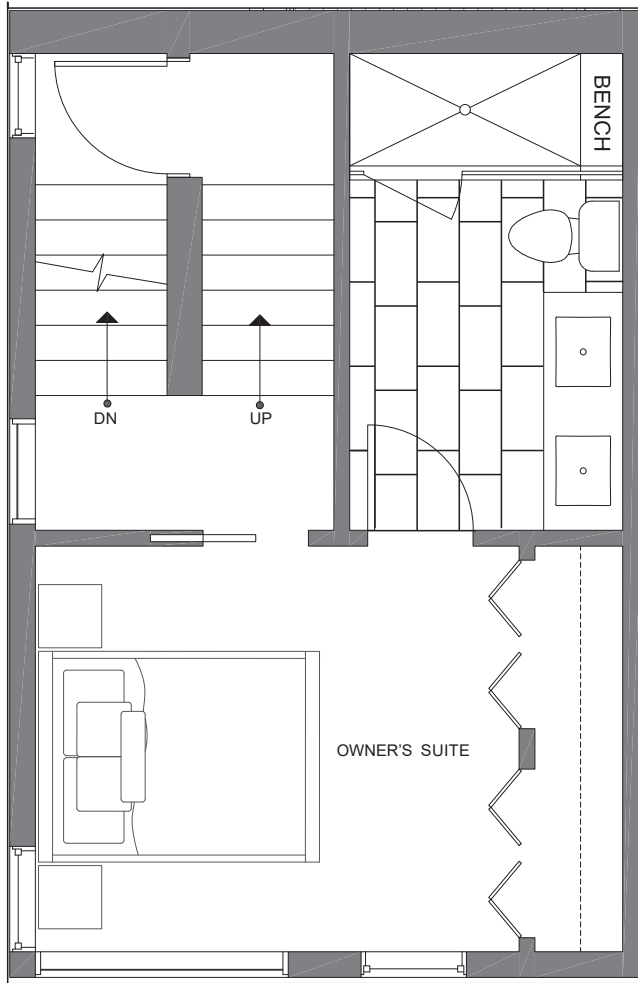

# 6539A 4TH AVE NE

SEATTLE, WA 98115

1,022

2

1.75

PID: 461

ISOLAHOMES.COM | 206.550.7835 | 13555 SE 36TH ST., SUITE 320, BELLEVUE, WA 98006

Disclaimer: Floor plans and site plans are for illustrative purposes only. In a continuing effort to improve products and designs, final construction elevations, square footages, floor plans and/or materials and colors may vary. Buyer to verify to their own satisfaction.

# 6539A 4TH AVE NE

SEATTLE, WA 98115

1,022

2

1.75

THIRD FLOOR

ROOF DECK

PID: 461

ISOLAHOMES.COM | 206.550.7835 | 13555 SE 36TH ST., SUITE 320, BELLEVUE, WA 98006

Disclaimer: Floor plans and site plans are for illustrative purposes only. In a continuing effort to improve products and designs, final construction elevations, square footages, floor plans and/or materials and colors may vary. Buyer to verify to their own satisfaction.