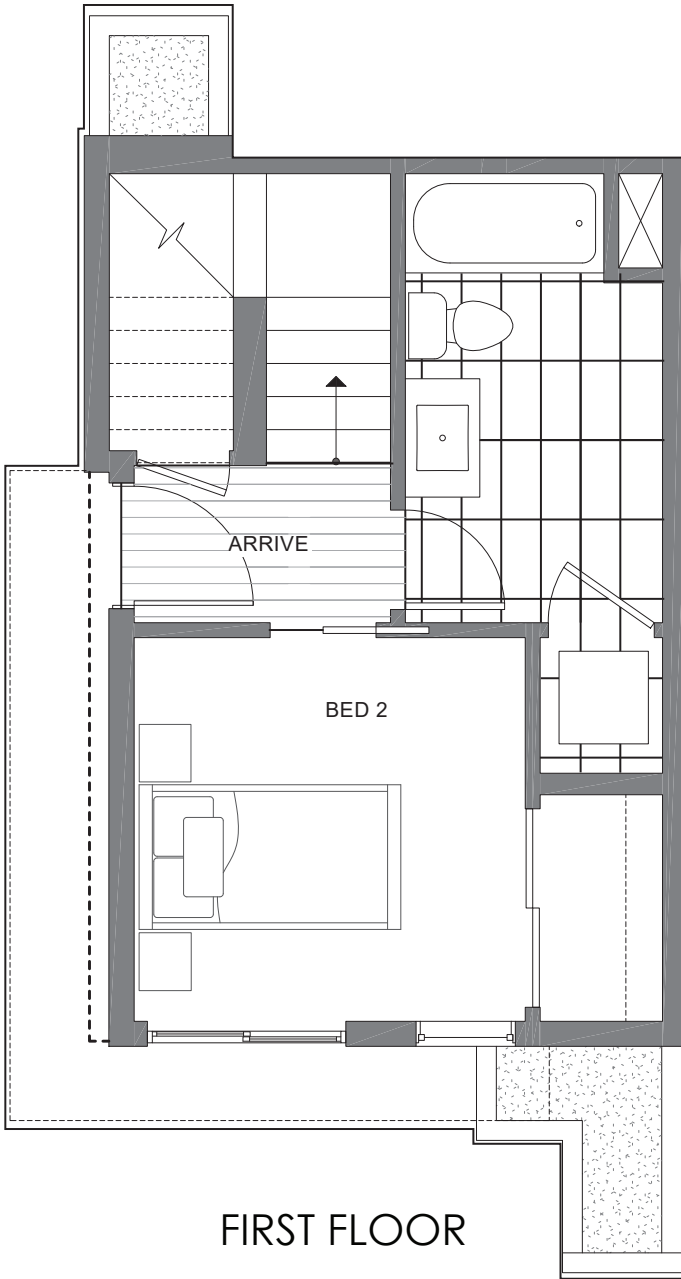

# 6539A 4TH AVE NE

SEATTLE, WA 98115

1,022

2

1.75

PID: 461

ISOLAHOMES.COM | 206.550.7835 | 13555 SE 36TH ST., SUITE 320, BELLEVUE, WA 98006

Disclaimer: Floor plans and site plans are for illustrative purposes only. In a continuing effort to improve products and designs, final construction elevations, square footages, floor plans and/or materials and colors may vary. Buyer to verify to their own satisfaction.

# 6539A 4TH AVE NE

SEATTLE, WA 98115

1,022

2

1.75

THIRD FLOOR

ROOF DECK

PID: 461