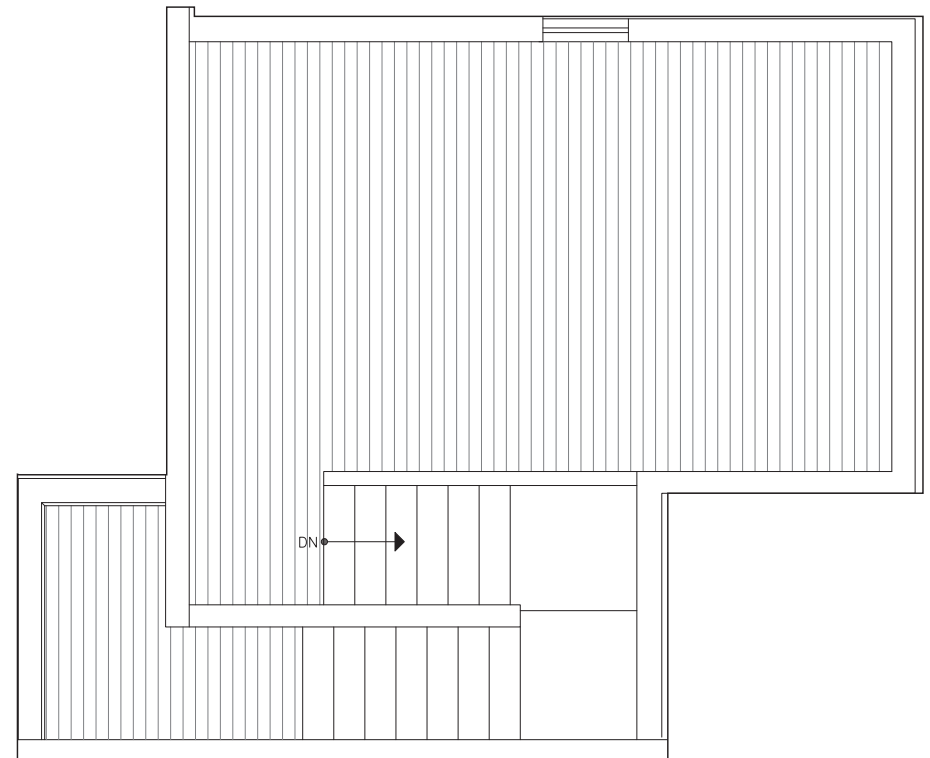

6539B 4TH AVE NE

SEATTLE, WA 98115

1,022

2

1.75

FIRST FLOOR

SECOND FLOOR

PID: 461

6539B 4TH AVE NE

SEATTLE, WA 98115

1,022

2

1.75

THIRD FLOOR

ROOF DECK

PID: 461