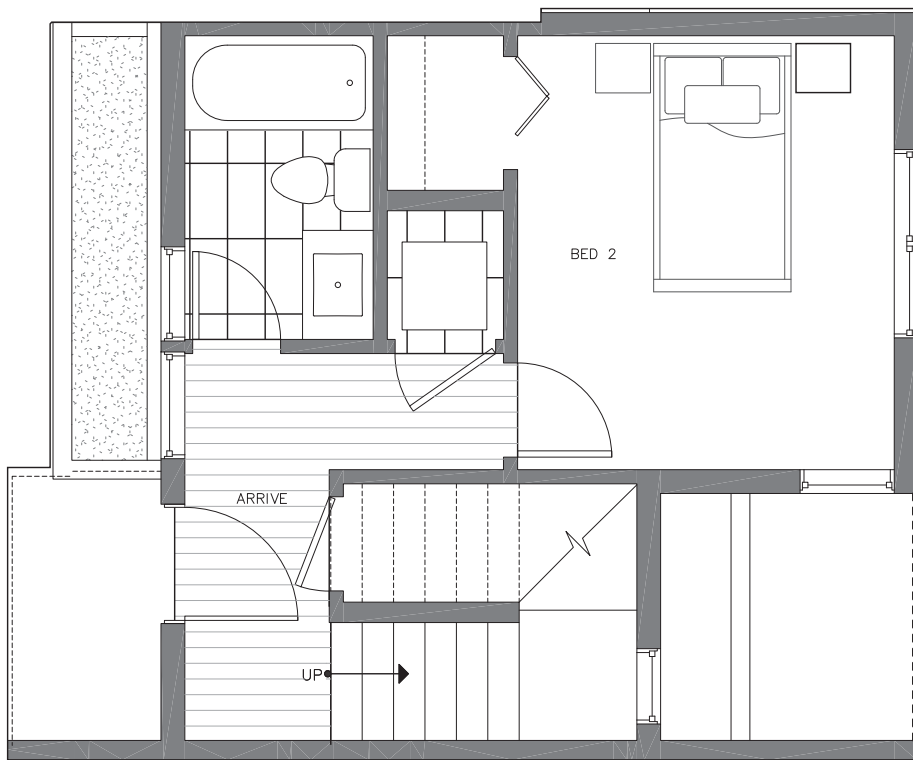

6539B 4TH AVE NE

SEATTLE, WA 98115

1,022

2

1.75

FIRST FLOOR

SECOND FLOOR

PID: 461

6539B 4TH AVE NE

SEATTLE, WA 98115

1,022

2

1.75

THIRD FLOOR

ROOF DECK

PID: 461