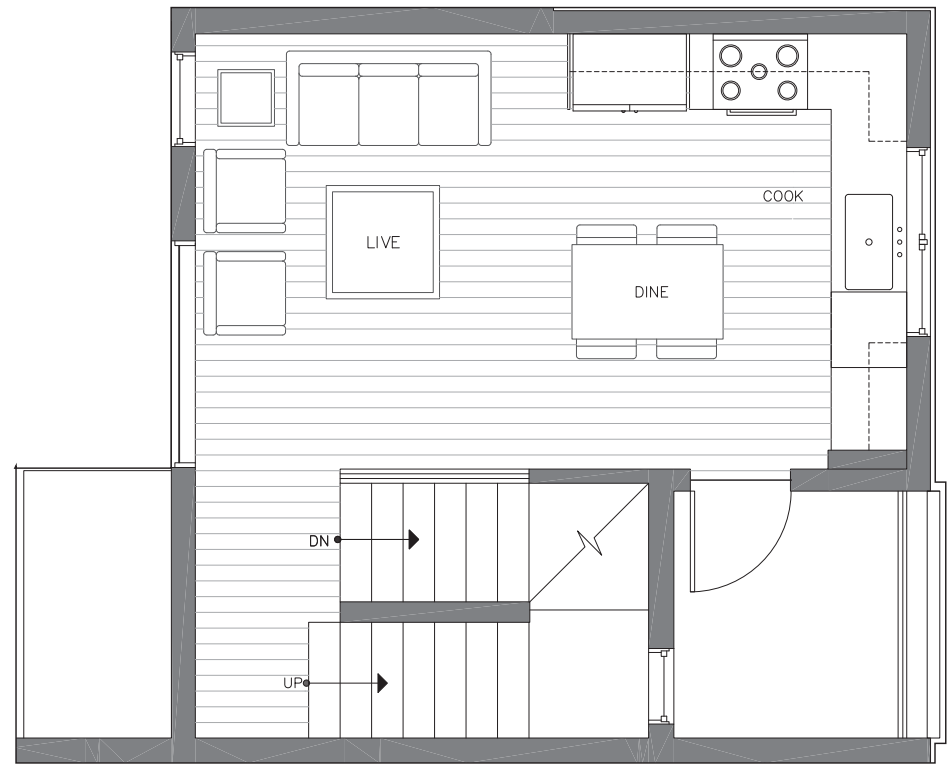

6539B 4TH AVE NE

SEATTLE, WA 98115

1,022

2

1.75

FIRST FLOOR

SECOND FLOOR

PID: 461

6539B 4TH AVE NE

SEATTLE, WA 98115

1,022

2

1.75

THIRD FLOOR

ROOF DECK

PID: 461