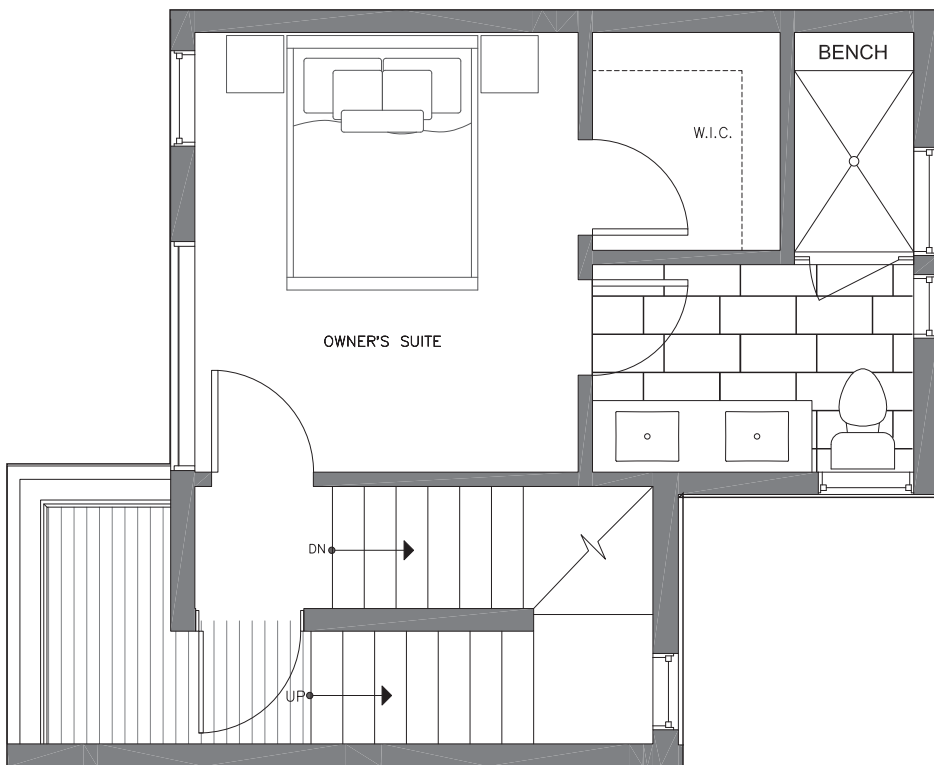

6539B 4TH AVE NE

SEATTLE, WA 98115

1,022

2

1.75

FIRST FLOOR

SECOND FLOOR

PID: 461

6539B 4TH AVE NE

SEATTLE, WA 98115

1,022

2

1.75

THIRD FLOOR

ROOF DECK

PID: 461