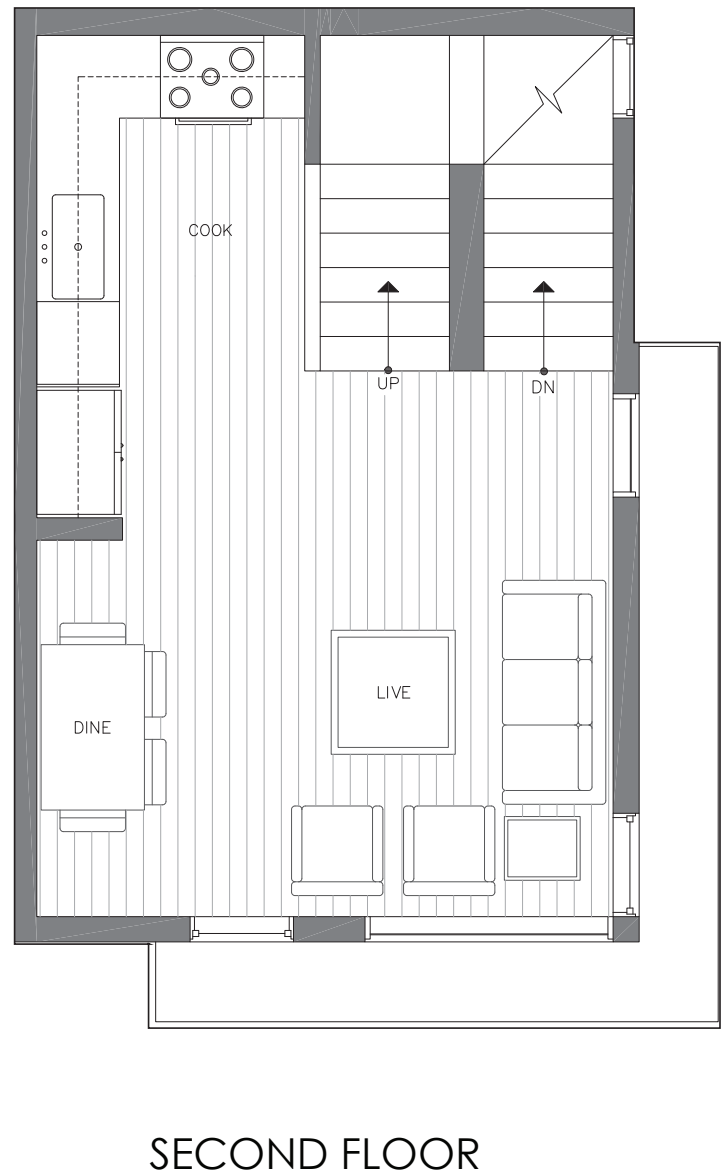

6539F 4TH AVE NE

SEATTLE, WA 98115

1,022

2

1.75

PID: 461

ISOLAHOMES.COM | 206.550.7835 | 13555 SE 36TH ST., SUITE 320, BELLEVUE, WA 98006

Disclaimer: Floor plans and site plans are for illustrative purposes only. In a continuing effort to improve products and designs, final construction elevations, square footages, floor plans and/or materials and colors may vary. Buyer to verify to their own satisfaction.

6539F 4TH AVE NE

SEATTLE, WA 98115

1,022

2

1.75

THIRD FLOOR

ROOF DECK

PID: 461