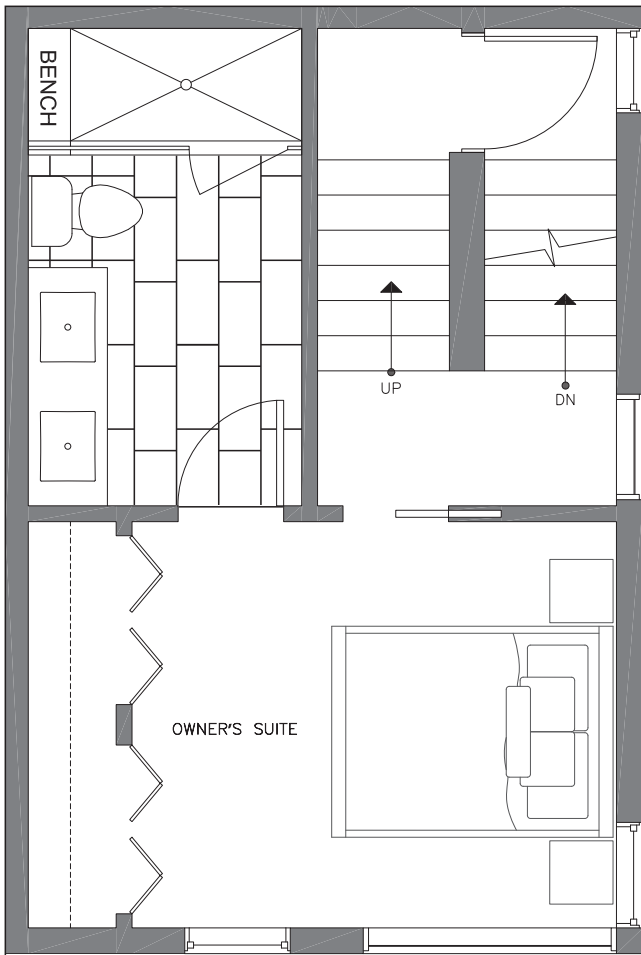

6539F 4TH AVE NE

SEATTLE, WA 98115

1,022

2

1.75

PID: 461

ISOLAHOMES.COM | 206.550.7835 | 13555 SE 36TH ST., SUITE 320, BELLEVUE, WA 98006

Disclaimer: Floor plans and site plans are for illustrative purposes only. In a continuing effort to improve products and designs, final construction elevations, square footages, floor plans and/or materials and colors may vary. Buyer to verify to their own satisfaction.

6539F 4TH AVE NE

SEATTLE, WA 98115

1,022

2

1.75

THIRD FLOOR

ROOF DECK

PID: 461

ISOLAHOMES.COM | 206.550.7835 | 13555 SE 36TH ST., SUITE 320, BELLEVUE, WA 98006

Disclaimer: Floor plans and site plans are for illustrative purposes only. In a continuing effort to improve products and designs, final construction elevations, square footages, floor plans and/or materials and colors may vary. Buyer to verify to their own satisfaction.