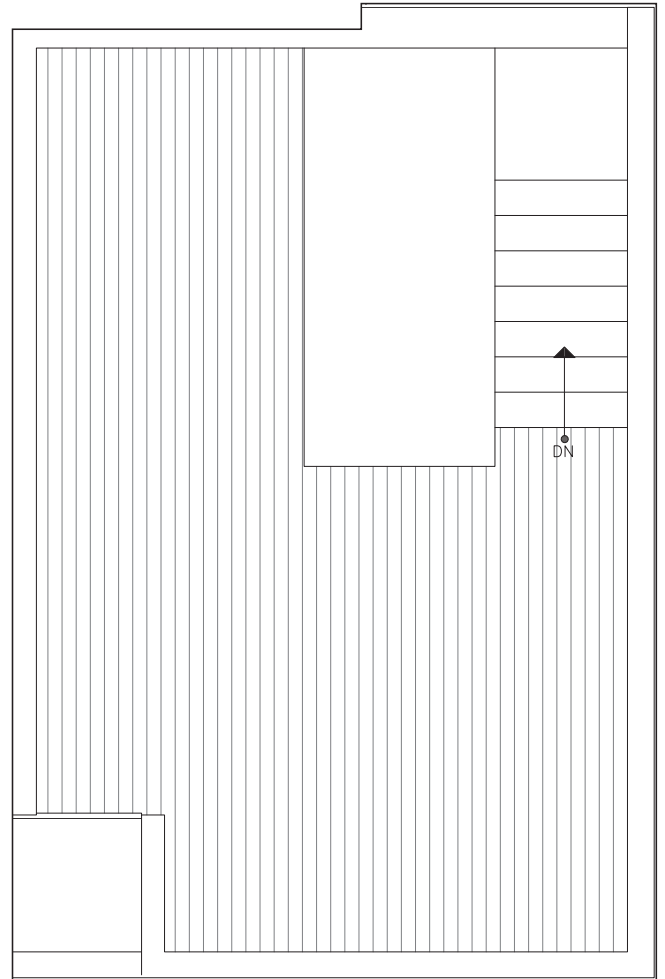

6539F 4TH AVE NE

SEATTLE, WA 98115

1,022

2

1.75

PID: 461

ISOLAHOMES.COM | 206.550.7835 | 13555 SE 36TH ST., SUITE 320, BELLEVUE, WA 98006

Disclaimer: Floor plans and site plans are for illustrative purposes only. In a continuing effort to improve products and designs, final construction elevations, square footages, floor plans and/or materials and colors may vary. Buyer to verify to their own satisfaction.

6539F 4TH AVE NE

SEATTLE, WA 98115

1,022

2

1.75

THIRD FLOOR

ROOF DECK

PID: 461

ISOLAHOMES.COM | 206.550.7835 | 13555 SE 36TH ST., SUITE 320, BELLEVUE, WA 98006

Disclaimer: Floor plans and site plans are for illustrative purposes only. In a continuing effort to improve products and designs, final construction elevations, square footages, floor plans and/or materials and colors may vary. Buyer to verify to their own satisfaction.