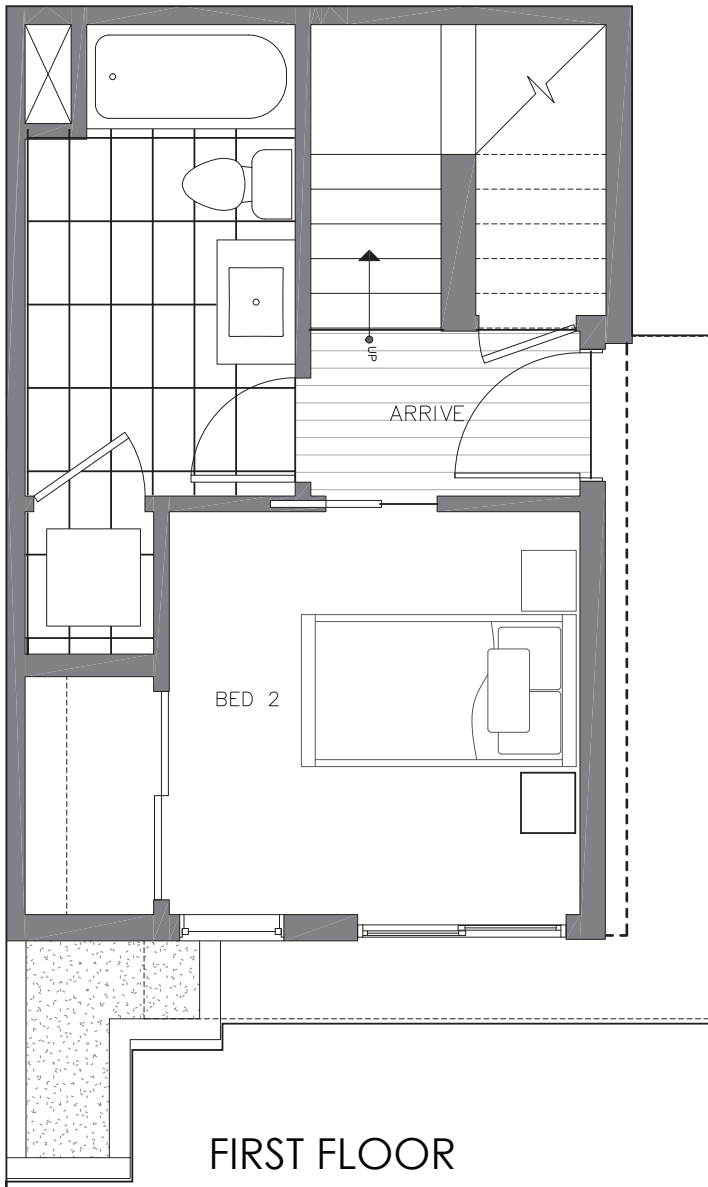

6539F 4TH AVE NE

SEATTLE, WA 98115

1,022

2

1.75

PID: 461

ISOLAHOMES.COM | 206.550.7835 | 13555 SE 36TH ST., SUITE 320, BELLEVUE, WA 98006

Disclaimer: Floor plans and site plans are for illustrative purposes only. In a continuing effort to improve products and designs, final construction elevations, square footages, floor plans and/or materials and colors may vary. Buyer to verify to their own satisfaction.

6539F 4TH AVE NE

SEATTLE, WA 98115

1,022

2

1.75

THIRD FLOOR

ROOF DECK

PID: 461