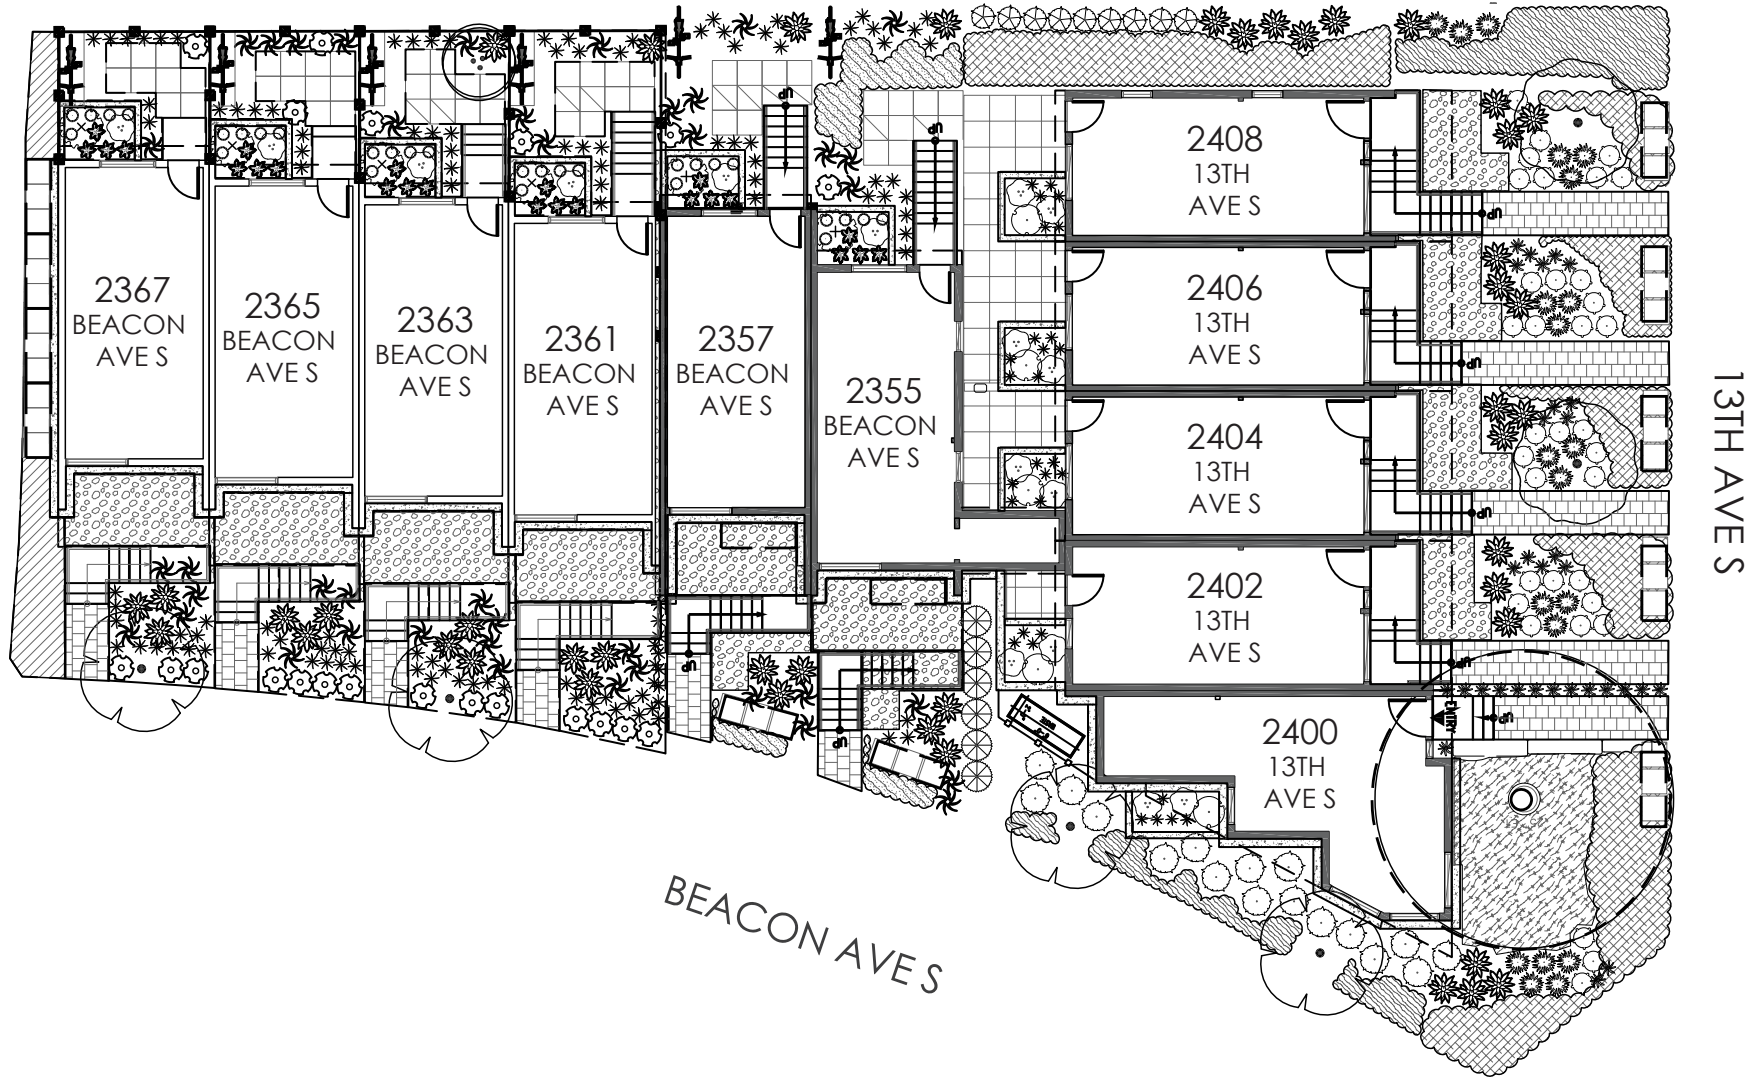

BREA SITE MAP

NORTH BEACON HILL | 2355 - 2367 BEACON AVE S + 2400 - 2408 13TH AVE S, SEATTLE, WA 98144
 LOCATED AT BEACON AVE S + 13TH AVE S
 GROSS SQUARE FOOTAGE RANGES FROM 1,044 - 1,113

PID: 459