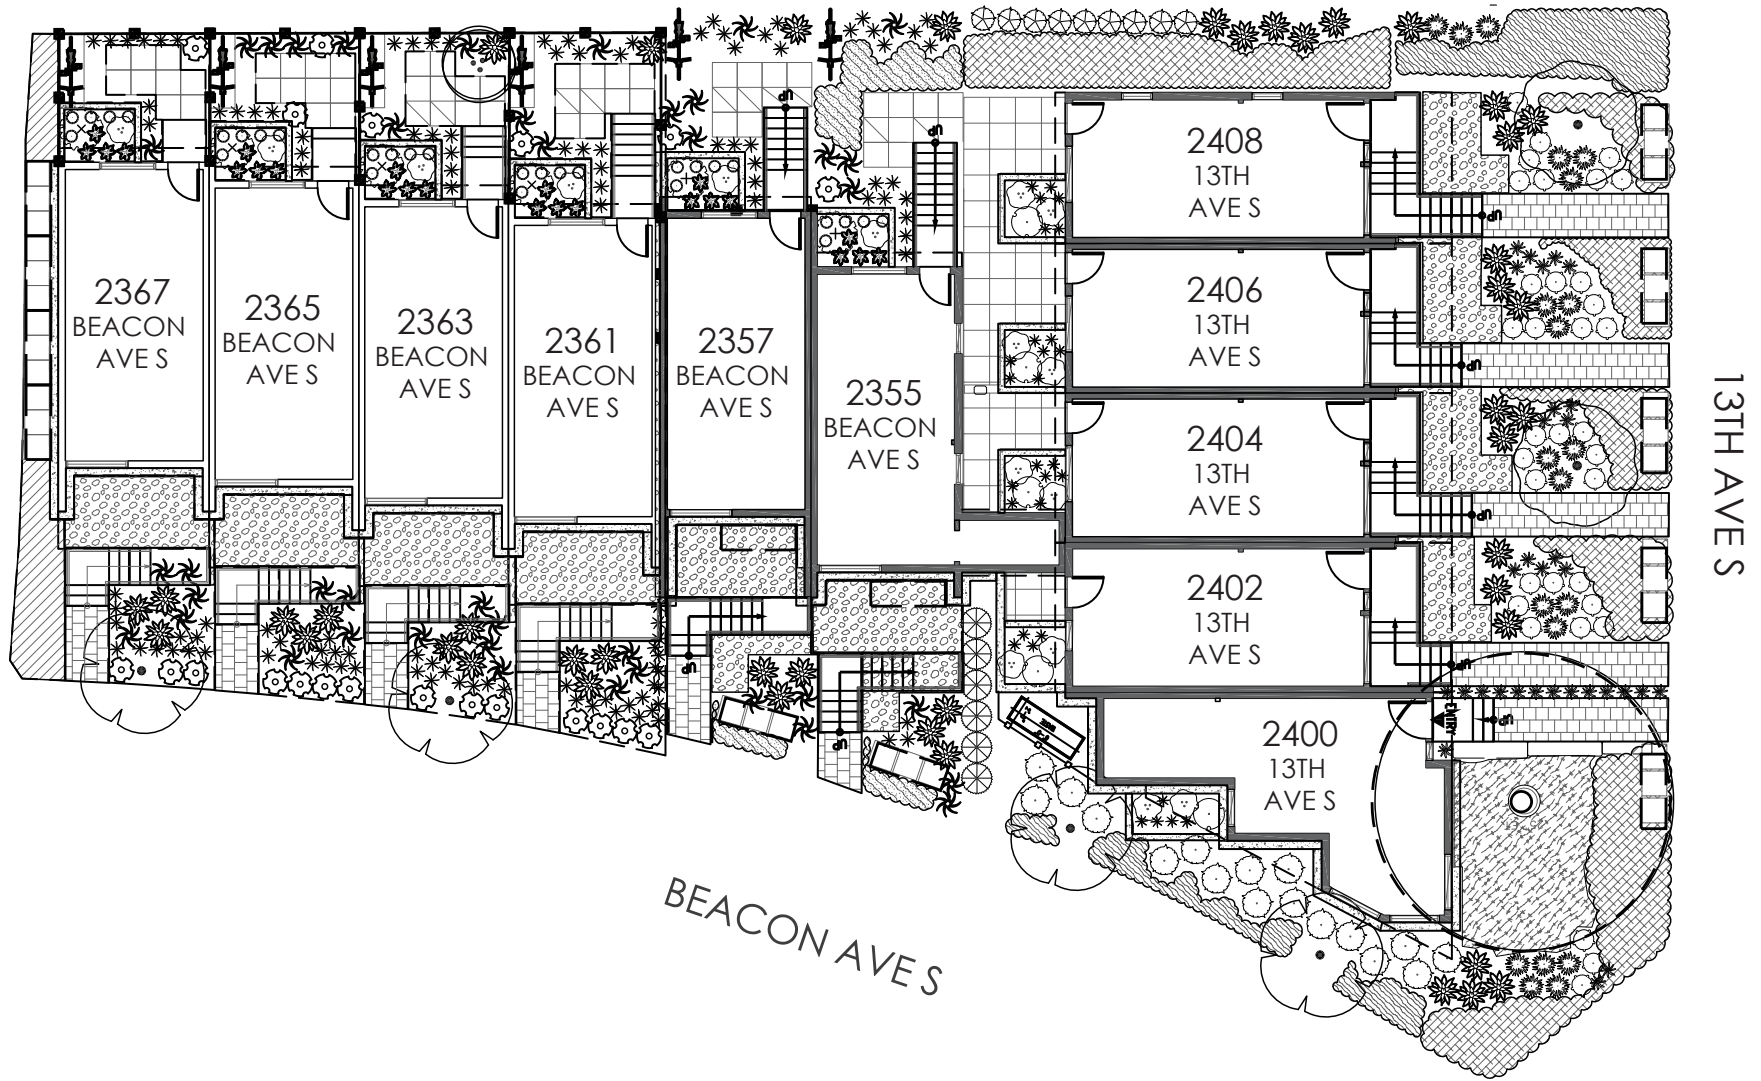

# BREA SITE MAP

NORTH BEACON HILL | 2355 - 2367 BEACON AVE S + 2400 - 2408 13TH AVE S, SEATTLE, WA 98144  
 LOCATED AT BEACON AVE S + 13TH AVE S  
 GROSS SQUARE FOOTAGE RANGES FROM 1,044 - 1,113

PID: 459