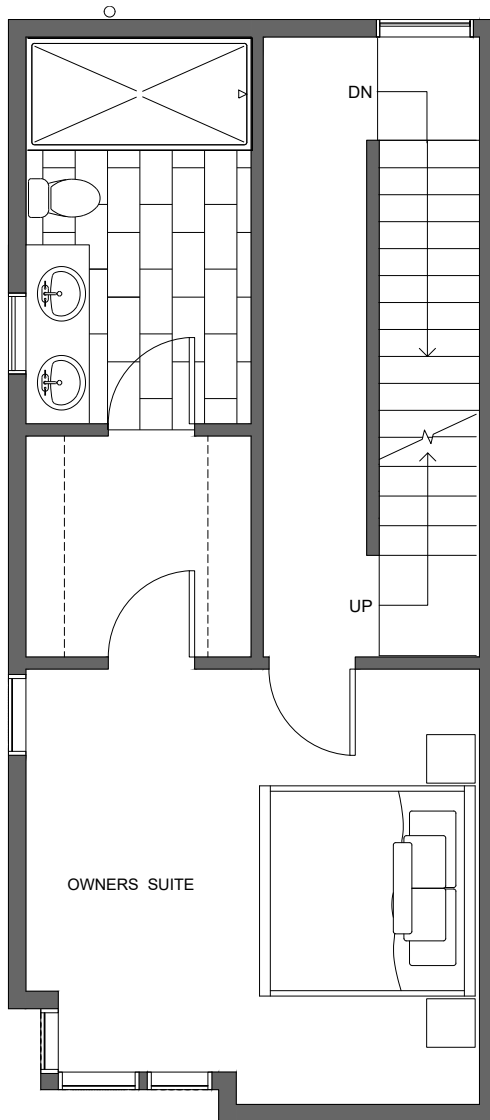

Central 22

1641 22ND AVE

SEATTLE, WA 98122

1,536

3

2.25

PARKING SPACE

FIRST FLOOR

SECOND FLOOR

PID: 470

Central 22

1641 22ND AVE

SEATTLE, WA 98122

1,536

3

2.25

PARKING SPACE

THIRD FLOOR

ROOF DECK

PID: 470