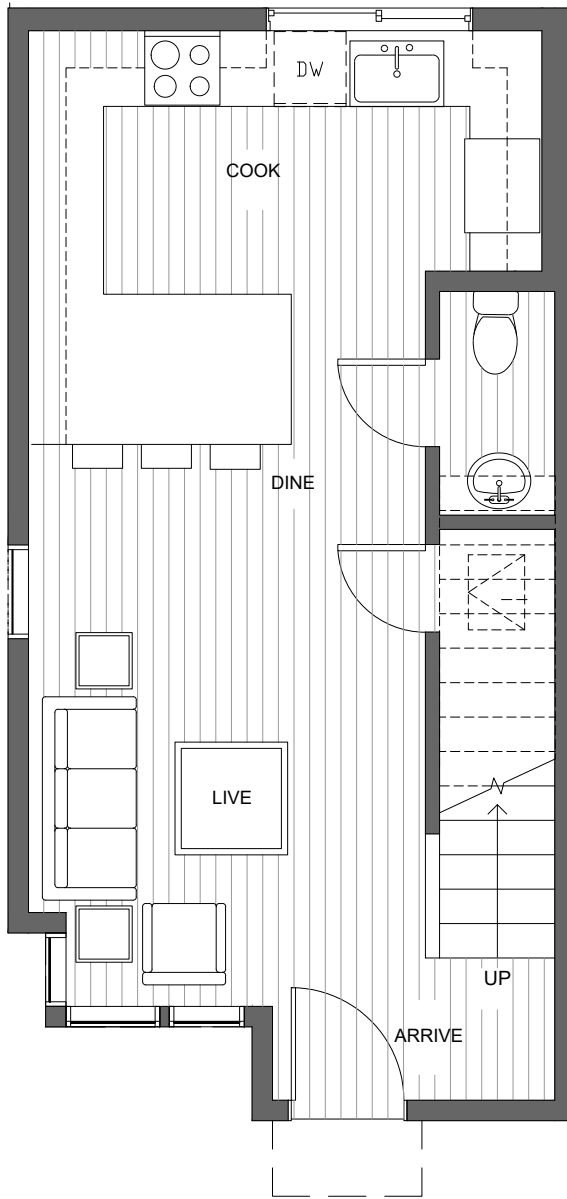

Central 22

1641 22ND AVE

SEATTLE, WA 98122

1,536

3

2.25

PARKING SPACE

FIRST FLOOR

SECOND FLOOR

PID: 470

Central 22

1641 22ND AVE

SEATTLE, WA 98122

1,536

3

2.25

PARKING SPACE

THIRD FLOOR

ROOF DECK

PID: 470