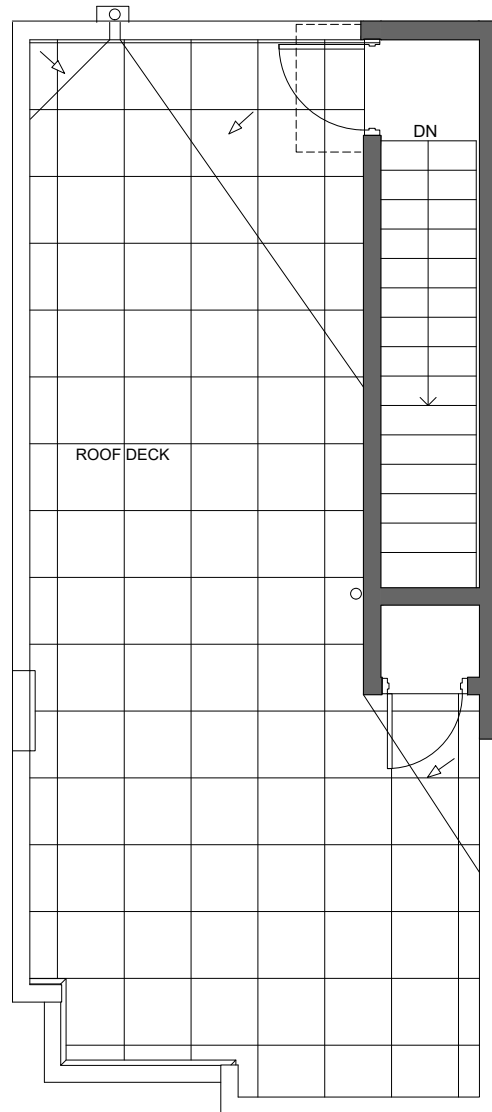

Central 22

1641 22ND AVE

SEATTLE, WA 98122

1,536

3

2.25

PARKING SPACE

FIRST FLOOR

SECOND FLOOR

PID: 470

Central 22

1641 22ND AVE

SEATTLE, WA 98122

1,536

3

2.25

PARKING SPACE

THIRD FLOOR

ROOF DECK

PID: 470