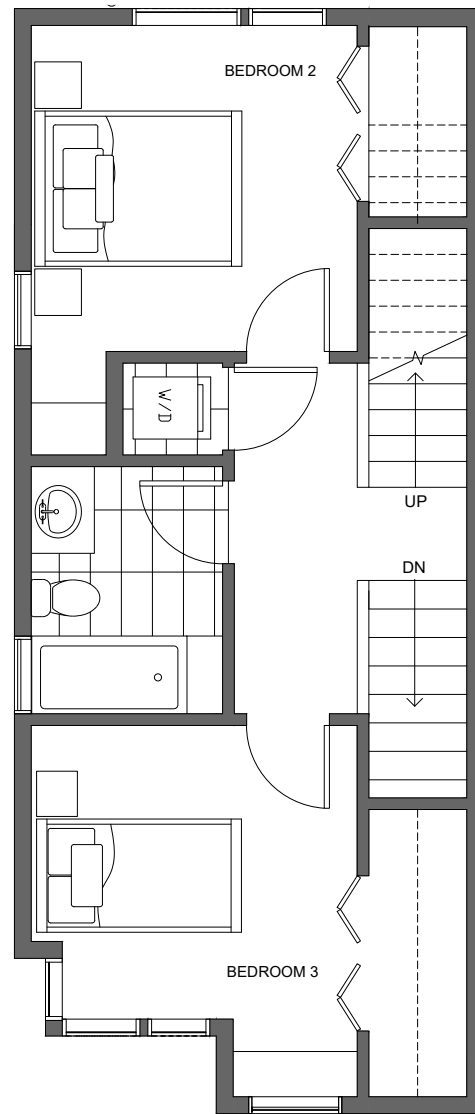

Central 22

1641 22ND AVE

SEATTLE, WA 98122

1,536

3

2.25

PARKING SPACE

FIRST FLOOR

SECOND FLOOR

PID: 470

Central 22

1641 22ND AVE

SEATTLE, WA 98122

1,536

3

2.25

PARKING SPACE

THIRD FLOOR

ROOF DECK

PID: 470