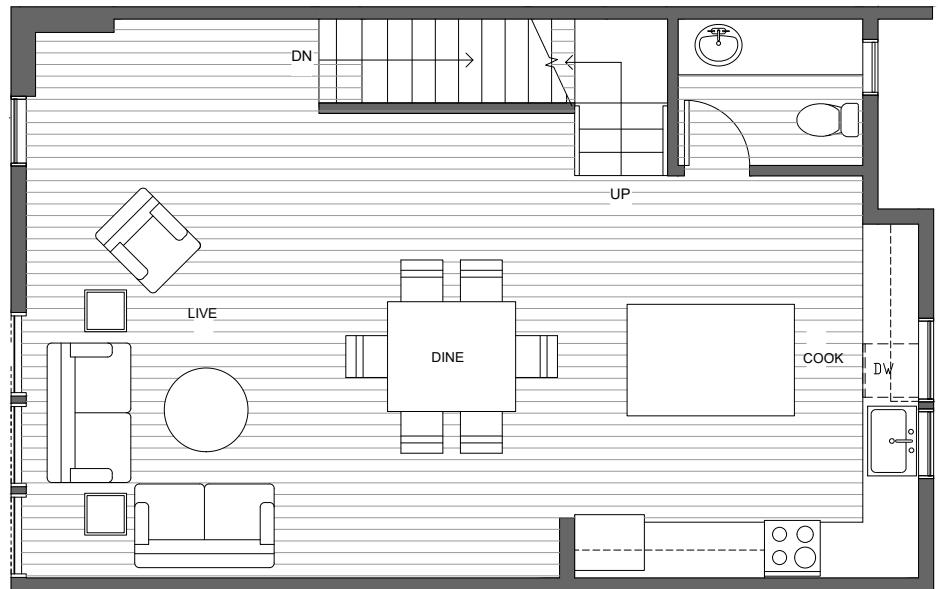

Central 22

1649 22ND AVE

SEATTLE, WA 98122

FIRST FLOOR

SECOND FLOOR

PID: 470

Central 22

1649 22ND AVE

SEATTLE, WA 98122

THIRD FLOOR

ROOF DECK

PID: 470