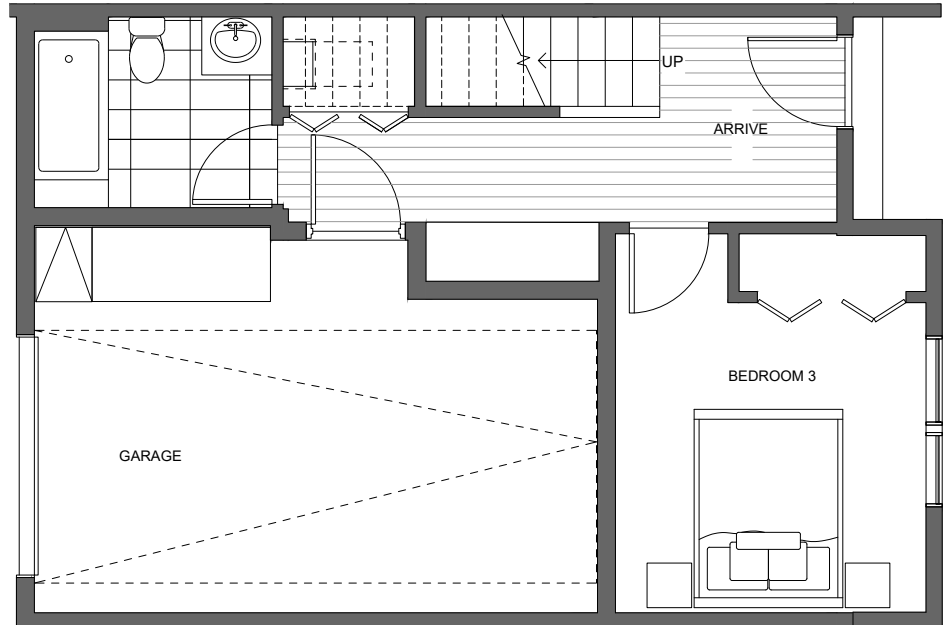

Central 22

1649 22ND AVE

SEATTLE, WA 98122

FIRST FLOOR

SECOND FLOOR

PID: 470

Central 22

1649 22ND AVE

SEATTLE, WA 98122

THIRD FLOOR

ROOF DECK

PID: 470