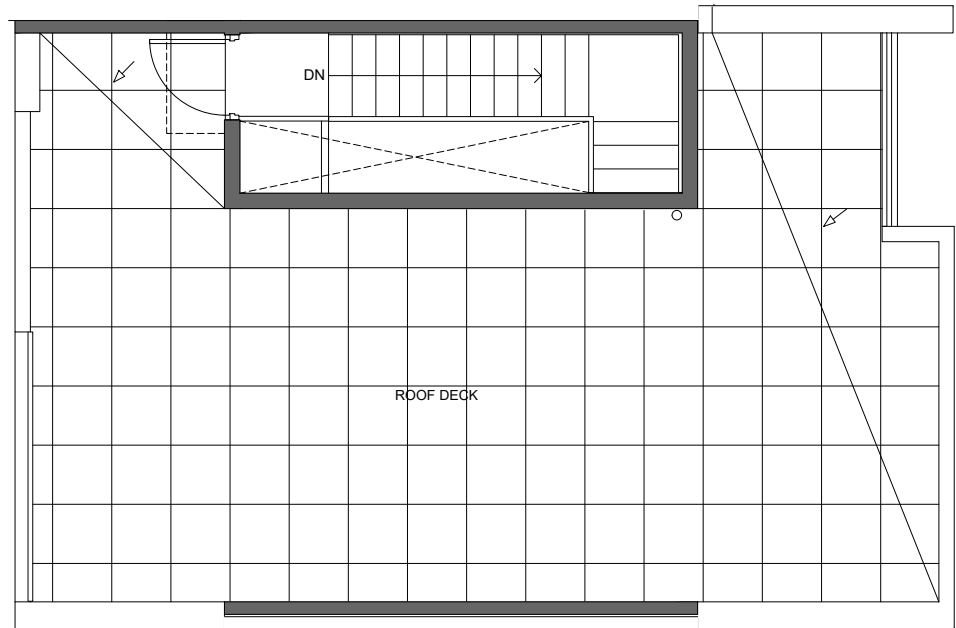

Central 22

1649 22ND AVE

SEATTLE, WA 98122

FIRST FLOOR

SECOND FLOOR

PID: 470

Central 22

1649 22ND AVE

SEATTLE, WA 98122

THIRD FLOOR

ROOF DECK

PID: 470