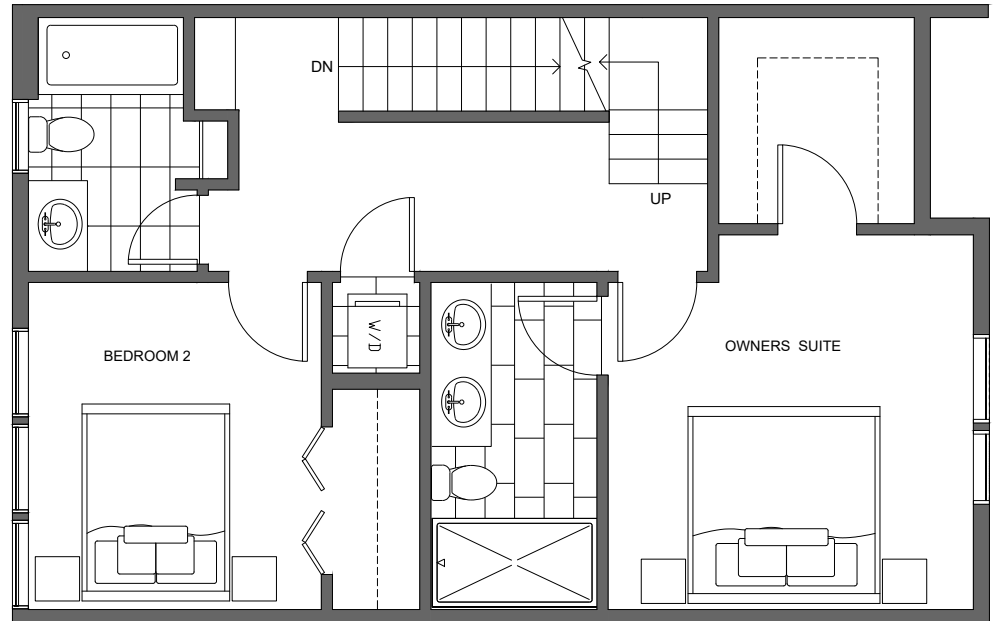

Central 22

1649 22ND AVE

SEATTLE, WA 98122

FIRST FLOOR

SECOND FLOOR

PID: 470

Central 22

1649 22ND AVE

SEATTLE, WA 98122

THIRD FLOOR

ROOF DECK

PID: 470