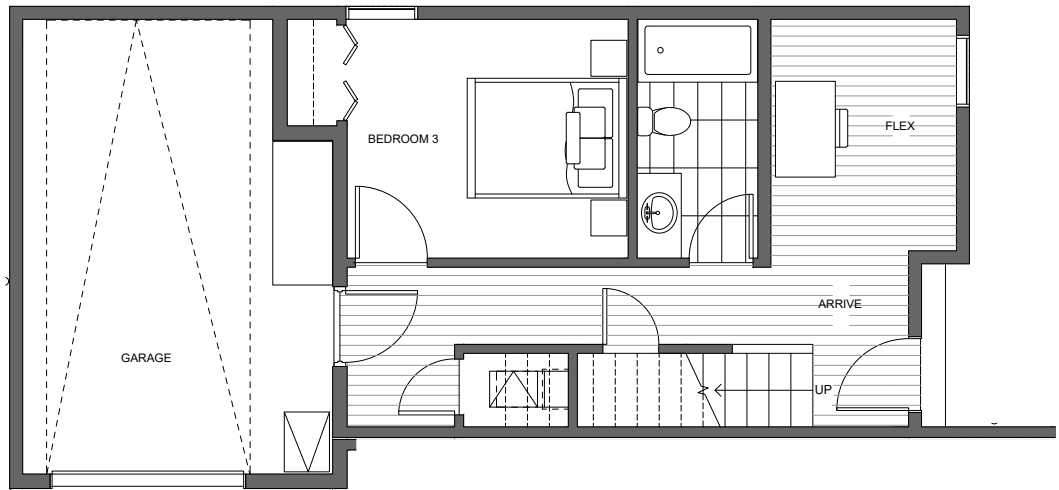

Central 22

1651 22ND AVE

SEATTLE, WA 98122

1,995

3

3.25

GARAGE

FIRST FLOOR

SECOND FLOOR

PID: 470

Central 22

1651 22ND AVE

SEATTLE, WA 98122

1,995

3

3.25