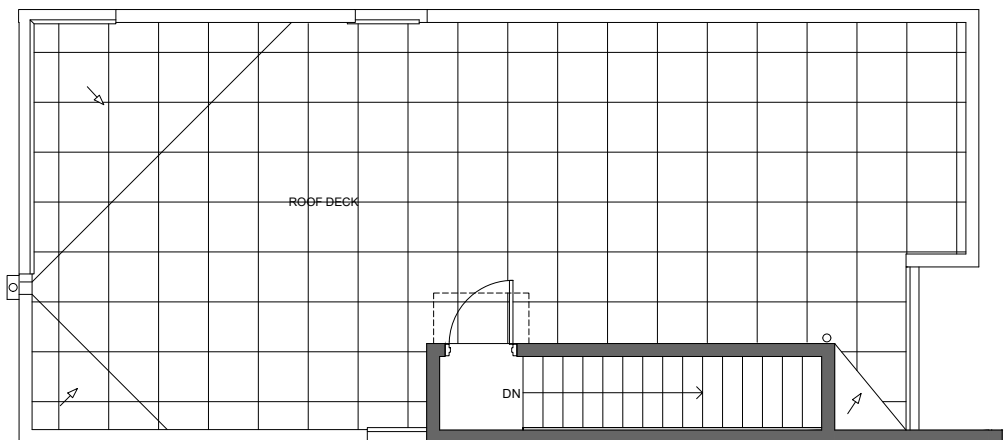

Central 22

1651 22ND AVE

SEATTLE, WA 98122

1,995

3

3.25

GARAGE

THIRD FLOOR

ROOF DECK

→ N

PID: 470