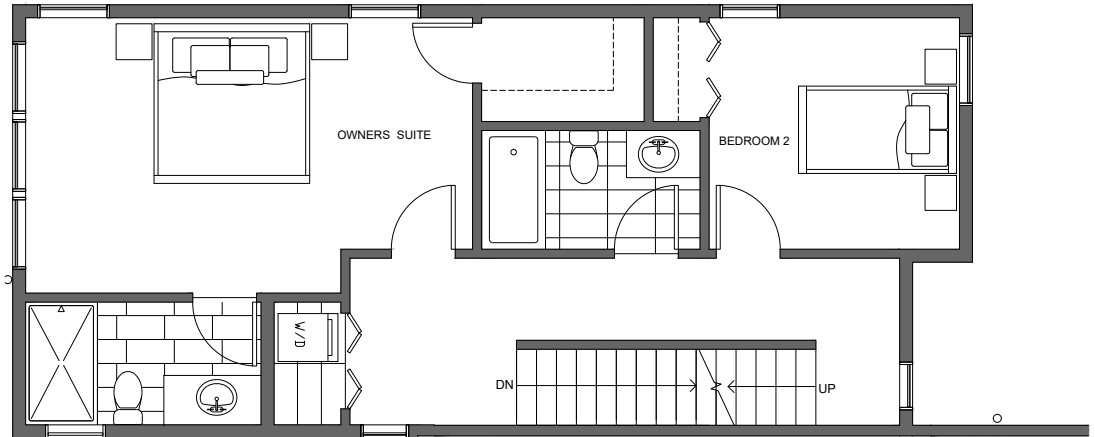

Central 22

1651 22ND AVE

SEATTLE, WA 98122

1,995

3

3.25

GARAGE

THIRD FLOOR