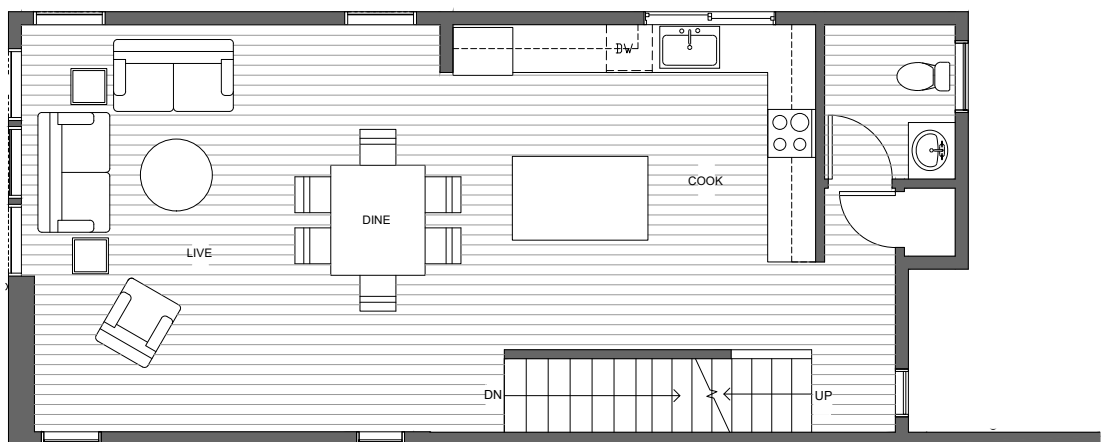

Central 22

1651 22ND AVE

SEATTLE, WA 98122

1,995

3

3.25

GARAGE

FIRST FLOOR

SECOND FLOOR

PID: 470

Central 22

1651 22ND AVE

SEATTLE, WA 98122

1,995

3

3.25