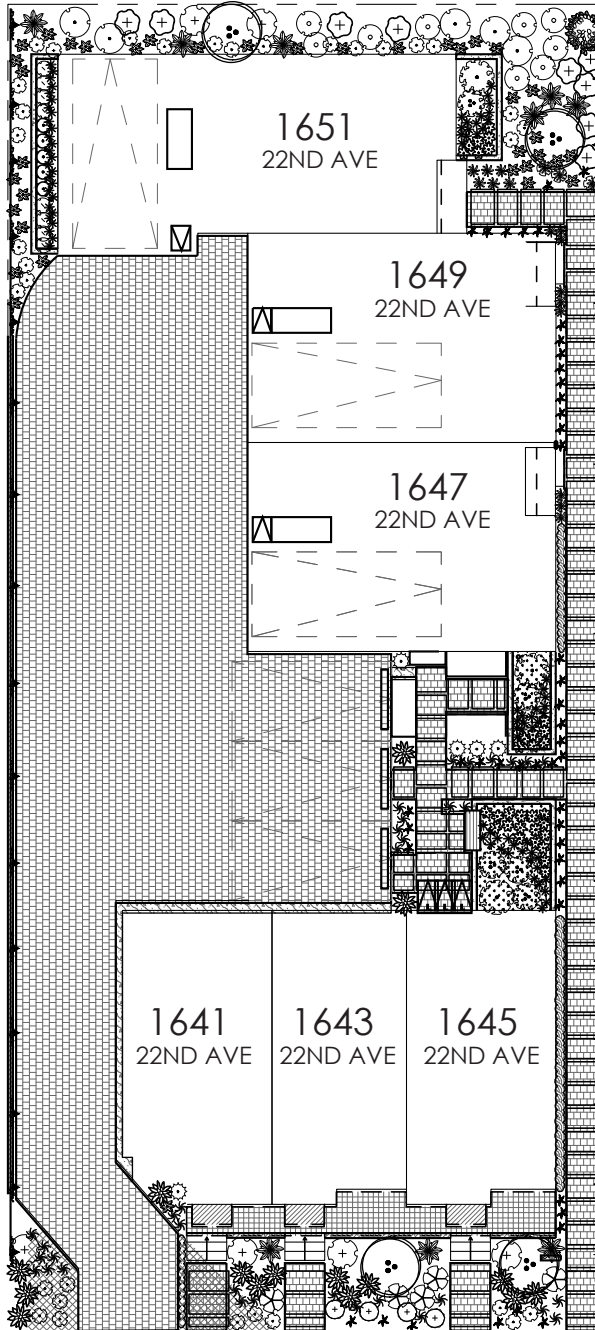

Central 22

CENTRAL 22 SITE MAP

CENTRAL DISTRICT | 1641 - 1651 22ND AVE, SEATTLE, WA 98122
LOCATED ON 22ND AVE SOUTH OF E OLIVE ST
GROSS SQUARE FOOTAGE RANGES FROM 1,401 - 2,229

22ND AVE

→ N

PID: 470