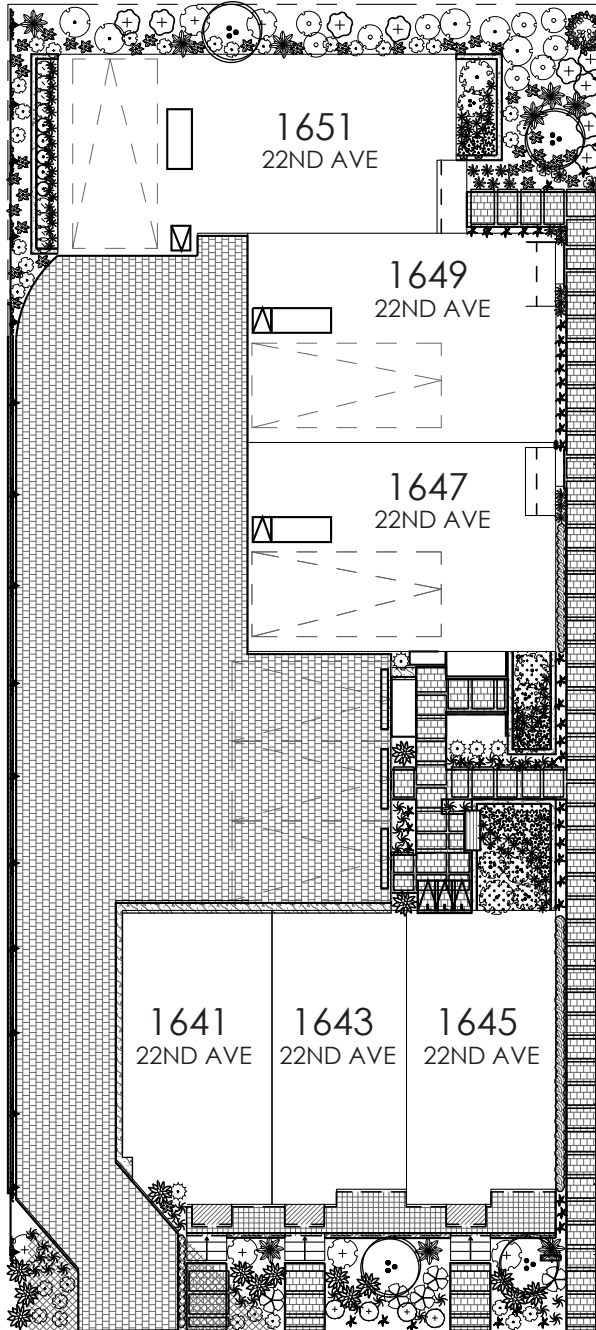

Central 22

CENTRAL 22 SITE MAP

CENTRAL DISTRICT | 1641 - 1651 22ND AVE, SEATTLE, WA 98122
 LOCATED ON 22ND AVE SOUTH OF E OLIVE ST
 GROSS SQUARE FOOTAGE RANGES FROM 1,401 - 1,995

22ND AVE

→ N

PID: 470