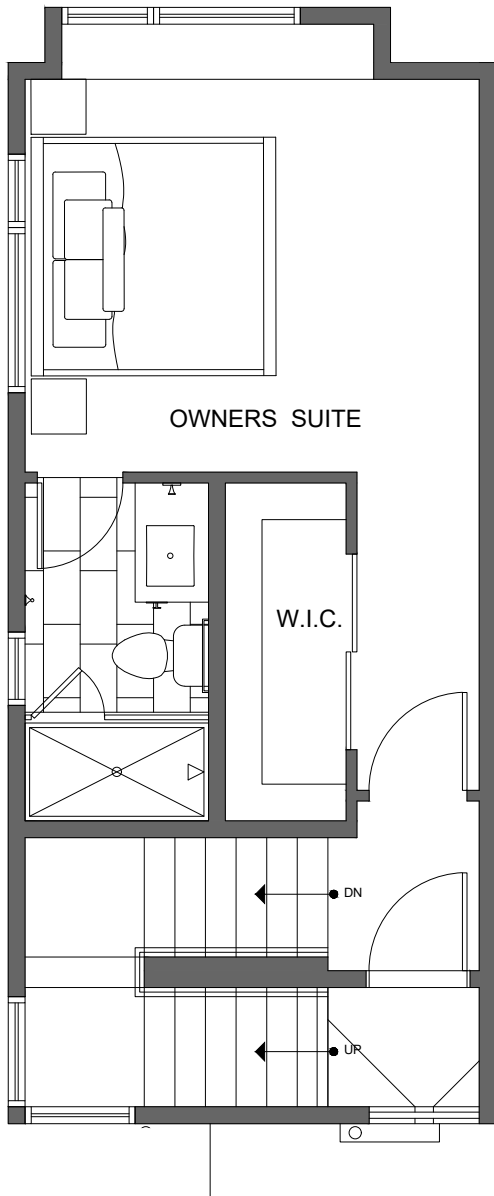

# 7051 9TH AVE NE

SEATTLE, WA 98115

1,133

2

1.75

FIRST FLOOR

SECOND FLOOR

PID: 466

# 7051 9TH AVE NE

SEATTLE, WA 98115

1,133

2

1.75

THIRD FLOOR

ROOF DECK

PID: 466