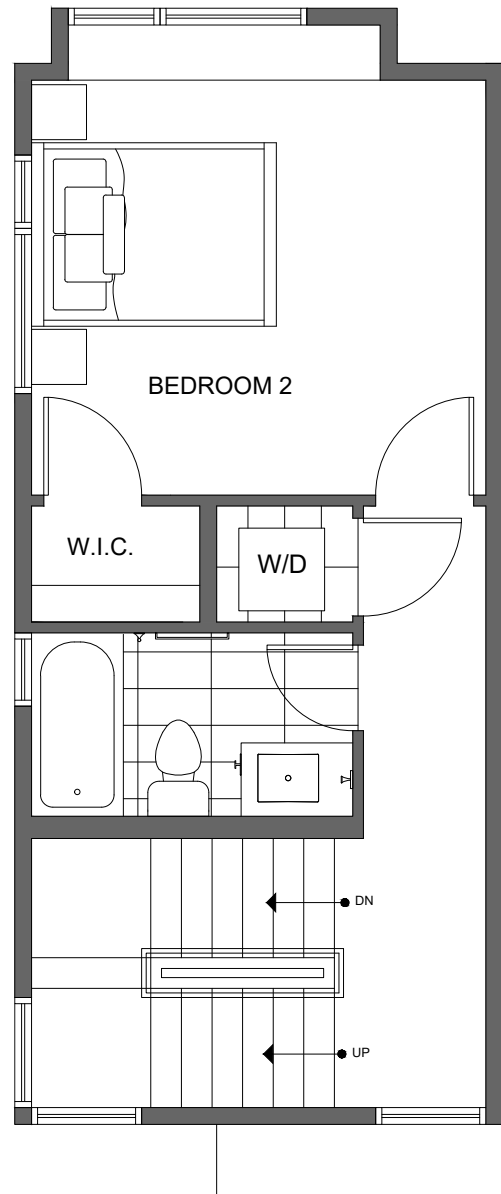

# 7051 9TH AVE NE

SEATTLE, WA 98115

1,133

2

1.75

FIRST FLOOR

SECOND FLOOR

PID: 466

# 7051 9TH AVE NE

SEATTLE, WA 98115

1,133

2

1.75

THIRD FLOOR

ROOF DECK

PID: 466