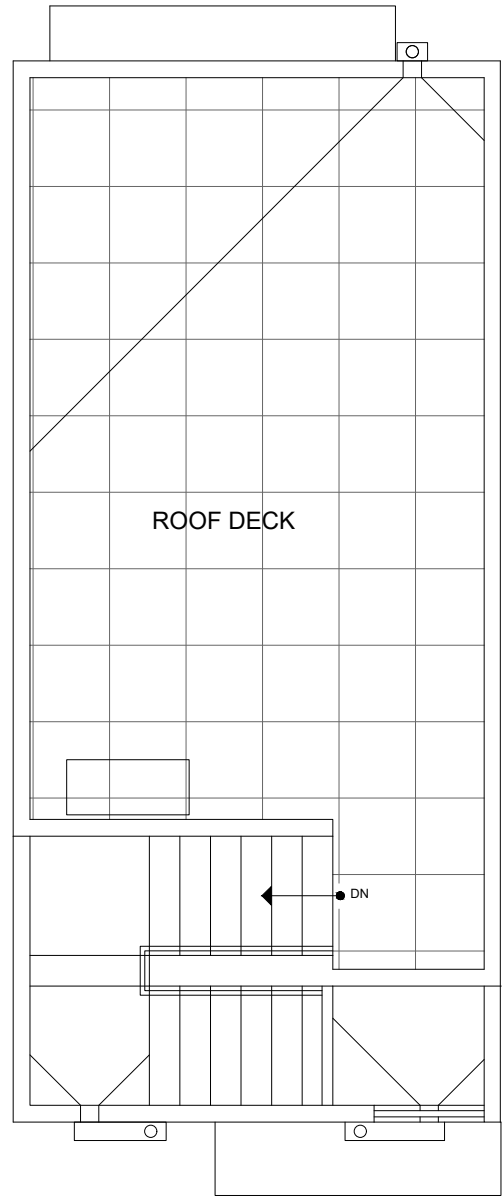

# 7051 9TH AVE NE

SEATTLE, WA 98115

1,133

2

1.75

FIRST FLOOR

SECOND FLOOR

PID: 466

# 7051 9TH AVE NE

SEATTLE, WA 98115

1,133

2

1.75

THIRD FLOOR

ROOF DECK

PID: 466