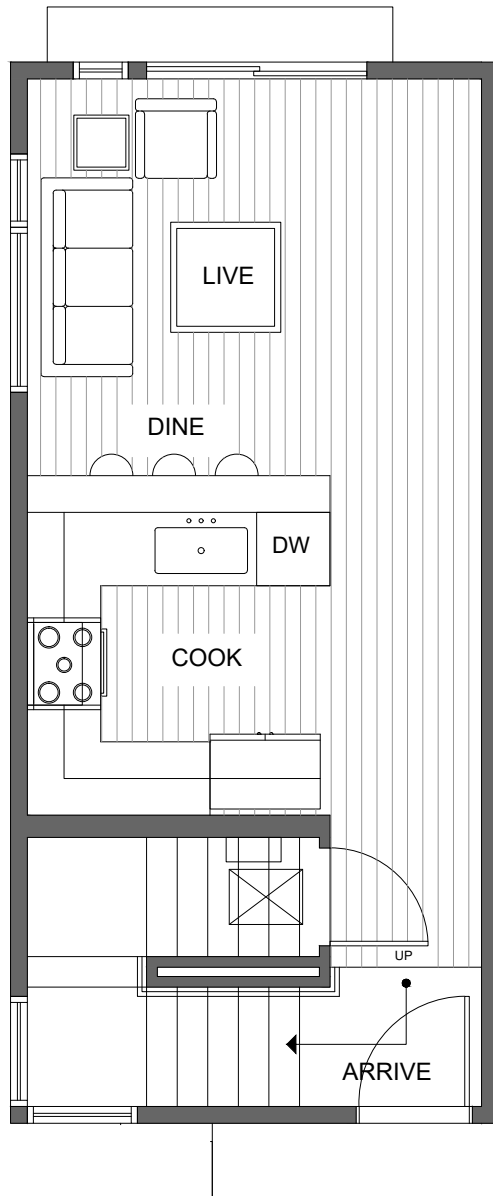

# 7051 9TH AVE NE

SEATTLE, WA 98115

1,133

2

1.75

FIRST FLOOR

SECOND FLOOR

PID: 466

# 7051 9TH AVE NE

SEATTLE, WA 98115

1,133

2

1.75

THIRD FLOOR

ROOF DECK

PID: 466