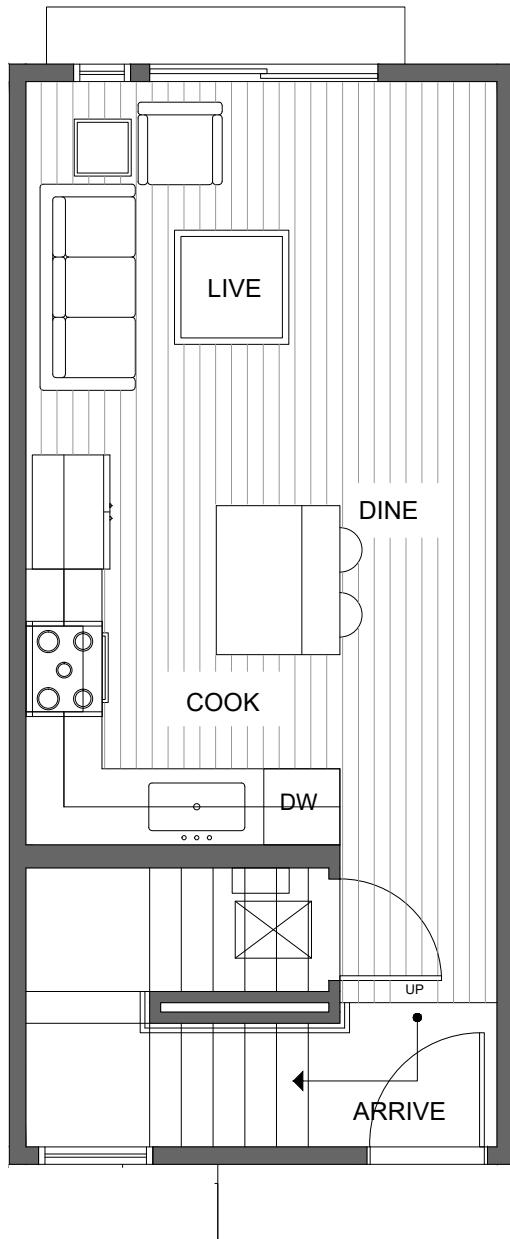

7053 9TH AVE NE

SEATTLE, WA 98115

1,136

2

1.75

FIRST FLOOR

SECOND FLOOR

PID: 466

7053 9TH AVE NE

SEATTLE, WA 98115

1,136

2

1.75

THIRD FLOOR

ROOF DECK

PID: 466