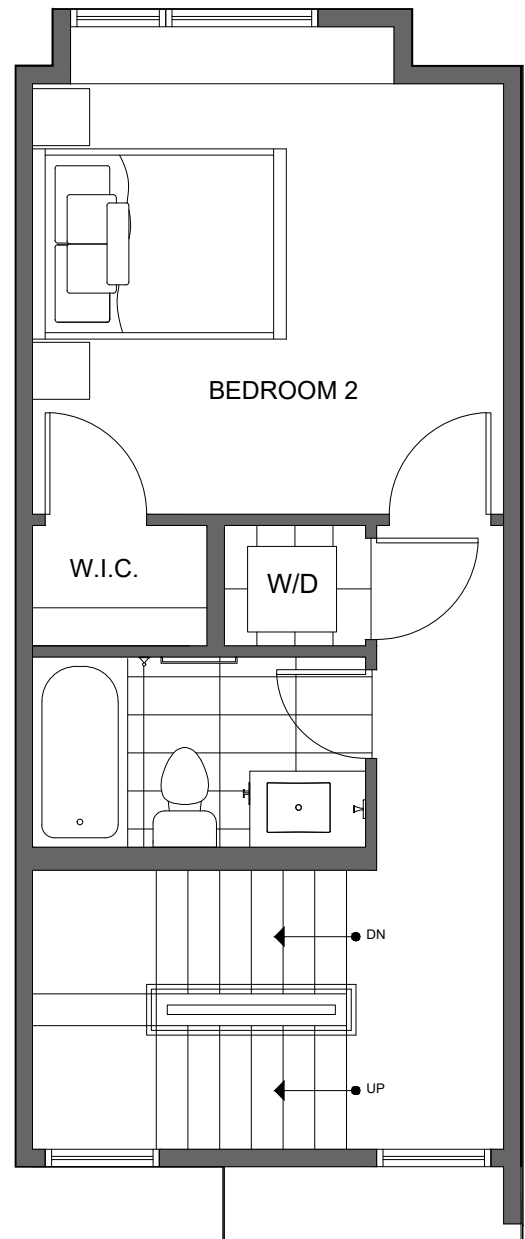

7053 9TH AVE NE

SEATTLE, WA 98115

1,136

2

1.75

FIRST FLOOR

SECOND FLOOR

PID: 466

7053 9TH AVE NE

SEATTLE, WA 98115

1,136

2

1.75

THIRD FLOOR

ROOF DECK

PID: 466