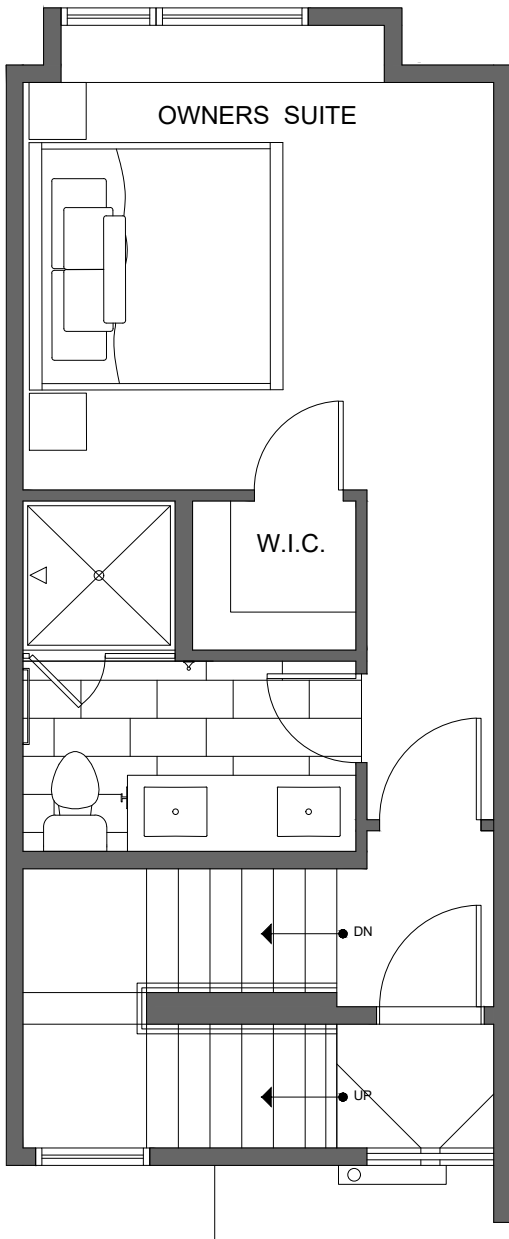

7053 9TH AVE NE

SEATTLE, WA 98115

1,136

2

1.75

FIRST FLOOR

SECOND FLOOR

PID: 466

7053 9TH AVE NE

SEATTLE, WA 98115

1,136

2

1.75

THIRD FLOOR

ROOF DECK

PID: 466