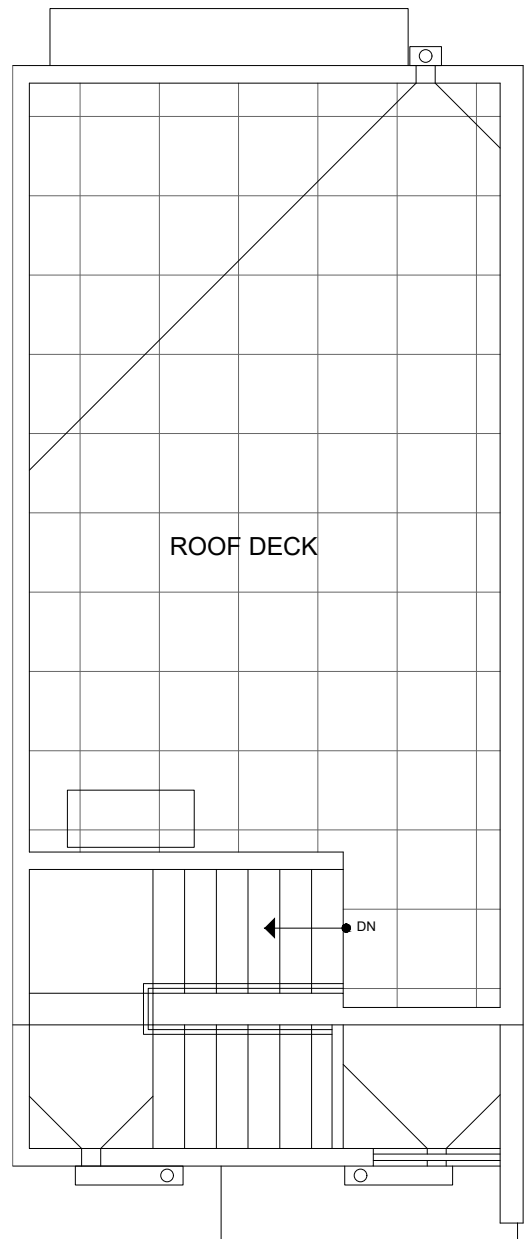

7053 9TH AVE NE

SEATTLE, WA 98115

1,136

2

1.75

FIRST FLOOR

SECOND FLOOR

PID: 466

7053 9TH AVE NE

SEATTLE, WA 98115

1,136

2

1.75

THIRD FLOOR

ROOF DECK

PID: 466