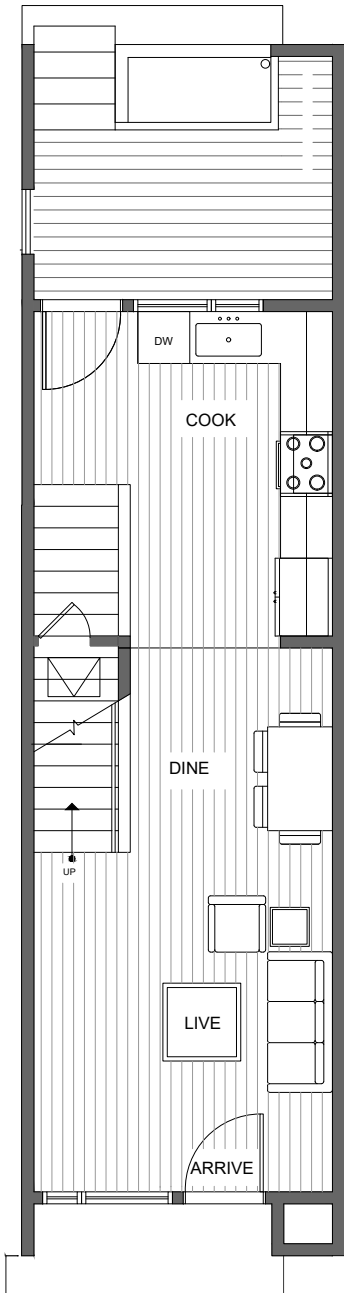

7055 9TH AVE NE

SEATTLE, WA 98115

1,138

2

1.75

FIRST FLOOR

SECOND FLOOR

PID: 466

7055 9TH AVE NE

SEATTLE, WA 98115

1,138

2

1.75

ROOF DECK

→ N

PID: 466