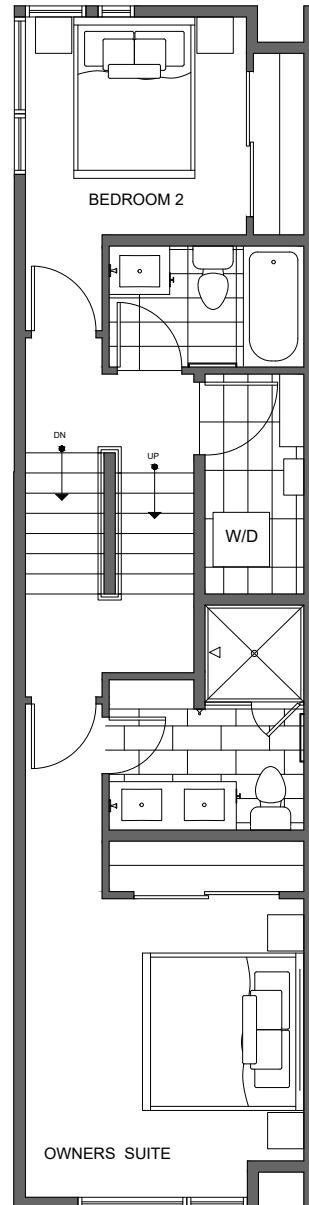

7055 9TH AVE NE

SEATTLE, WA 98115

1,138

2

1.75

FIRST FLOOR

SECOND FLOOR

PID: 466

7055 9TH AVE NE

SEATTLE, WA 98115

1,138

2

1.75

ROOF DECK

→ N

PID: 466