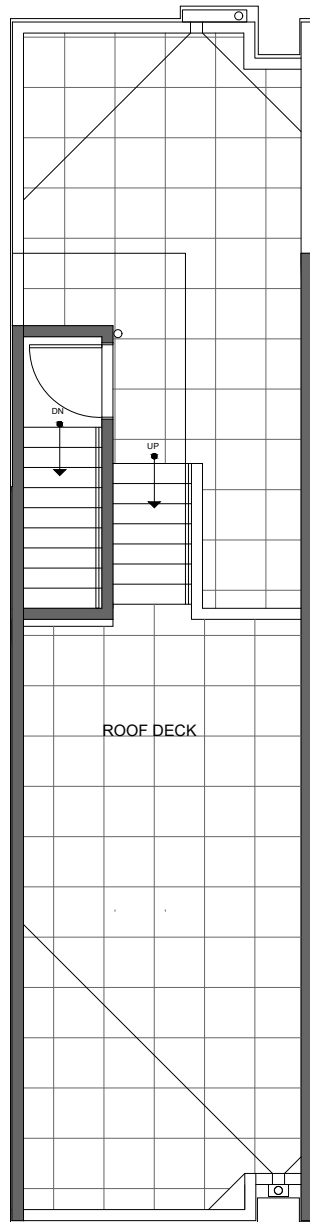

7055 9TH AVE NE

SEATTLE, WA 98115

1,138

2

1.75

FIRST FLOOR

SECOND FLOOR

PID: 466

7055 9TH AVE NE

SEATTLE, WA 98115

1,138

2

1.75

ROOF DECK

→ N

PID: 466