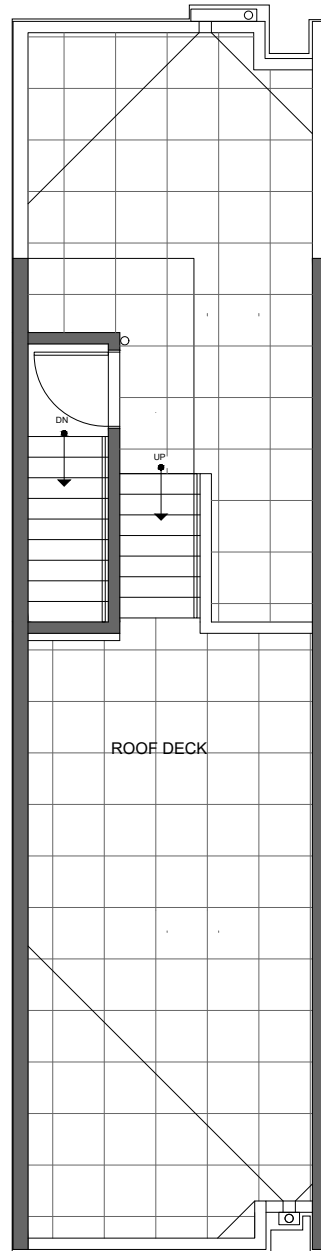

7059 9TH AVE NE

SEATTLE, WA 98115

1,147

2

1.75

FIRST FLOOR

SECOND FLOOR

PID: 466

7059 9TH AVE NE

SEATTLE, WA 98115

1,147

2

1.75

ROOF DECK

→ N

PID: 466