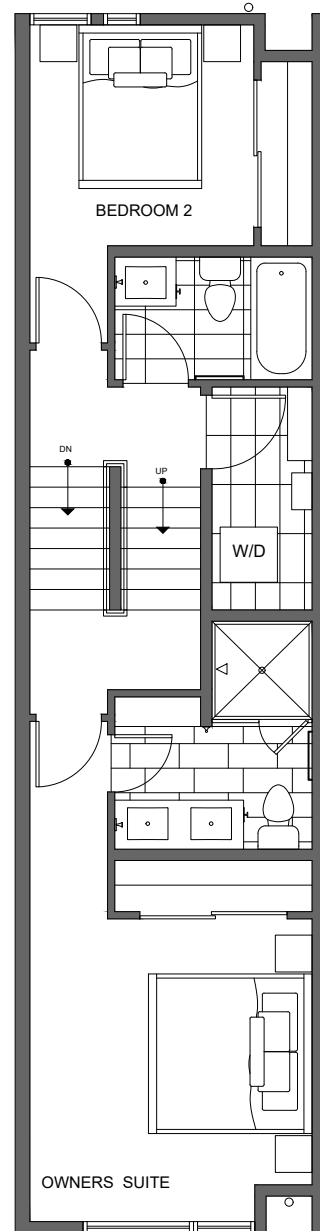

7059 9TH AVE NE

SEATTLE, WA 98115

1,147

2

1.75

FIRST FLOOR

SECOND FLOOR

PID: 466

7059 9TH AVE NE

SEATTLE, WA 98115

1,147

2

1.75

ROOF DECK

→ N

PID: 466