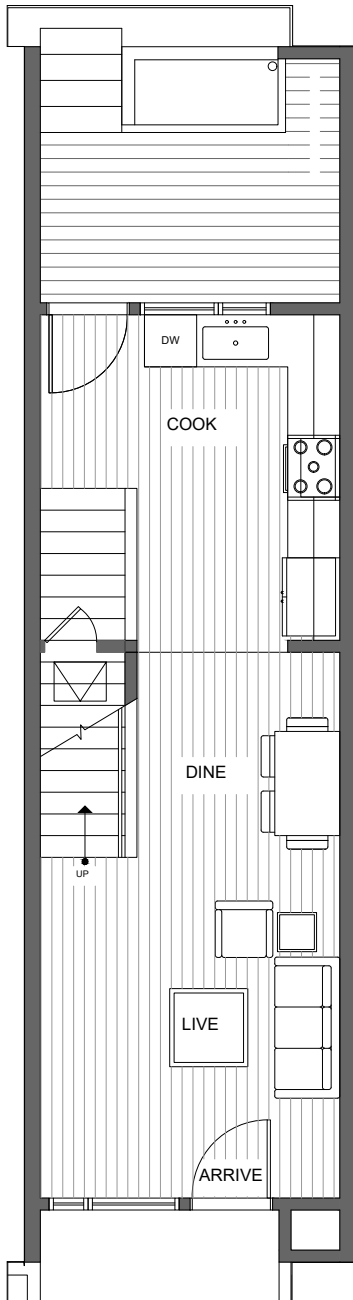

7059 9TH AVE NE

SEATTLE, WA 98115

1,147

2

1.75

FIRST FLOOR

SECOND FLOOR

PID: 466

7059 9TH AVE NE

SEATTLE, WA 98115

1,147

2

1.75

ROOF DECK

→ N

PID: 466