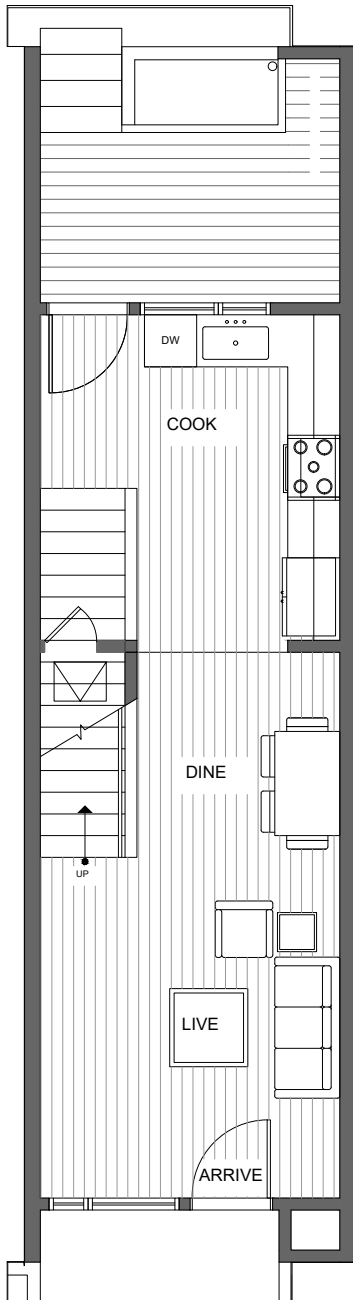

7061 9TH AVE NE

SEATTLE, WA 98115

1,149

2

1.75

FIRST FLOOR

SECOND FLOOR

PID: 466

7061 9TH AVE NE

SEATTLE, WA 98115

1,149

2

1.75

ROOF DECK

→ N

PID: 466