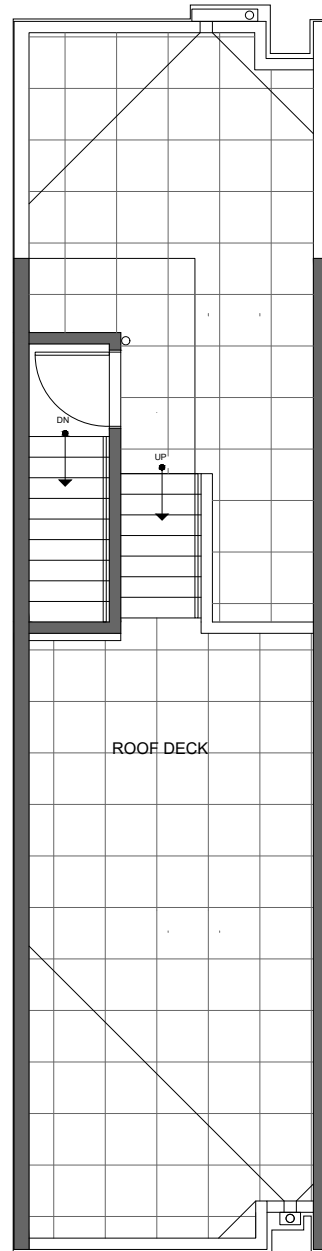

7061 9TH AVE NE

SEATTLE, WA 98115

1,149

2

1.75

FIRST FLOOR

SECOND FLOOR

PID: 466

7061 9TH AVE NE

SEATTLE, WA 98115

1,149

2

1.75

ROOF DECK

→ N

PID: 466