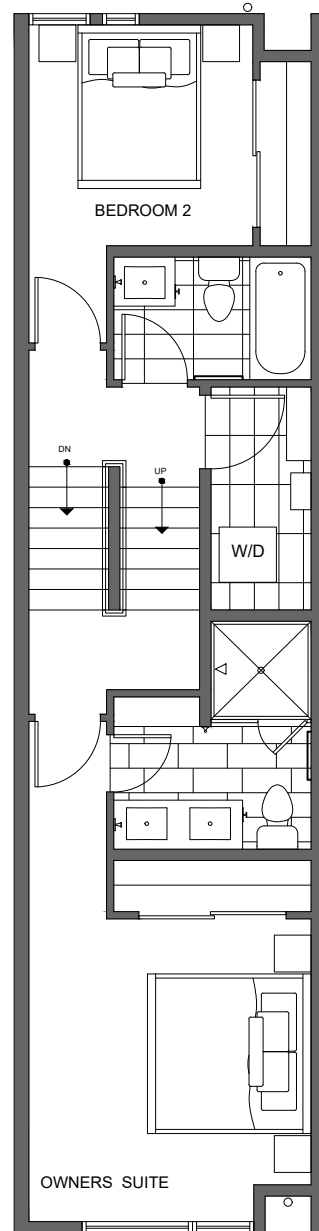

7061 9TH AVE NE

SEATTLE, WA 98115

1,149

2

1.75

FIRST FLOOR

SECOND FLOOR

PID: 466

7061 9TH AVE NE

SEATTLE, WA 98115

1,149

2

1.75

ROOF DECK

→ N

PID: 466