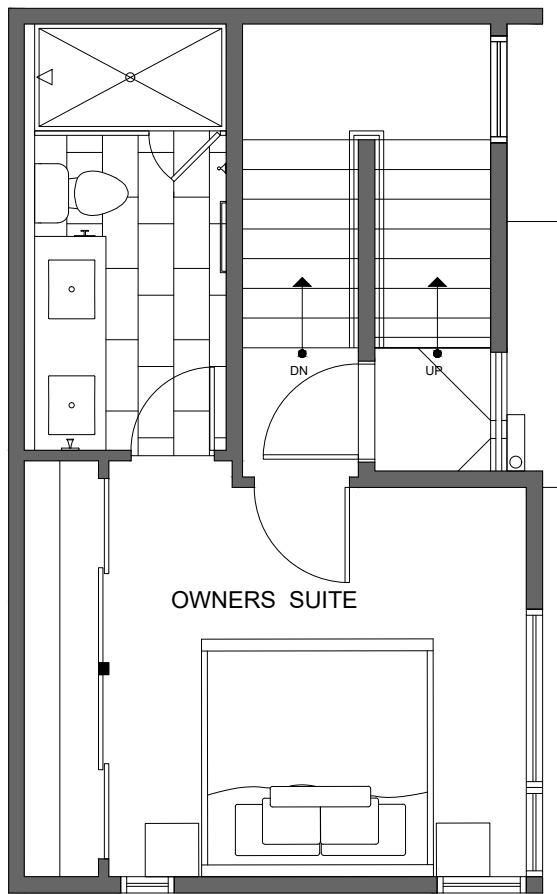

821 NE 71ST ST

SEATTLE, WA 98115

1,033

2

1.75

FIRST FLOOR

SECOND FLOOR

PID: 466

821 NE 71ST ST

SEATTLE, WA 98115

1,033

2

1.75

THIRD FLOOR

ROOF DECK

PID: 466