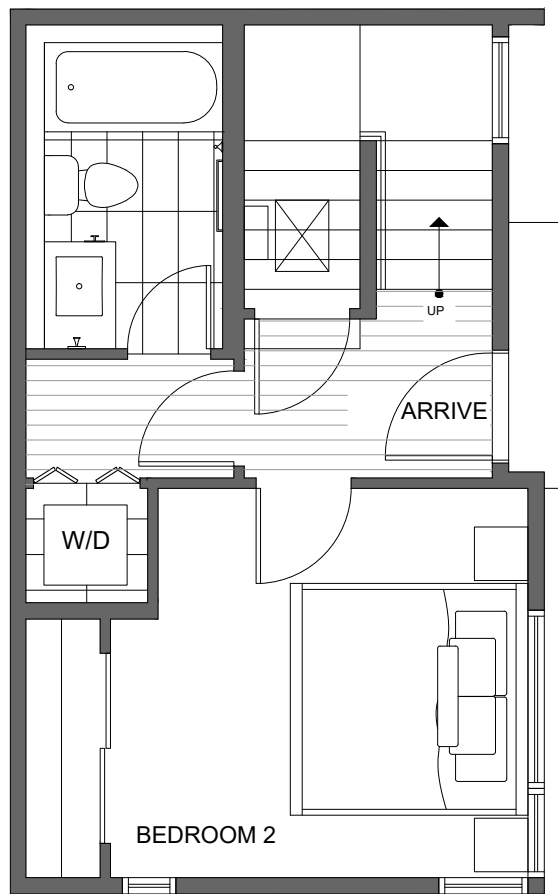

821 NE 71ST ST

SEATTLE, WA 98115

1,033

2

1.75

FIRST FLOOR

SECOND FLOOR

PID: 466

821 NE 71ST ST

SEATTLE, WA 98115

1,033

2

1.75

THIRD FLOOR

ROOF DECK

PID: 466