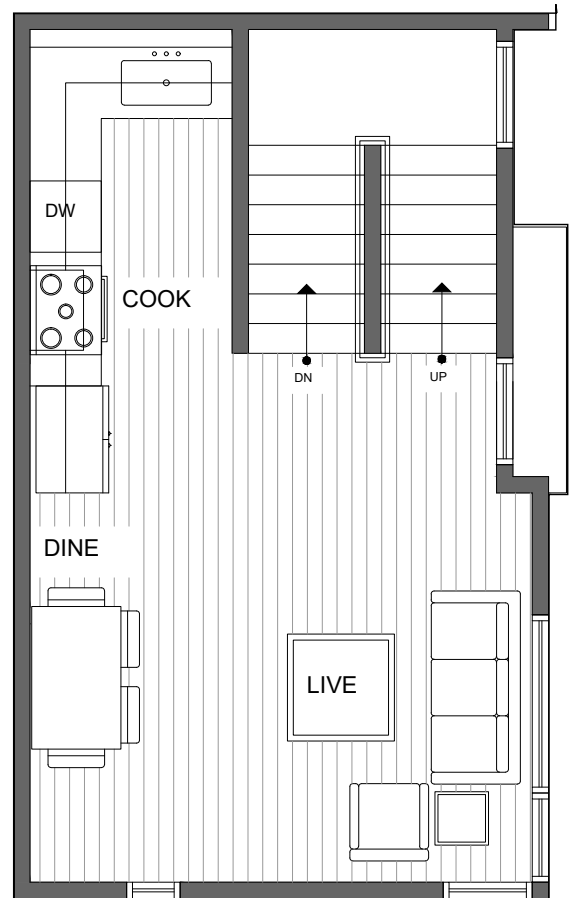

821 NE 71ST ST

SEATTLE, WA 98115

1,033

2

1.75

FIRST FLOOR

SECOND FLOOR

PID: 466

821 NE 71ST ST

SEATTLE, WA 98115

1,033

2

1.75

THIRD FLOOR

ROOF DECK

PID: 466