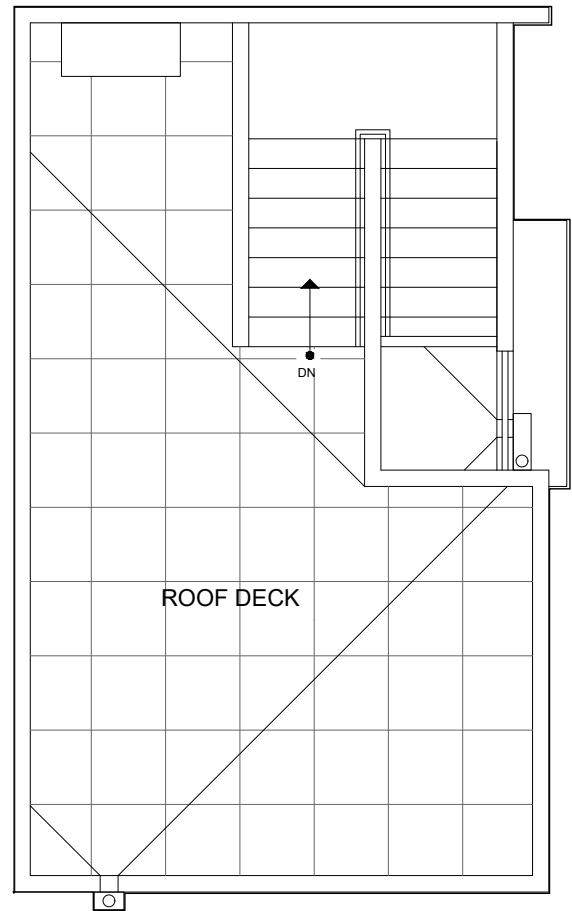

821 NE 71ST ST

SEATTLE, WA 98115

1,033

2

1.75

FIRST FLOOR

SECOND FLOOR

PID: 466

821 NE 71ST ST

SEATTLE, WA 98115

1,033

2

1.75

THIRD FLOOR

ROOF DECK

PID: 466