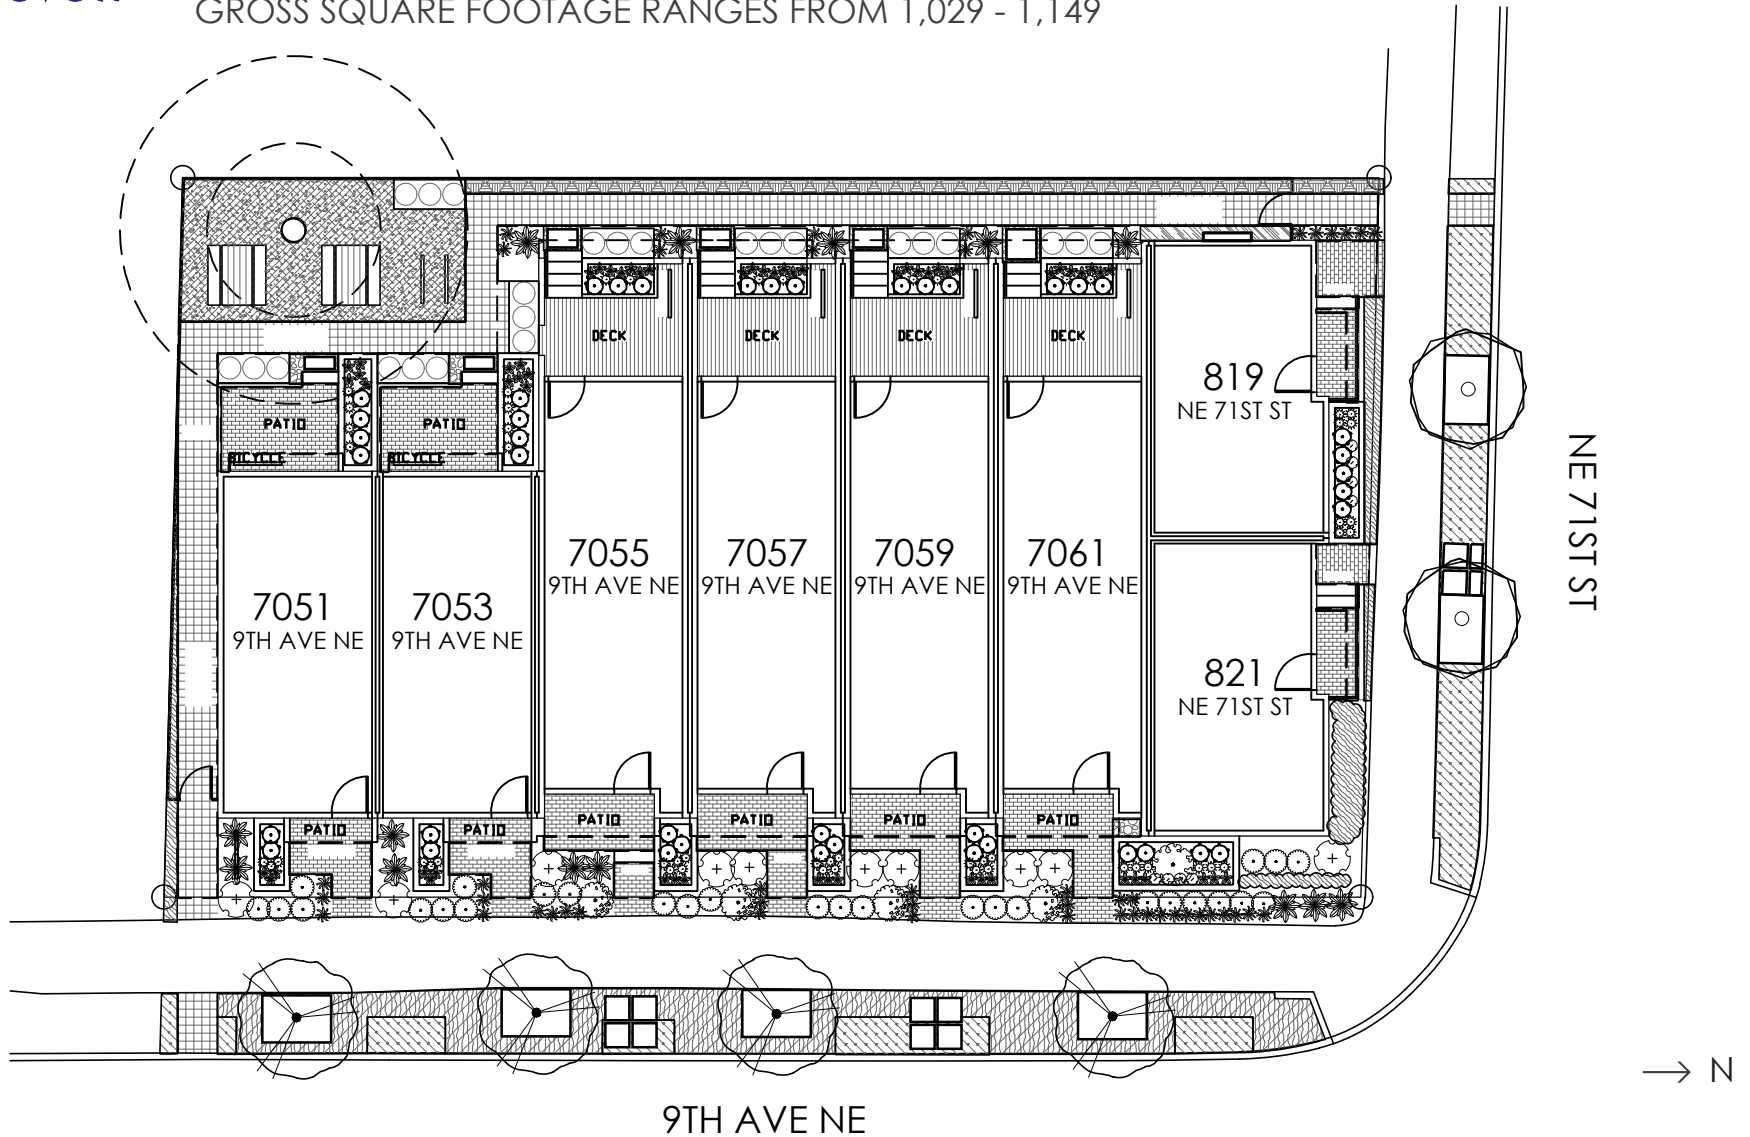

CLIO SITE MAP

ROOSEVELT | 7051 - 7061 9TH AVE NE + 819 - 821 NE 71ST ST, SEATTLE, WA 98115
LOCATED AT THE CORNER OF 9TH AVE NE + NE 71ST ST
GROSS SQUARE FOOTAGE RANGES FROM 1,029 - 1,149

PID: 466