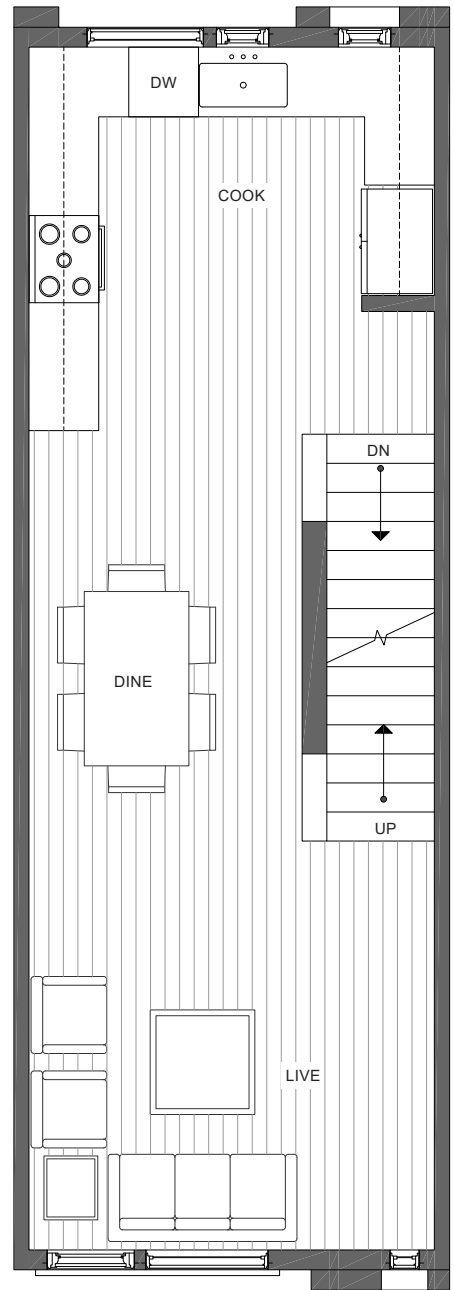

CORAZÓN 1322 E SPRING ST

CENTRAL SEATTLE, WA 98122

1,372

2

1.75

PARKING SPACE

FIRST FLOOR

SECOND FLOOR

PID: 364

ISOLAHOMES.COM | 206.413.9555 | 13555 SE 36TH ST., SUITE 320, BELLEVUE, WA 98006

Disclaimer: Floor plans and site plans are for illustrative purposes only. In a continuing effort to improve products and designs, final construction elevations, square footages, floor plans and/or materials and colors may vary. Buyer to verify to their own satisfaction.

CORAZÓN 1322 E SPRING ST

CENTRAL SEATTLE, WA 98122

1,372

2

1.75

PARKING SPACE

THIRD FLOOR

ROOF DECK