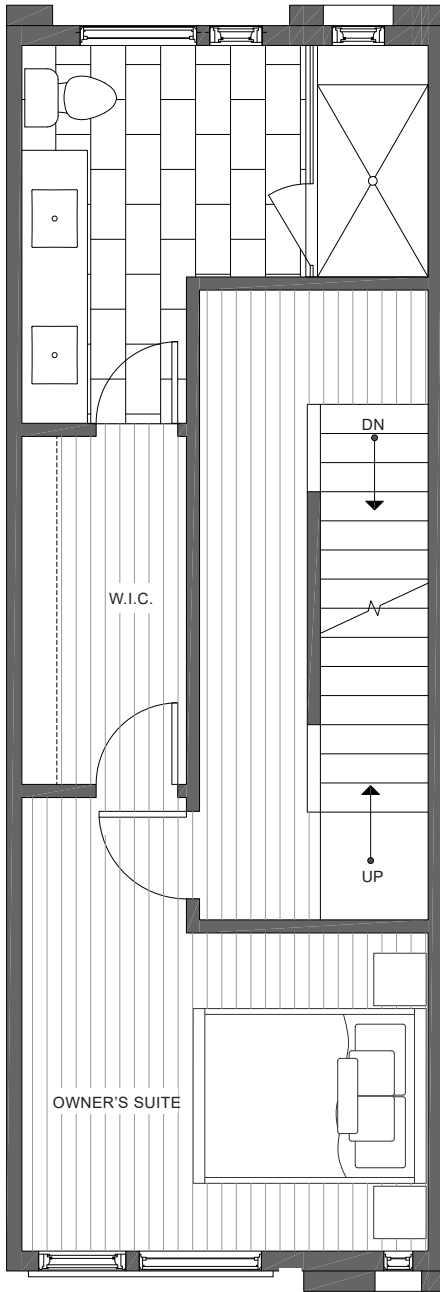

CORAZÓN 1322 E SPRING ST

CENTRAL SEATTLE, WA 98122

1,372

2

1.75

PARKING SPACE

FIRST FLOOR

SECOND FLOOR

PID: 364

ISOLAHOMES.COM | 206.413.9555 | 13555 SE 36TH ST., SUITE 320, BELLEVUE, WA 98006

Disclaimer: Floor plans and site plans are for illustrative purposes only. In a continuing effort to improve products and designs, final construction elevations, square footages, floor plans and/or materials and colors may vary. Buyer to verify to their own satisfaction.

CORAZÓN 1322 E SPRING ST

CENTRAL SEATTLE, WA 98122

1,372

2

1.75

PARKING SPACE

THIRD FLOOR

ROOF DECK