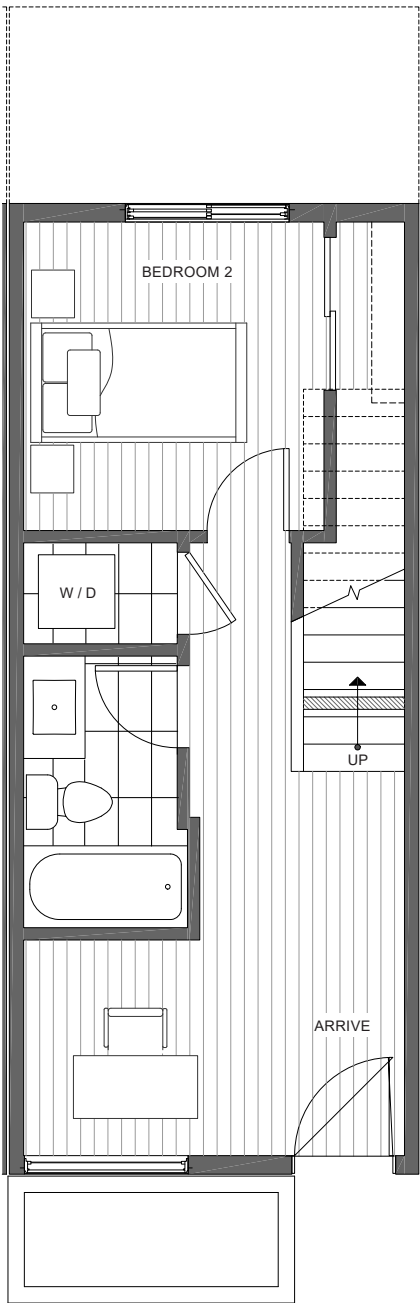

CORAZÓN 1322 E SPRING ST

CENTRAL SEATTLE, WA 98122

1,372

2

1.75

PARKING SPACE

FIRST FLOOR

SECOND FLOOR

PID: 364

ISOLAHOMES.COM | 206.413.9555 | 13555 SE 36TH ST., SUITE 320, BELLEVUE, WA 98006

Disclaimer: Floor plans and site plans are for illustrative purposes only. In a continuing effort to improve products and designs, final construction elevations, square footages, floor plans and/or materials and colors may vary. Buyer to verify to their own satisfaction.

CORAZÓN 1322 E SPRING ST

CENTRAL SEATTLE, WA 98122

1,372

2

1.75

PARKING SPACE

THIRD FLOOR

ROOF DECK