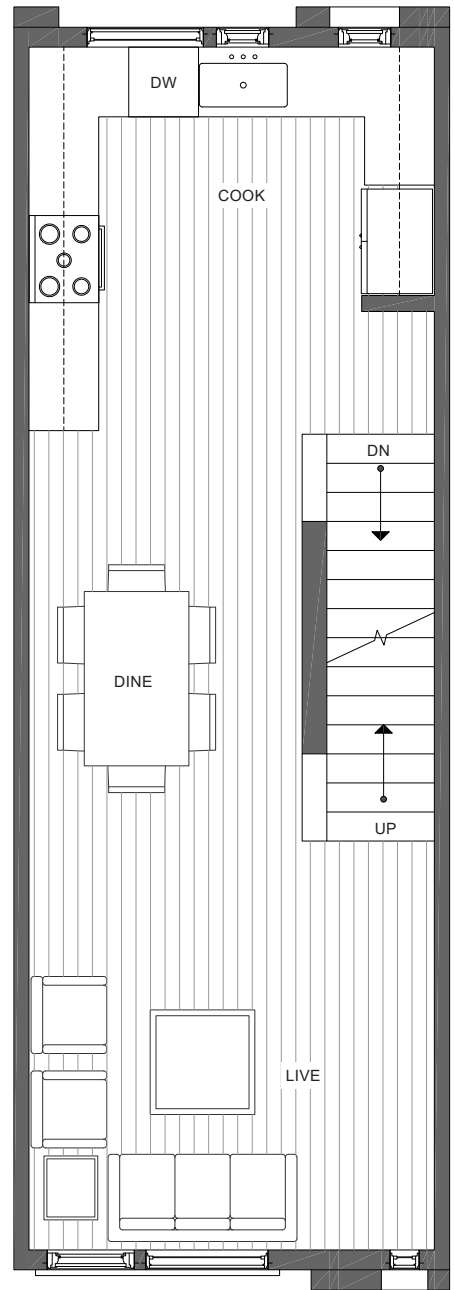

CORAZÓN 1324 E SPRING ST

CENTRAL SEATTLE, WA 98122

1,372

2

1.75

FIRST FLOOR

SECOND FLOOR

PID: 364

ISOLAHOMES.COM | 206.413.9555 | 13555 SE 36TH ST., SUITE 320, BELLEVUE, WA 98006

Disclaimer: Floor plans and site plans are for illustrative purposes only. In a continuing effort to improve products and designs, final construction elevations, square footages, floor plans and/or materials and colors may vary. Buyer to verify to their own satisfaction.

KORAZÓN 1324 E SPRING ST

CENTRAL SEATTLE, WA 98122

1,372

2

1.75

THIRD FLOOR

ROOF DECK

PID: 364