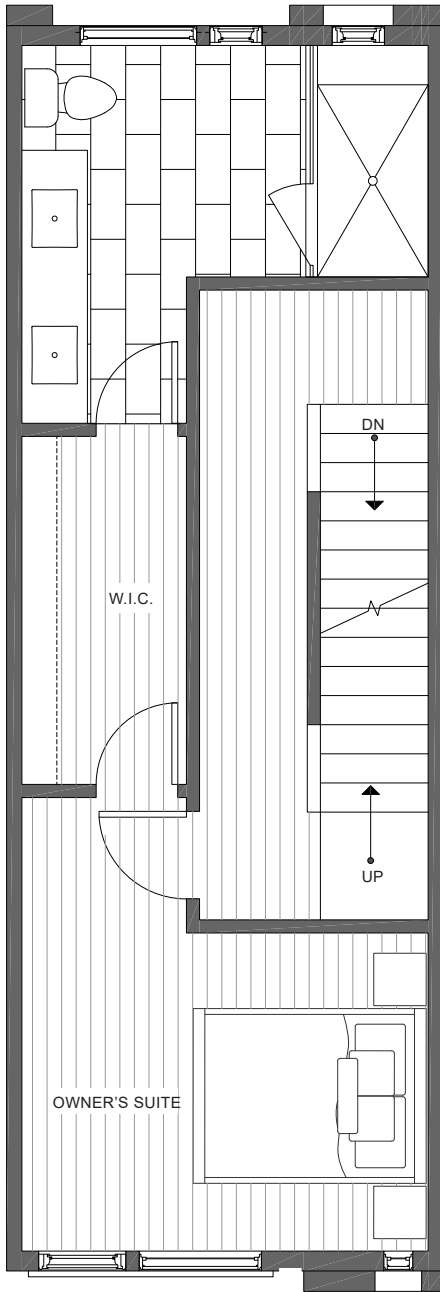

CORAZÓN 1324 E SPRING ST

CENTRAL SEATTLE, WA 98122

1,372

2

1.75

FIRST FLOOR

SECOND FLOOR

PID: 364

ISOLAHOMES.COM | 206.413.9555 | 13555 SE 36TH ST., SUITE 320, BELLEVUE, WA 98006

Disclaimer: Floor plans and site plans are for illustrative purposes only. In a continuing effort to improve products and designs, final construction elevations, square footages, floor plans and/or materials and colors may vary. Buyer to verify to their own satisfaction.

KORAZÓN 1324 E SPRING ST

CENTRAL SEATTLE, WA 98122

1,372

2

1.75

THIRD FLOOR

ROOF DECK

PID: 364