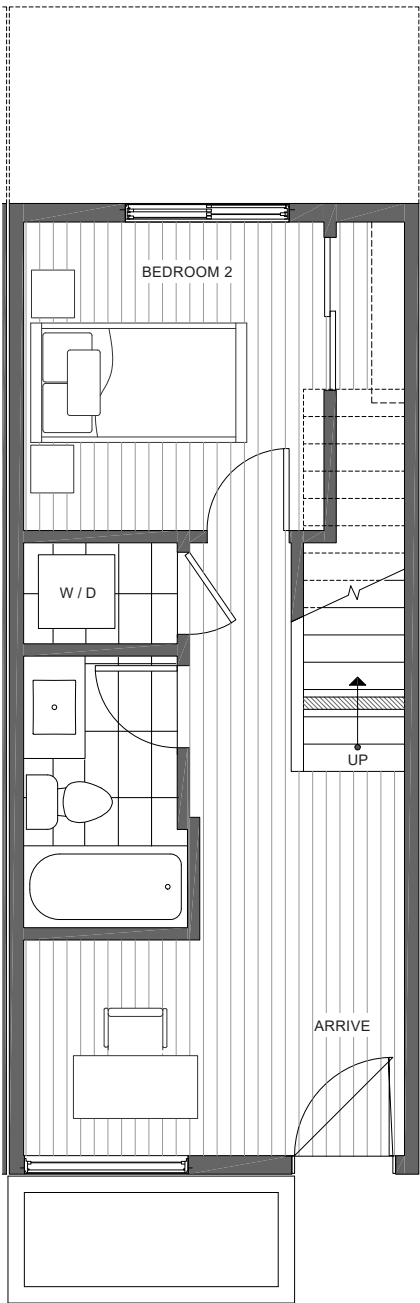

CORAZÓN 1324 E SPRING ST

CENTRAL SEATTLE, WA 98122

1,372

2

1.75

FIRST FLOOR

SECOND FLOOR

PID: 364

ISOLAHOMES.COM | 206.413.9555 | 13555 SE 36TH ST., SUITE 320, BELLEVUE, WA 98006

Disclaimer: Floor plans and site plans are for illustrative purposes only. In a continuing effort to improve products and designs, final construction elevations, square footages, floor plans and/or materials and colors may vary. Buyer to verify to their own satisfaction.

KORAZÓN 1324 E SPRING ST

CENTRAL SEATTLE, WA 98122

1,372

2

1.75

THIRD FLOOR

ROOF DECK

PID: 364