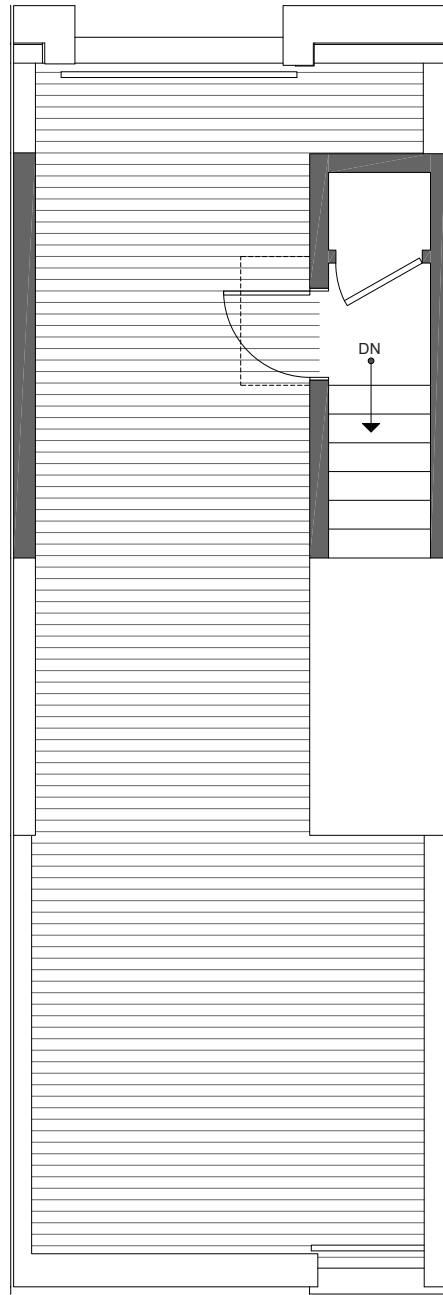

CORAZÓN 1326 E SPRING ST

CENTRAL SEATTLE, WA 98122

1,372

2

1.75

FIRST FLOOR

SECOND FLOOR

PID: 364

ISOLAHOMES.COM | 206.413.9555 | 13555 SE 36TH ST., SUITE 320, BELLEVUE, WA 98006

Disclaimer: Floor plans and site plans are for illustrative purposes only. In a continuing effort to improve products and designs, final construction elevations, square footages, floor plans and/or materials and colors may vary. Buyer to verify to their own satisfaction.

CORAZÓN 1326 E SPRING ST

CENTRAL SEATTLE, WA 98122

 1,372

 2

 1.75

THIRD FLOOR

→N

ROOF DECK