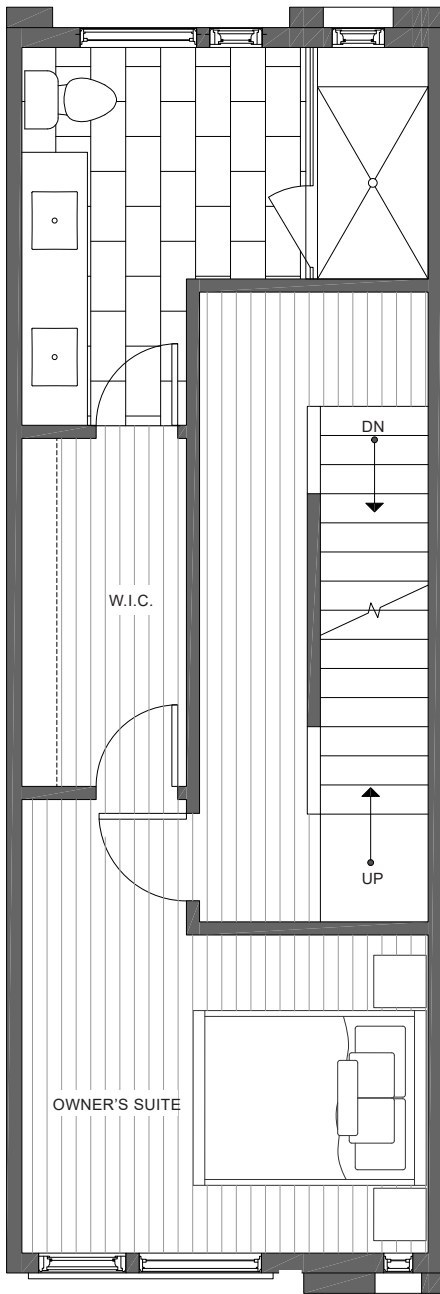

CORAZÓN 1326 E SPRING ST

CENTRAL SEATTLE, WA 98122

1,372

2

1.75

FIRST FLOOR

SECOND FLOOR

PID: 364

ISOLAHOMES.COM | 206.413.9555 | 13555 SE 36TH ST., SUITE 320, BELLEVUE, WA 98006

Disclaimer: Floor plans and site plans are for illustrative purposes only. In a continuing effort to improve products and designs, final construction elevations, square footages, floor plans and/or materials and colors may vary. Buyer to verify to their own satisfaction.

CORAZÓN 1326 E SPRING ST

CENTRAL SEATTLE, WA 98122

 1,372

 2

 1.75

THIRD FLOOR

→N

ROOF DECK