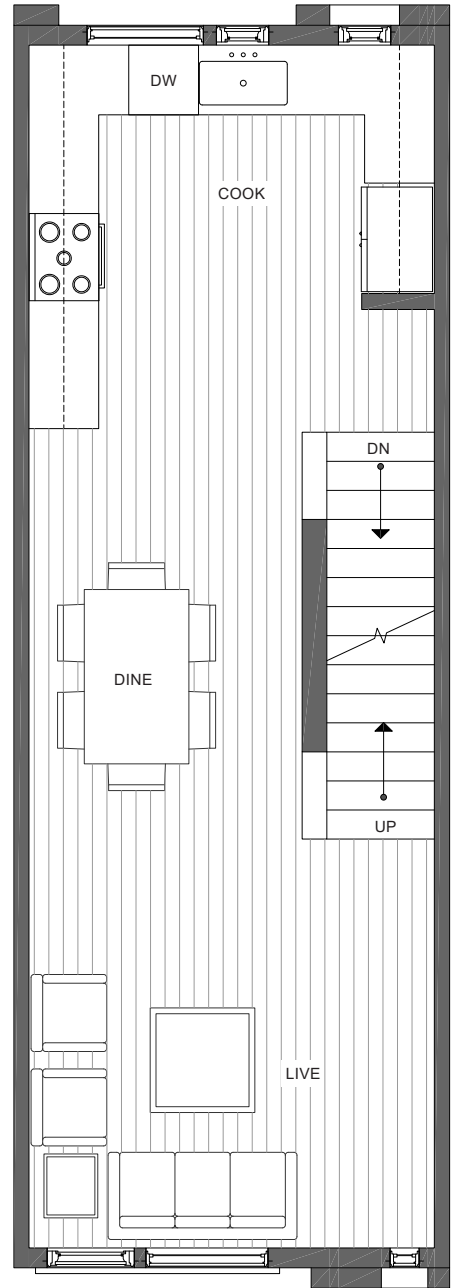

CORAZÓN 1326 E SPRING ST

CENTRAL SEATTLE, WA 98122

1,372

2

1.75

FIRST FLOOR

SECOND FLOOR

PID: 364

ISOLAHOMES.COM | 206.413.9555 | 13555 SE 36TH ST., SUITE 320, BELLEVUE, WA 98006

Disclaimer: Floor plans and site plans are for illustrative purposes only. In a continuing effort to improve products and designs, final construction elevations, square footages, floor plans and/or materials and colors may vary. Buyer to verify to their own satisfaction.

CORAZÓN 1326 E SPRING ST

CENTRAL SEATTLE, WA 98122

 1,372

 2

 1.75

THIRD FLOOR

→N

ROOF DECK