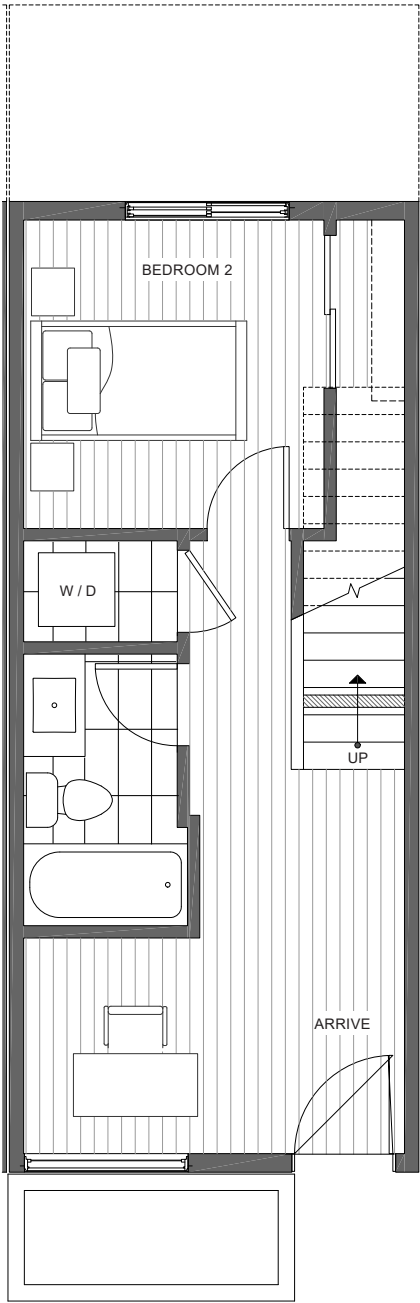

CORAZÓN 1326 E SPRING ST

CENTRAL SEATTLE, WA 98122

1,372

2

1.75

FIRST FLOOR

SECOND FLOOR

PID: 364

ISOLAHOMES.COM | 206.413.9555 | 13555 SE 36TH ST., SUITE 320, BELLEVUE, WA 98006

Disclaimer: Floor plans and site plans are for illustrative purposes only. In a continuing effort to improve products and designs, final construction elevations, square footages, floor plans and/or materials and colors may vary. Buyer to verify to their own satisfaction.

CORAZÓN 1326 E SPRING ST

CENTRAL SEATTLE, WA 98122

 1,372

 2

 1.75

THIRD FLOOR

→N

ROOF DECK