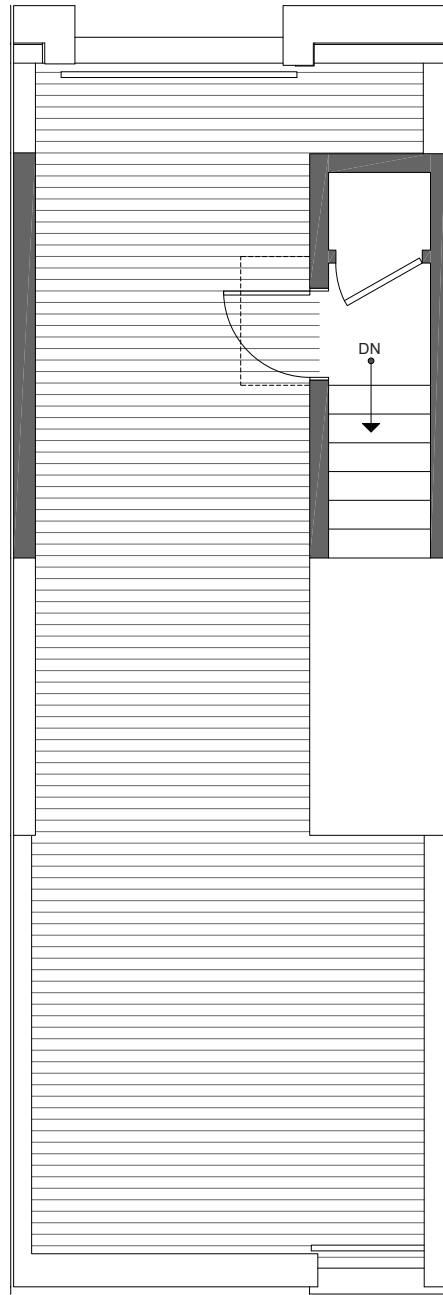

# CORAZÓN 1328 E SPRING ST

CENTRAL SEATTLE, WA 98122

1,372

2

1.75

FIRST FLOOR

SECOND FLOOR

PID: 364

ISOLAHOMES.COM | 206.413.9555 | 13555 SE 36TH ST., SUITE 320, BELLEVUE, WA 98006

Disclaimer: Floor plans and site plans are for illustrative purposes only. In a continuing effort to improve products and designs, final construction elevations, square footages, floor plans and/or materials and colors may vary. Buyer to verify to their own satisfaction.

# CORAZÓN 1328 E SPRING ST

CENTRAL SEATTLE, WA 98122

 1,372

 2

 1.75

THIRD FLOOR

→N

ROOF DECK