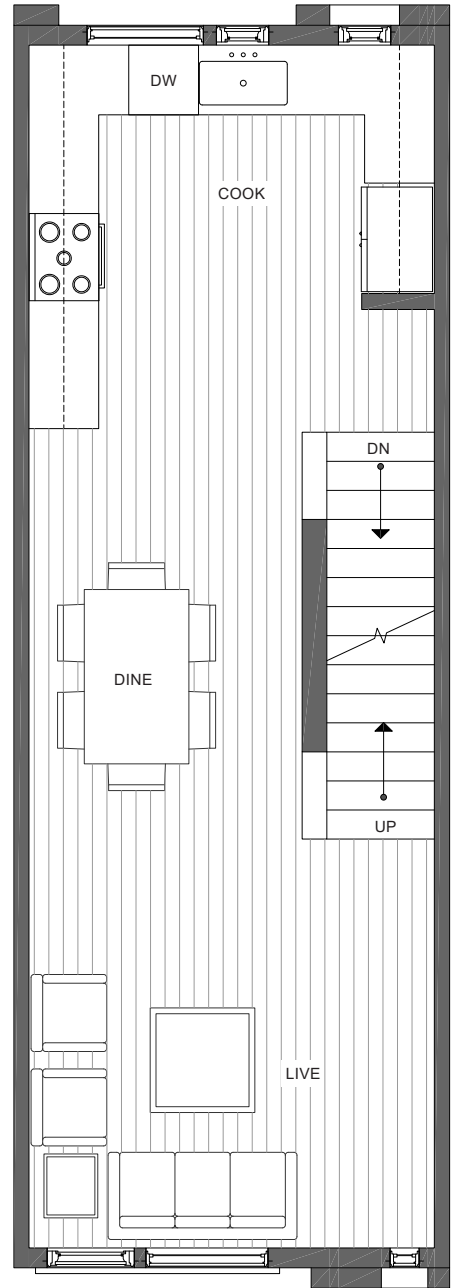

# CORAZÓN 1328 E SPRING ST

CENTRAL SEATTLE, WA 98122

1,372

2

1.75

FIRST FLOOR

SECOND FLOOR

PID: 364

ISOLAHOMES.COM | 206.413.9555 | 13555 SE 36TH ST., SUITE 320, BELLEVUE, WA 98006

Disclaimer: Floor plans and site plans are for illustrative purposes only. In a continuing effort to improve products and designs, final construction elevations, square footages, floor plans and/or materials and colors may vary. Buyer to verify to their own satisfaction.

# CORAZÓN 1328 E SPRING ST

CENTRAL SEATTLE, WA 98122

 1,372

 2

 1.75

THIRD FLOOR

→N

ROOF DECK