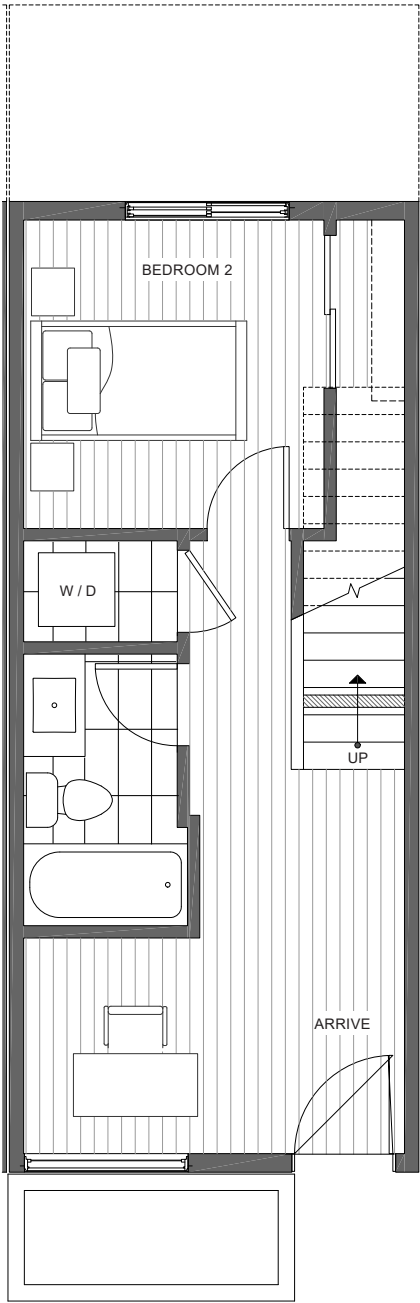

# CORAZÓN 1328 E SPRING ST

CENTRAL SEATTLE, WA 98122

1,372

2

1.75

FIRST FLOOR

SECOND FLOOR

PID: 364

ISOLAHOMES.COM | 206.413.9555 | 13555 SE 36TH ST., SUITE 320, BELLEVUE, WA 98006

Disclaimer: Floor plans and site plans are for illustrative purposes only. In a continuing effort to improve products and designs, final construction elevations, square footages, floor plans and/or materials and colors may vary. Buyer to verify to their own satisfaction.

# CORAZÓN 1328 E SPRING ST

CENTRAL SEATTLE, WA 98122

 1,372

 2

 1.75

THIRD FLOOR

→N

ROOF DECK