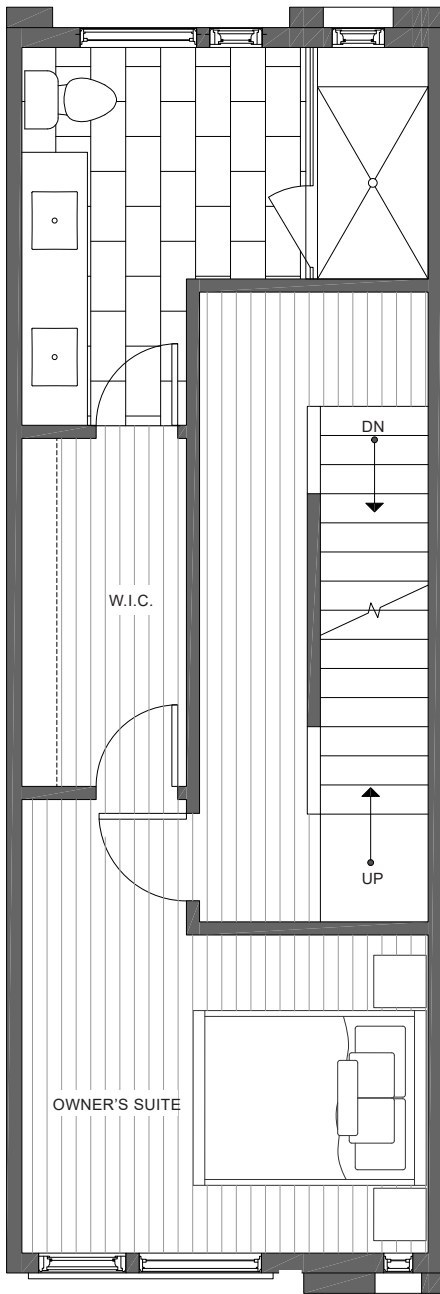

# CORAZÓN 1328 E SPRING ST

CENTRAL SEATTLE, WA 98122

1,372

2

1.75

FIRST FLOOR

SECOND FLOOR

PID: 364

ISOLAHOMES.COM | 206.413.9555 | 13555 SE 36TH ST., SUITE 320, BELLEVUE, WA 98006

Disclaimer: Floor plans and site plans are for illustrative purposes only. In a continuing effort to improve products and designs, final construction elevations, square footages, floor plans and/or materials and colors may vary. Buyer to verify to their own satisfaction.

# CORAZÓN 1328 E SPRING ST

CENTRAL SEATTLE, WA 98122

 1,372

 2

 1.75

THIRD FLOOR

→N

ROOF DECK