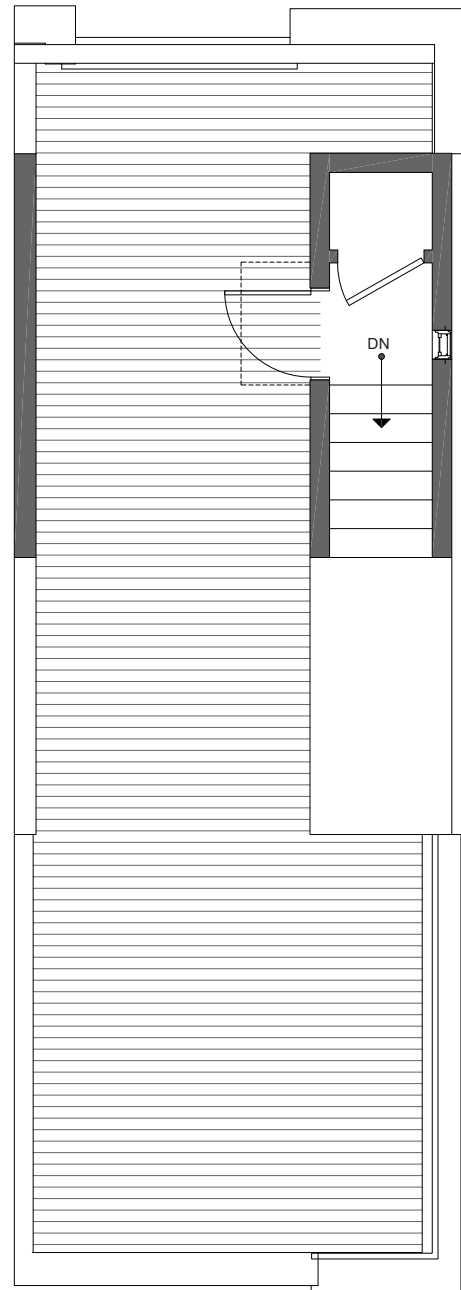

CORAZÓN 1330 E SPRING ST

CENTRAL SEATTLE, WA 98122

1,362

2

1.75

PARKING SPACE

FIRST FLOOR

SECOND FLOOR

PID: 364

ISOLAHOMES.COM | 206.413.9555 | 13555 SE 36TH ST., SUITE 320, BELLEVUE, WA 98006

Disclaimer: Floor plans and site plans are for illustrative purposes only. In a continuing effort to improve products and designs, final construction elevations, square footages, floor plans and/or materials and colors may vary. Buyer to verify to their own satisfaction.

CORAZÓN 1330 E SPRING ST

CENTRAL SEATTLE, WA 98122

THIRD FLOOR

ROOF DECK

PID: 364

ISOLAHOMES.COM | 206.413.9555 | 13555 SE 36TH ST., SUITE 320, BELLEVUE, WA 98006

Disclaimer: Floor plans and site plans are for illustrative purposes only. In a continuing effort to improve products and designs, final construction elevations, square footages, floor plans and/or materials and colors may vary. Buyer to verify to their own satisfaction.