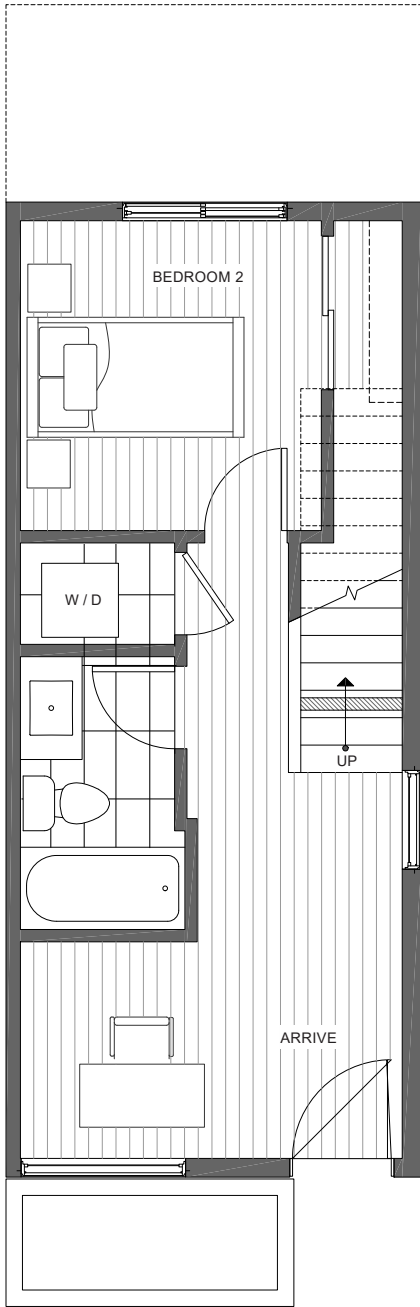

CORAZÓN 1330 E SPRING ST

CENTRAL SEATTLE, WA 98122

1,362

2

1.75

PARKING SPACE

FIRST FLOOR

SECOND FLOOR

PID: 364

ISOLAHOMES.COM | 206.413.9555 | 13555 SE 36TH ST., SUITE 320, BELLEVUE, WA 98006

Disclaimer: Floor plans and site plans are for illustrative purposes only. In a continuing effort to improve products and designs, final construction elevations, square footages, floor plans and/or materials and colors may vary. Buyer to verify to their own satisfaction.

CORAZÓN 1330 E SPRING ST

CENTRAL SEATTLE, WA 98122

THIRD FLOOR

ROOF DECK

PID: 364

ISOLAHOMES.COM | 206.413.9555 | 13555 SE 36TH ST., SUITE 320, BELLEVUE, WA 98006

Disclaimer: Floor plans and site plans are for illustrative purposes only. In a continuing effort to improve products and designs, final construction elevations, square footages, floor plans and/or materials and colors may vary. Buyer to verify to their own satisfaction.