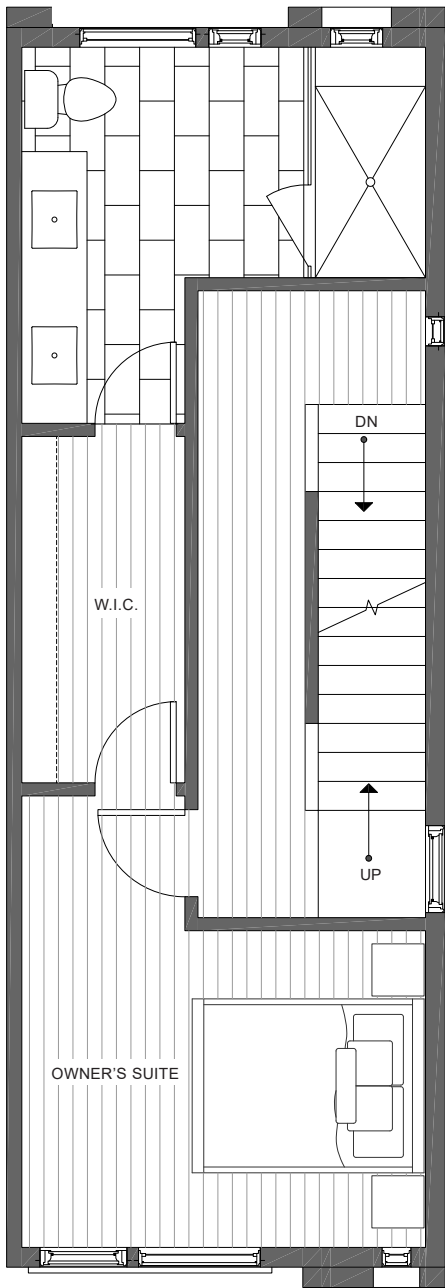

CORAZÓN 1330 E SPRING ST

CENTRAL SEATTLE, WA 98122

1,362

2

1.75

PARKING SPACE

FIRST FLOOR

SECOND FLOOR

PID: 364

ISOLAHOMES.COM | 206.413.9555 | 13555 SE 36TH ST., SUITE 320, BELLEVUE, WA 98006

Disclaimer: Floor plans and site plans are for illustrative purposes only. In a continuing effort to improve products and designs, final construction elevations, square footages, floor plans and/or materials and colors may vary. Buyer to verify to their own satisfaction.

CORAZÓN 1330 E SPRING ST

CENTRAL SEATTLE, WA 98122

THIRD FLOOR

ROOF DECK

PID: 364

ISOLAHOMES.COM | 206.413.9555 | 13555 SE 36TH ST., SUITE 320, BELLEVUE, WA 98006

Disclaimer: Floor plans and site plans are for illustrative purposes only. In a continuing effort to improve products and designs, final construction elevations, square footages, floor plans and/or materials and colors may vary. Buyer to verify to their own satisfaction.