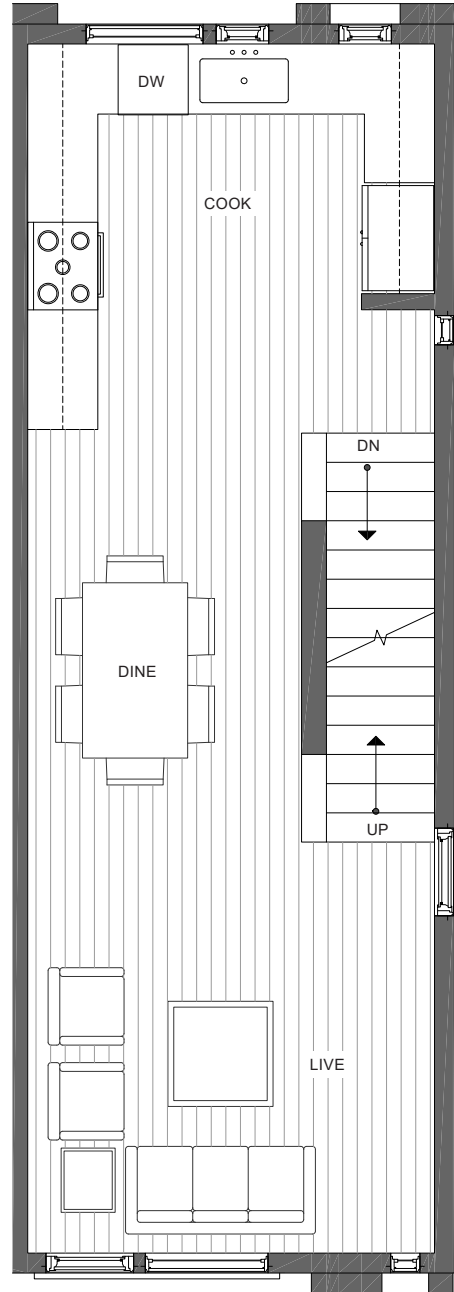

CORAZÓN 1330 E SPRING ST

CENTRAL SEATTLE, WA 98122

1,362

2

1.75

PARKING SPACE

FIRST FLOOR

SECOND FLOOR

PID: 364

ISOLAHOMES.COM | 206.413.9555 | 13555 SE 36TH ST., SUITE 320, BELLEVUE, WA 98006

Disclaimer: Floor plans and site plans are for illustrative purposes only. In a continuing effort to improve products and designs, final construction elevations, square footages, floor plans and/or materials and colors may vary. Buyer to verify to their own satisfaction.

CORAZÓN 1330 E SPRING ST

CENTRAL SEATTLE, WA 98122

THIRD FLOOR

ROOF DECK

PID: 364

ISOLAHOMES.COM | 206.413.9555 | 13555 SE 36TH ST., SUITE 320, BELLEVUE, WA 98006

Disclaimer: Floor plans and site plans are for illustrative purposes only. In a continuing effort to improve products and designs, final construction elevations, square footages, floor plans and/or materials and colors may vary. Buyer to verify to their own satisfaction.