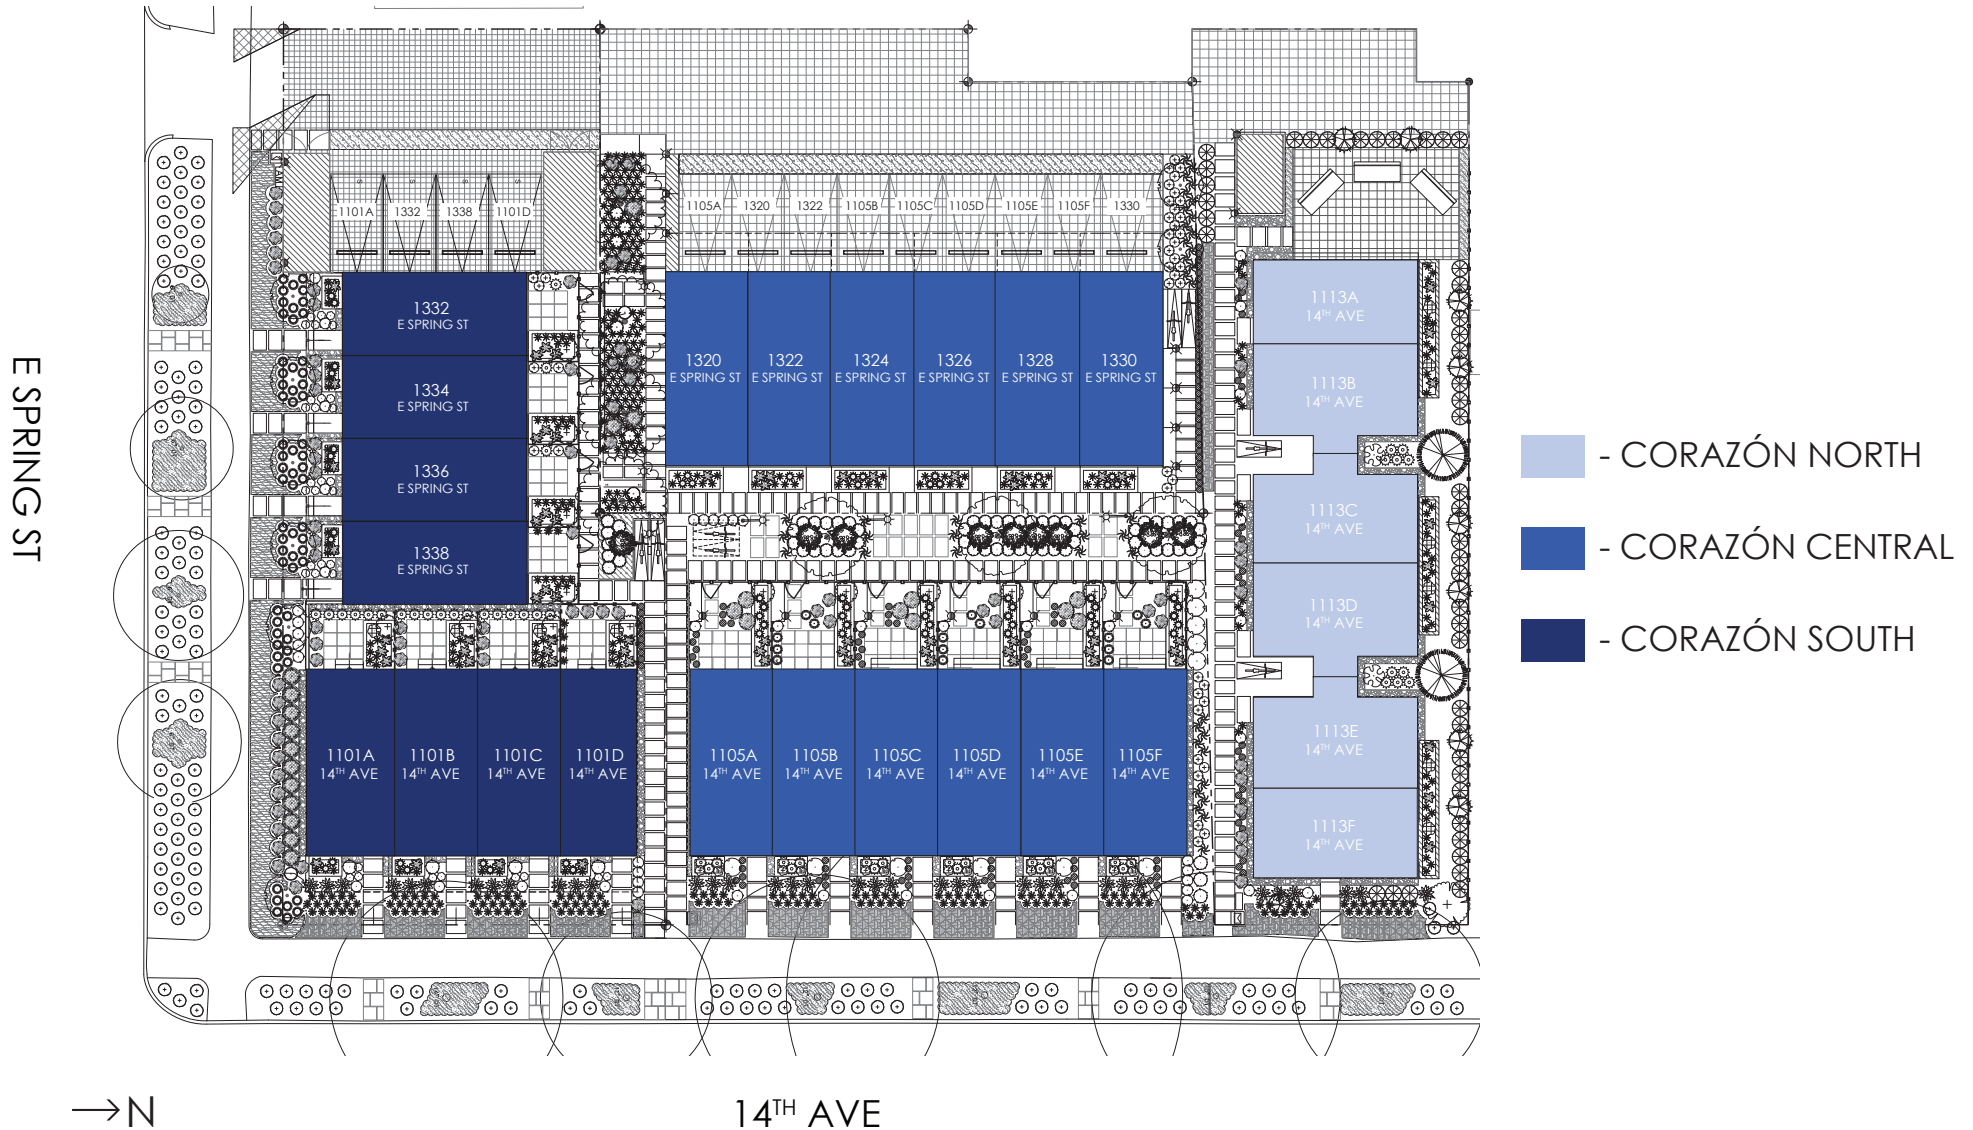

# CORAZÓN COMMUNITY SITE MAP

CAPITOL HILL | 1320 - 1338 E SPRING ST + 1101, 1105 & 1113 14<sup>TH</sup> AVE, SEATTLE, WA 98122  
LOCATED AT 14<sup>TH</sup> AVE + E SPRING ST

PID: 364

ISOLAHOMES.COM | 206.413.9555 | 13555 SE 36TH ST., SUITE 320, BELLEVUE, WA 98006

Disclaimer: Floor plans and site plans are for illustrative purposes only. In a continuing effort to improve products and designs, final construction elevations, square footages, floor plans and/or materials and colors may vary. Buyer to verify to their own satisfaction.