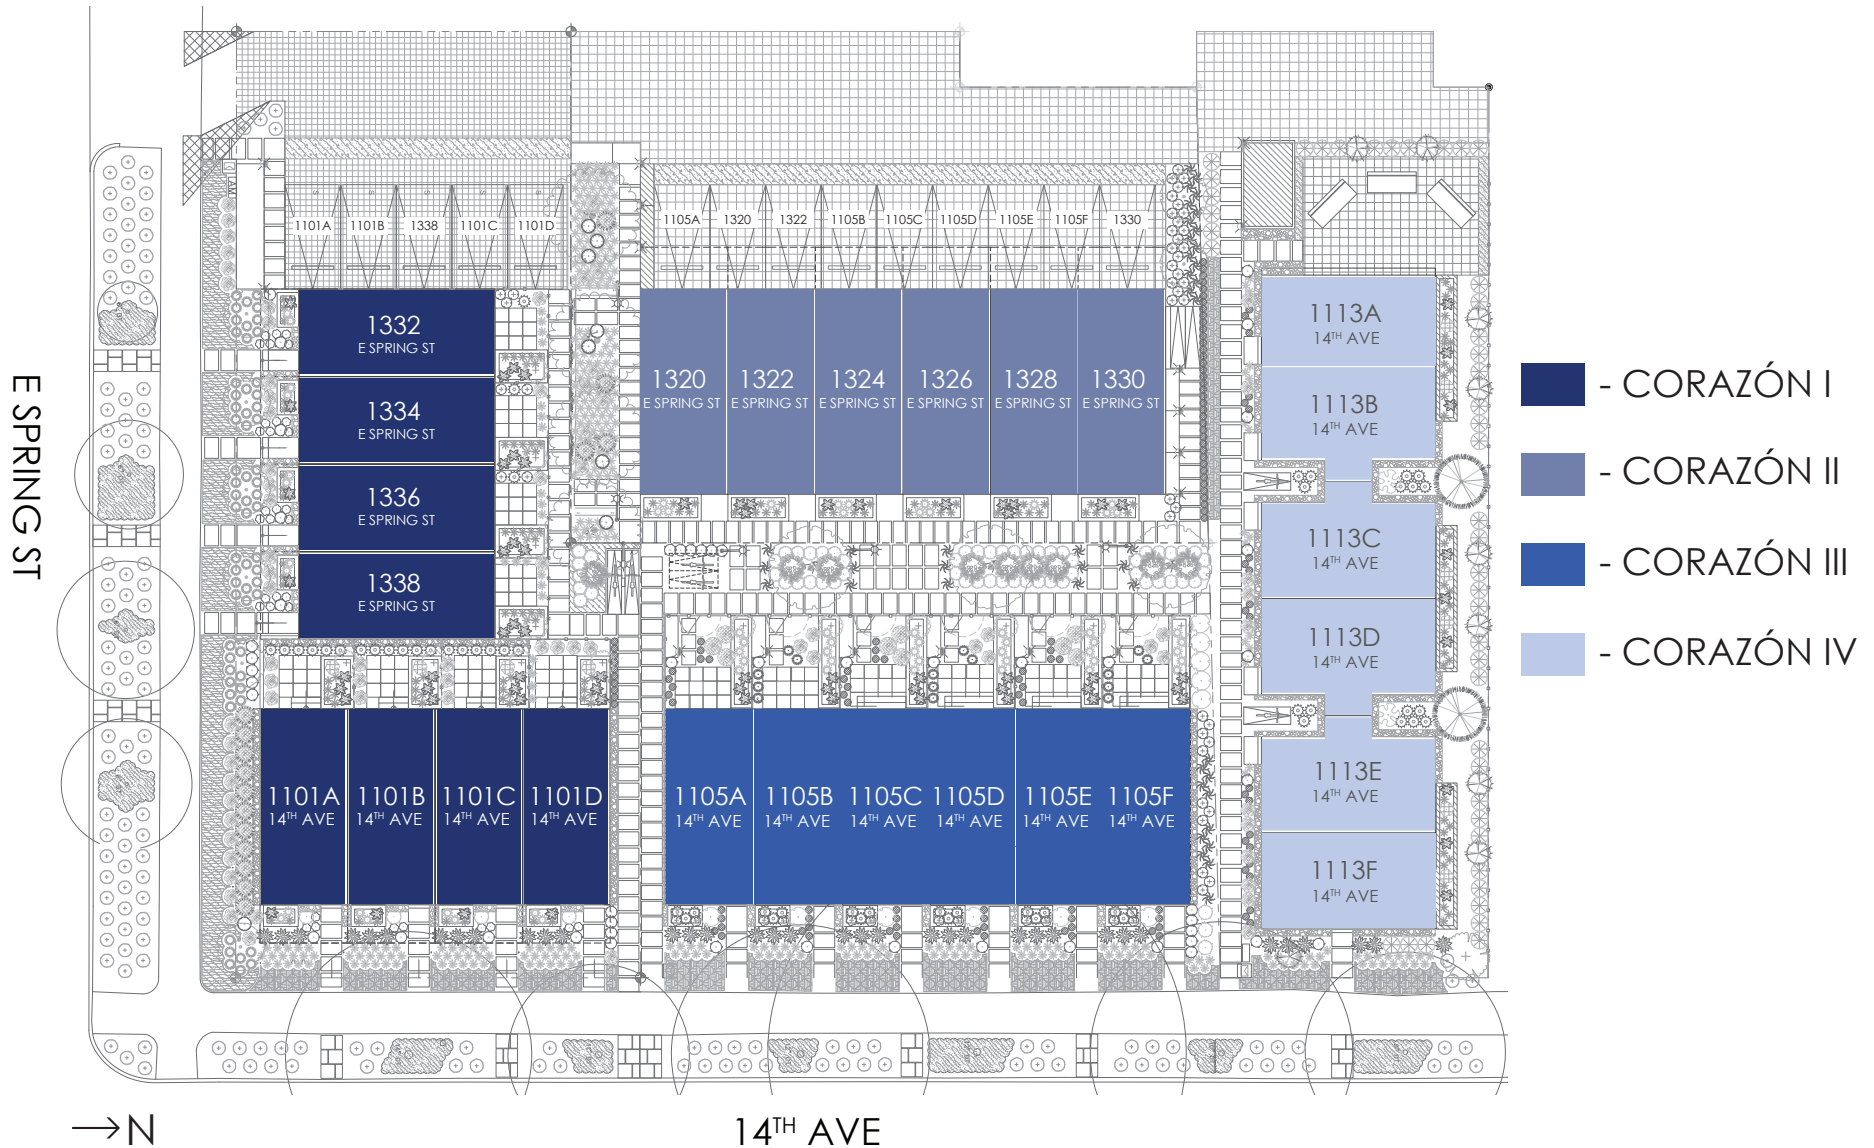

CORAZÓN COMMUNITY SITE MAP

CAPITOL HILL | 1320 - 1338 E SPRING ST + 1101, 1105 & 1113 14TH AVE, SEATTLE, WA 98122
LOCATED AT 14TH AVE + E SPRING ST

PID: 364

ISOLAHOMES.COM | 206.413.9555 | 13555 SE 36TH ST., SUITE 320, BELLEVUE, WA 98006

Disclaimer: Floor plans and site plans are for illustrative purposes only. In a continuing effort to improve products and designs, final construction elevations, square footages, floor plans and/or materials and colors may vary. Buyer to verify to their own satisfaction.