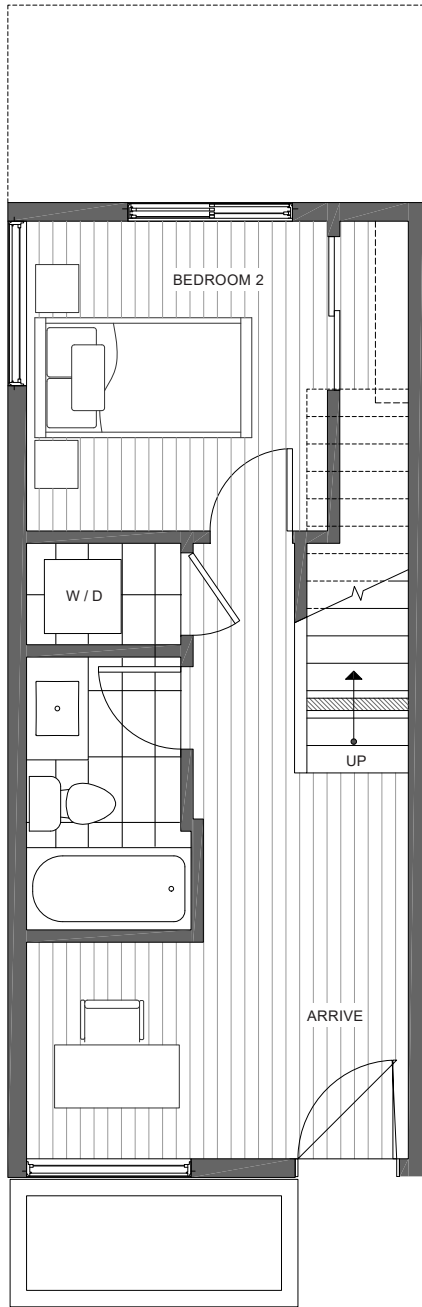

1320 E SPRING ST SEATTLE, WA 98122

1,346

2

1.75

PARKING SPACE

FIRST FLOOR

SECOND FLOOR

PID: 364

ISOLAHOMES.COM | 206.413.9555 | 13555 SE 36TH ST., SUITE 320, BELLEVUE, WA 98006

Disclaimer: Floor plans and site plans are for illustrative purposes only. In a continuing effort to improve products and designs, final construction elevations, square footages, floor plans and/or materials and colors may vary. Buyer to verify to their own satisfaction.

1320 E SPRING ST SEATTLE, WA 98122

1,346

2

1.75

PARKING SPACE

THIRD FLOOR

ROOF DECK

PID: 364