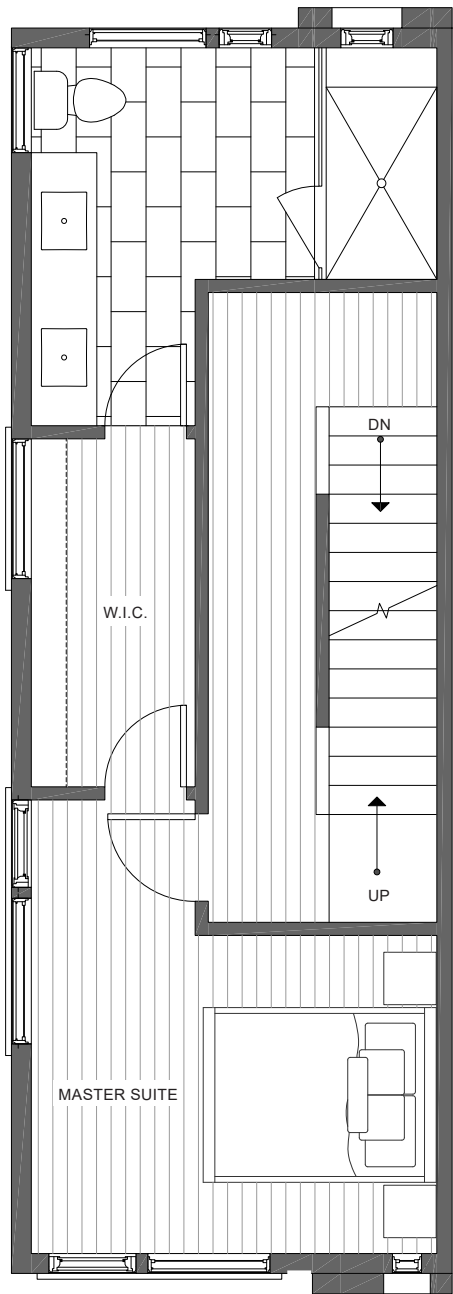

1320 E SPRING ST SEATTLE, WA 98122

1,346

2

1.75

PARKING SPACE

FIRST FLOOR

SECOND FLOOR

PID: 364

ISOLAHOMES.COM | 206.413.9555 | 13555 SE 36TH ST., SUITE 320, BELLEVUE, WA 98006

Disclaimer: Floor plans and site plans are for illustrative purposes only. In a continuing effort to improve products and designs, final construction elevations, square footages, floor plans and/or materials and colors may vary. Buyer to verify to their own satisfaction.

1320 E SPRING ST SEATTLE, WA 98122

1,346

2

1.75

PARKING SPACE

THIRD FLOOR

ROOF DECK

PID: 364