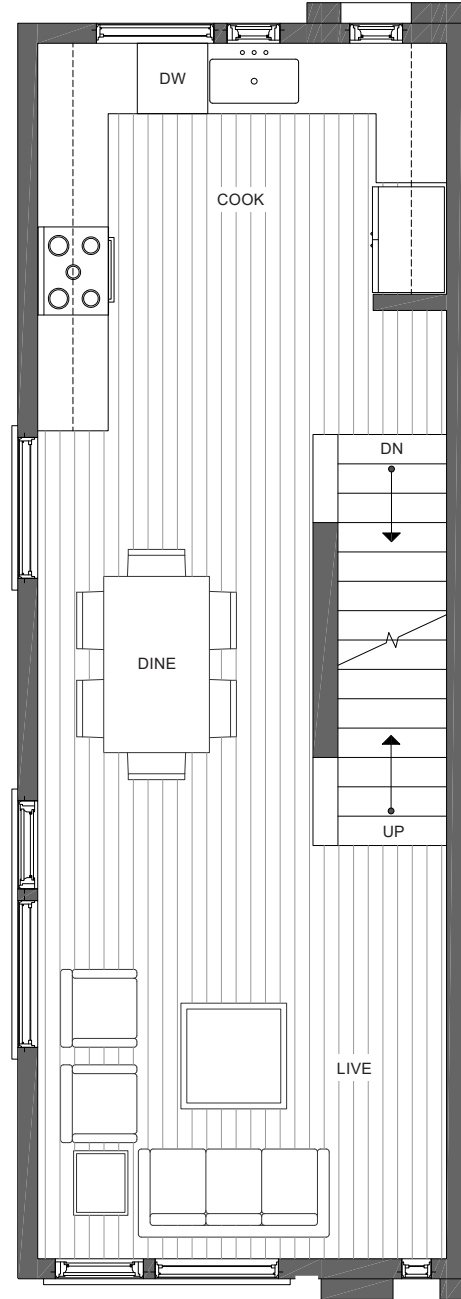

1320 E SPRING ST SEATTLE, WA 98122

1,346

2

1.75

PARKING SPACE

FIRST FLOOR

SECOND FLOOR

PID: 364

ISOLAHOMES.COM | 206.413.9555 | 13555 SE 36TH ST., SUITE 320, BELLEVUE, WA 98006

Disclaimer: Floor plans and site plans are for illustrative purposes only. In a continuing effort to improve products and designs, final construction elevations, square footages, floor plans and/or materials and colors may vary. Buyer to verify to their own satisfaction.

1320 E SPRING ST SEATTLE, WA 98122

1,346

2

1.75

PARKING SPACE

THIRD FLOOR

ROOF DECK

PID: 364