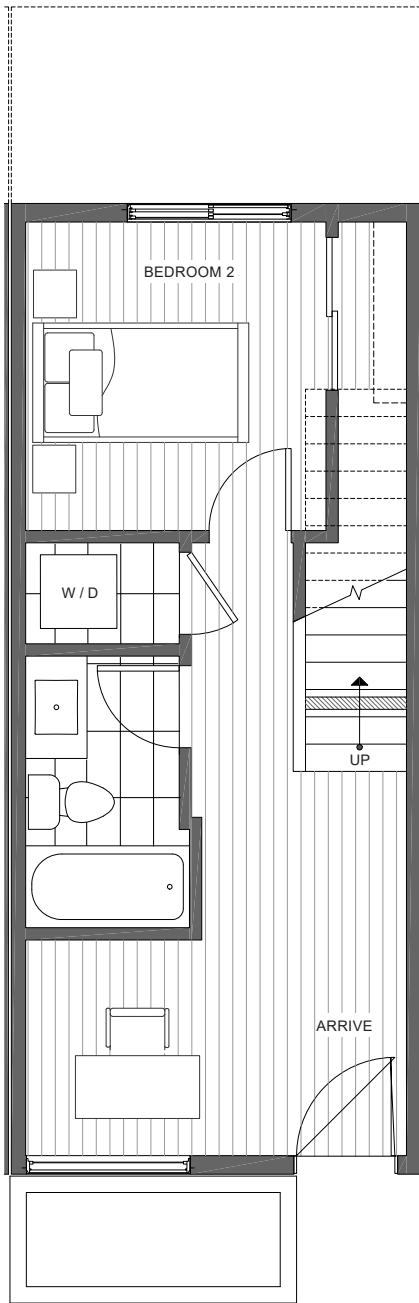

# 1322 E SPRING ST SEATTLE, WA 98122

1,354

2

1.75

PARKING SPACE

FIRST FLOOR

SECOND FLOOR

PID: 364

ISOLAHOMES.COM | 206.413.9555 | 13555 SE 36TH ST., SUITE 320, BELLEVUE, WA 98006

Disclaimer: Floor plans and site plans are for illustrative purposes only. In a continuing effort to improve products and designs, final construction elevations, square footages, floor plans and/or materials and colors may vary. Buyer to verify to their own satisfaction.

# 1322 E SPRING ST SEATTLE, WA 98122

1,354

2

1.75

PARKING SPACE

THIRD FLOOR

ROOF DECK

PID: 364