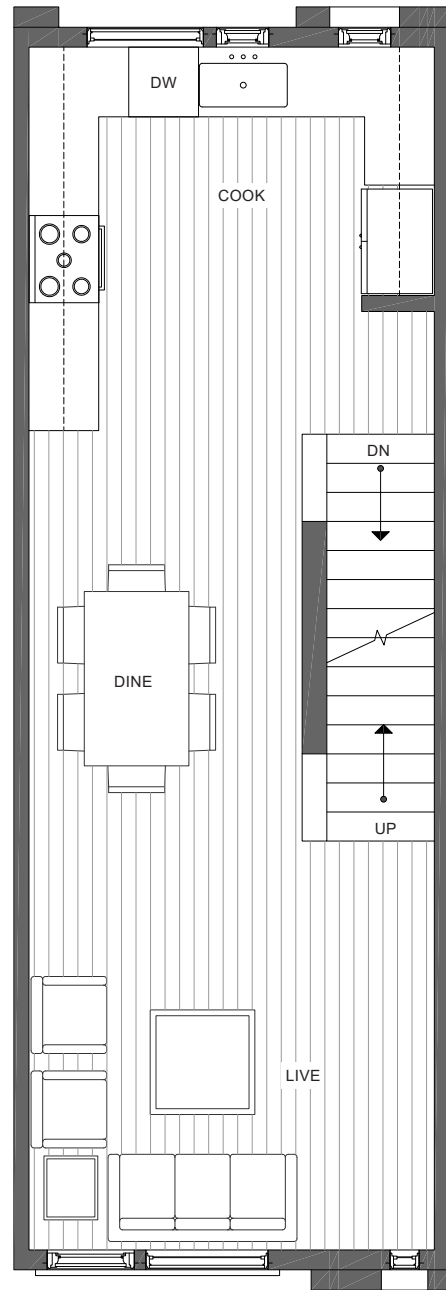

# 1322 E SPRING ST SEATTLE, WA 98122

1,354

2

1.75

PARKING SPACE

FIRST FLOOR

SECOND FLOOR

PID: 364

ISOLAHOMES.COM | 206.413.9555 | 13555 SE 36TH ST., SUITE 320, BELLEVUE, WA 98006

Disclaimer: Floor plans and site plans are for illustrative purposes only. In a continuing effort to improve products and designs, final construction elevations, square footages, floor plans and/or materials and colors may vary. Buyer to verify to their own satisfaction.

# 1322 E SPRING ST SEATTLE, WA 98122

1,354

2

1.75

PARKING SPACE

THIRD FLOOR

ROOF DECK

PID: 364