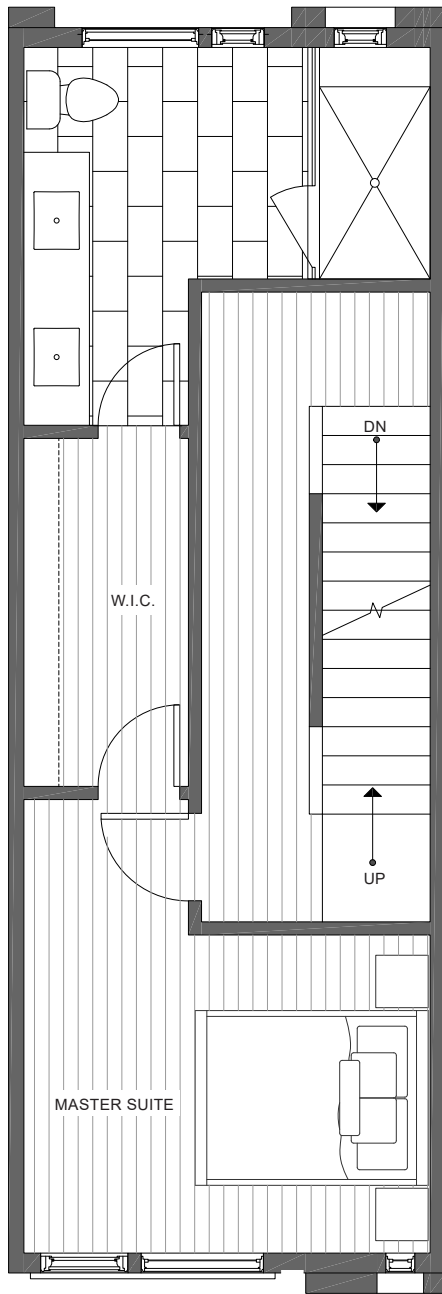

# 1322 E SPRING ST SEATTLE, WA 98122

1,354

2

1.75

PARKING SPACE

FIRST FLOOR

SECOND FLOOR

PID: 364

ISOLAHOMES.COM | 206.413.9555 | 13555 SE 36TH ST., SUITE 320, BELLEVUE, WA 98006

Disclaimer: Floor plans and site plans are for illustrative purposes only. In a continuing effort to improve products and designs, final construction elevations, square footages, floor plans and/or materials and colors may vary. Buyer to verify to their own satisfaction.

# 1322 E SPRING ST SEATTLE, WA 98122

1,354

2

1.75

PARKING SPACE

THIRD FLOOR

ROOF DECK

PID: 364