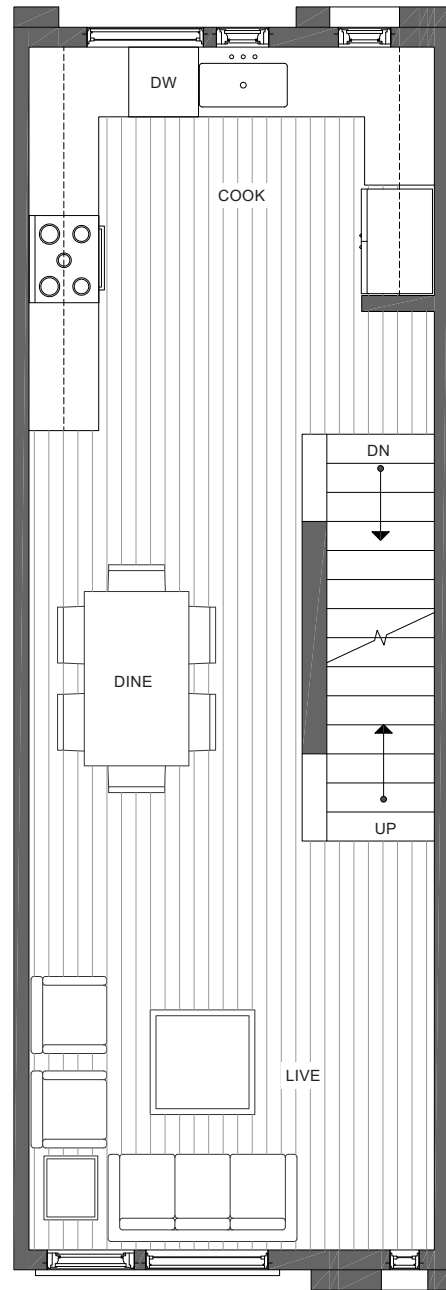

# 1328 E SPRING ST SEATTLE, WA 98122

1,354

2

1.75

FIRST FLOOR

SECOND FLOOR

PID: 364

ISOLAHOMES.COM | 206.413.9555 | 13555 SE 36TH ST., SUITE 320, BELLEVUE, WA 98006

Disclaimer: Floor plans and site plans are for illustrative purposes only. In a continuing effort to improve products and designs, final construction elevations, square footages, floor plans and/or materials and colors may vary. Buyer to verify to their own satisfaction.

# 1328 E SPRING ST SEATTLE, WA 98122

1,354

2

1.75

THIRD FLOOR

ROOF DECK

PID: 364

ISOLAHOMES.COM | 206.413.9555 | 13555 SE 36TH ST., SUITE 320, BELLEVUE, WA 98006