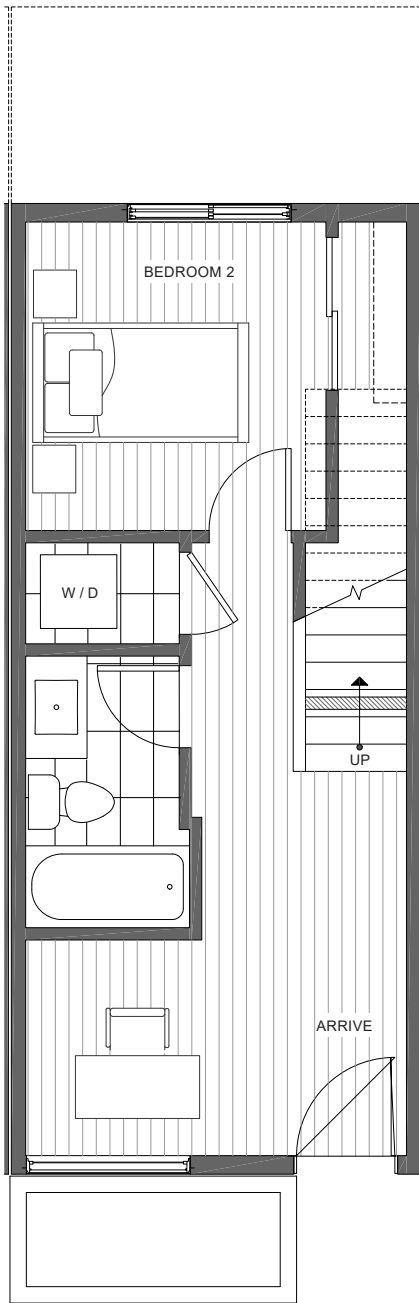

# 1328 E SPRING ST SEATTLE, WA 98122

1,354

2

1.75

FIRST FLOOR

SECOND FLOOR

PID: 364

ISOLAHOMES.COM | 206.413.9555 | 13555 SE 36TH ST., SUITE 320, BELLEVUE, WA 98006

Disclaimer: Floor plans and site plans are for illustrative purposes only. In a continuing effort to improve products and designs, final construction elevations, square footages, floor plans and/or materials and colors may vary. Buyer to verify to their own satisfaction.

# 1328 E SPRING ST SEATTLE, WA 98122

1,354

2

1.75

THIRD FLOOR

ROOF DECK

PID: 364

ISOLAHOMES.COM | 206.413.9555 | 13555 SE 36TH ST., SUITE 320, BELLEVUE, WA 98006