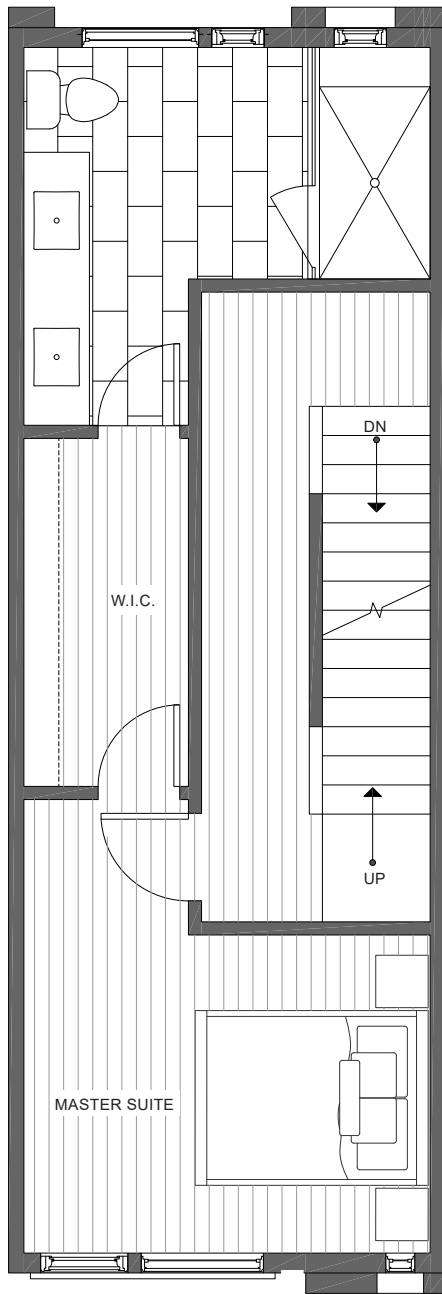

# 1328 E SPRING ST SEATTLE, WA 98122

1,354

2

1.75

FIRST FLOOR

SECOND FLOOR

PID: 364

ISOLAHOMES.COM | 206.413.9555 | 13555 SE 36TH ST., SUITE 320, BELLEVUE, WA 98006

Disclaimer: Floor plans and site plans are for illustrative purposes only. In a continuing effort to improve products and designs, final construction elevations, square footages, floor plans and/or materials and colors may vary. Buyer to verify to their own satisfaction.

# 1328 E SPRING ST SEATTLE, WA 98122

1,354

2

1.75

THIRD FLOOR

ROOF DECK

PID: 364

ISOLAHOMES.COM | 206.413.9555 | 13555 SE 36TH ST., SUITE 320, BELLEVUE, WA 98006