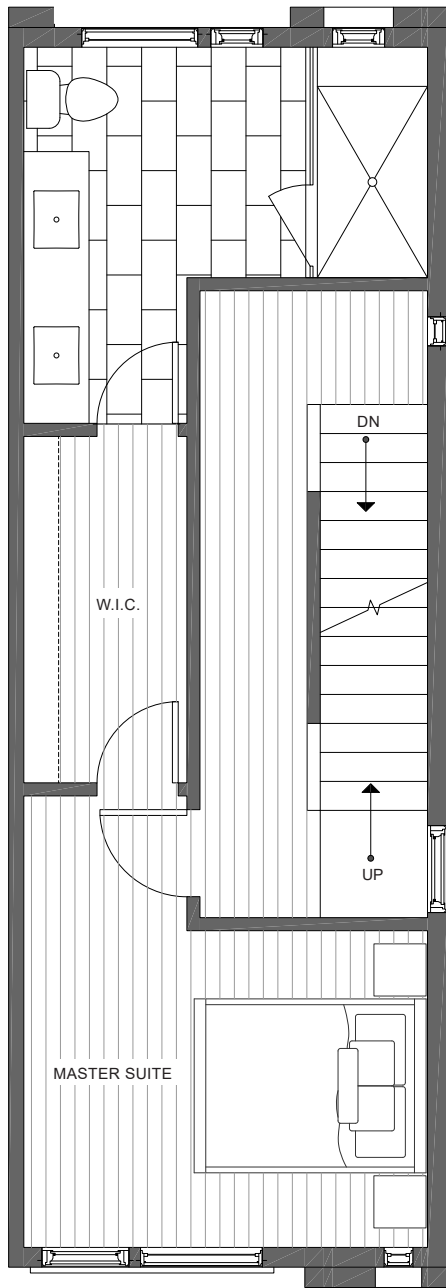

# 1330 E SPRING ST SEATTLE, WA 98122

FIRST FLOOR

SECOND FLOOR

PID: 364

ISOLAHOMES.COM | 206.413.9555 | 13555 SE 36TH ST., SUITE 320, BELLEVUE, WA 98006

Disclaimer: Floor plans and site plans are for illustrative purposes only. In a continuing effort to improve products and designs, final construction elevations, square footages, floor plans and/or materials and colors may vary. Buyer to verify to their own satisfaction.

# 1330 E SPRING ST SEATTLE, WA 98122

THIRD FLOOR

ROOF DECK

PID: 364

ISOLAHOMES.COM | 206.413.9555 | 13555 SE 36TH ST., SUITE 320, BELLEVUE, WA 98006

Disclaimer: Floor plans and site plans are for illustrative purposes only. In a continuing effort to improve products and designs, final construction elevations, square footages, floor plans and/or materials and colors may vary. Buyer to verify to their own satisfaction.