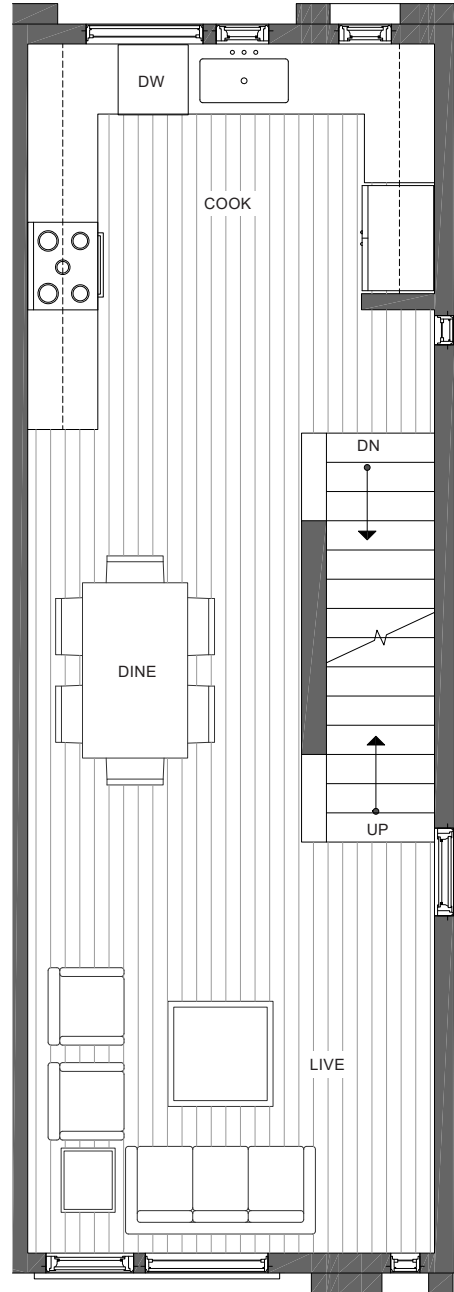

# 1330 E SPRING ST SEATTLE, WA 98122

FIRST FLOOR

SECOND FLOOR

PID: 364

ISOLAHOMES.COM | 206.413.9555 | 13555 SE 36TH ST., SUITE 320, BELLEVUE, WA 98006

Disclaimer: Floor plans and site plans are for illustrative purposes only. In a continuing effort to improve products and designs, final construction elevations, square footages, floor plans and/or materials and colors may vary. Buyer to verify to their own satisfaction.

# 1330 E SPRING ST SEATTLE, WA 98122

THIRD FLOOR

ROOF DECK

PID: 364

ISOLAHOMES.COM | 206.413.9555 | 13555 SE 36TH ST., SUITE 320, BELLEVUE, WA 98006

Disclaimer: Floor plans and site plans are for illustrative purposes only. In a continuing effort to improve products and designs, final construction elevations, square footages, floor plans and/or materials and colors may vary. Buyer to verify to their own satisfaction.