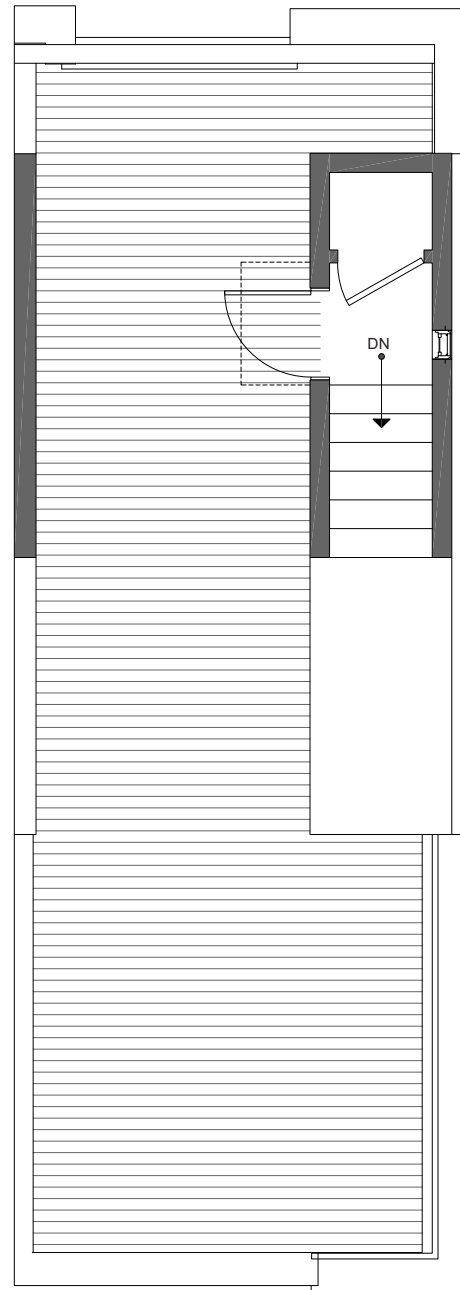

# 1330 E SPRING ST SEATTLE, WA 98122

FIRST FLOOR

SECOND FLOOR

PID: 364

ISOLAHOMES.COM | 206.413.9555 | 13555 SE 36TH ST., SUITE 320, BELLEVUE, WA 98006

Disclaimer: Floor plans and site plans are for illustrative purposes only. In a continuing effort to improve products and designs, final construction elevations, square footages, floor plans and/or materials and colors may vary. Buyer to verify to their own satisfaction.

# 1330 E SPRING ST SEATTLE, WA 98122

THIRD FLOOR

ROOF DECK

PID: 364

ISOLAHOMES.COM | 206.413.9555 | 13555 SE 36TH ST., SUITE 320, BELLEVUE, WA 98006

Disclaimer: Floor plans and site plans are for illustrative purposes only. In a continuing effort to improve products and designs, final construction elevations, square footages, floor plans and/or materials and colors may vary. Buyer to verify to their own satisfaction.