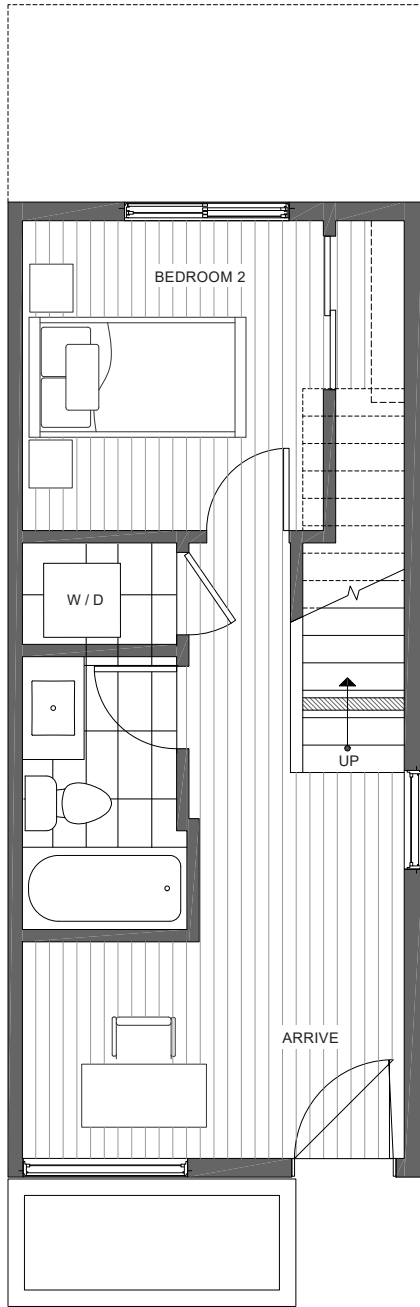

# 1330 E SPRING ST SEATTLE, WA 98122

FIRST FLOOR

SECOND FLOOR

PID: 364

ISOLAHOMES.COM | 206.413.9555 | 13555 SE 36TH ST., SUITE 320, BELLEVUE, WA 98006

Disclaimer: Floor plans and site plans are for illustrative purposes only. In a continuing effort to improve products and designs, final construction elevations, square footages, floor plans and/or materials and colors may vary. Buyer to verify to their own satisfaction.

# 1330 E SPRING ST SEATTLE, WA 98122

THIRD FLOOR

ROOF DECK

PID: 364

ISOLAHOMES.COM | 206.413.9555 | 13555 SE 36TH ST., SUITE 320, BELLEVUE, WA 98006

Disclaimer: Floor plans and site plans are for illustrative purposes only. In a continuing effort to improve products and designs, final construction elevations, square footages, floor plans and/or materials and colors may vary. Buyer to verify to their own satisfaction.