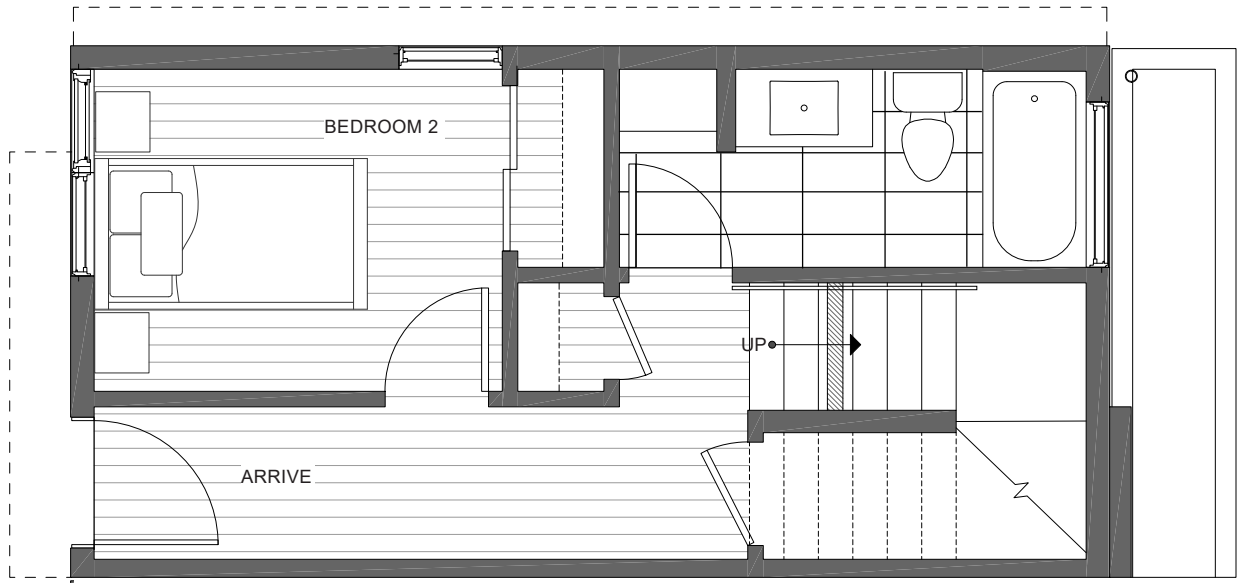

CORAZÓN 1113A 14TH AVE

NORTH SEATTLE, WA 98122

1,110

2

1.75

FIRST FLOOR

SECOND FLOOR

→N

PID: 364

ISOLAHOMES.COM | 206.413.9555 | 13555 SE 36TH ST., SUITE 320, BELLEVUE, WA 98006

Disclaimer: Floor plans and site plans are for illustrative purposes only. In a continuing effort to improve products and designs, final construction elevations, square footages, floor plans and/or materials and colors may vary. Buyer to verify to their own satisfaction.

CORAZÓN 1113A 14TH AVE

NORTH SEATTLE, WA 98122

1,110

2

1.75

THIRD FLOOR

ROOF DECK

→N