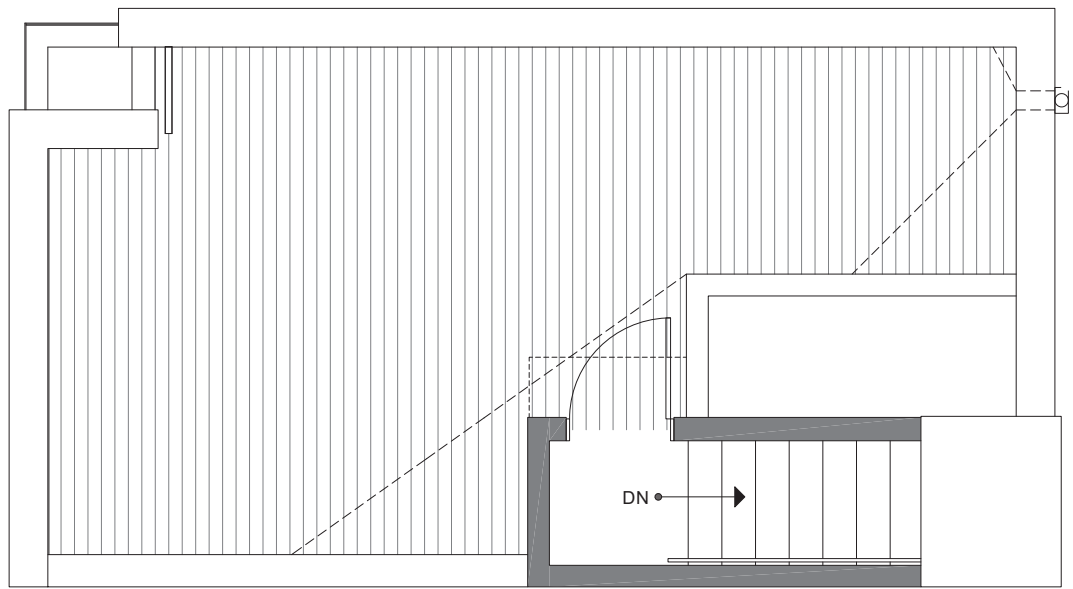

CORAZÓN 1113A 14TH AVE

NORTH SEATTLE, WA 98122

1,110

2

1.75

THIRD FLOOR

ROOF DECK

→N

PID: 364

ISOLAHOMES.COM | 206.413.9555 | 13555 SE 36TH ST., SUITE 320, BELLEVUE, WA 98006

Disclaimer: Floor plans and site plans are for illustrative purposes only. In a continuing effort to improve products and designs, final construction elevations, square footages, floor plans and/or materials and colors may vary. Buyer to verify to their own satisfaction.