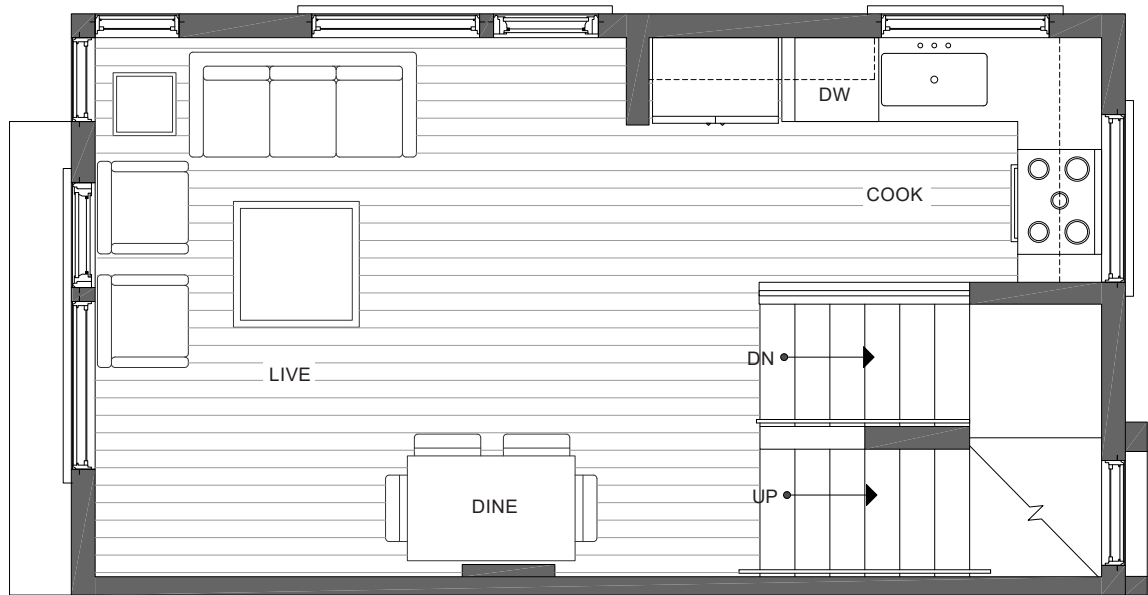

CORAZÓN 1113A 14TH AVE

NORTH SEATTLE, WA 98122

1,110

2

1.75

FIRST FLOOR

SECOND FLOOR

→N

PID: 364

ISOLAHOMES.COM | 206.413.9555 | 13555 SE 36TH ST., SUITE 320, BELLEVUE, WA 98006

Disclaimer: Floor plans and site plans are for illustrative purposes only. In a continuing effort to improve products and designs, final construction elevations, square footages, floor plans and/or materials and colors may vary. Buyer to verify to their own satisfaction.

CORAZÓN 1113A 14TH AVE

NORTH SEATTLE, WA 98122

1,110

2

1.75

THIRD FLOOR

ROOF DECK

→N