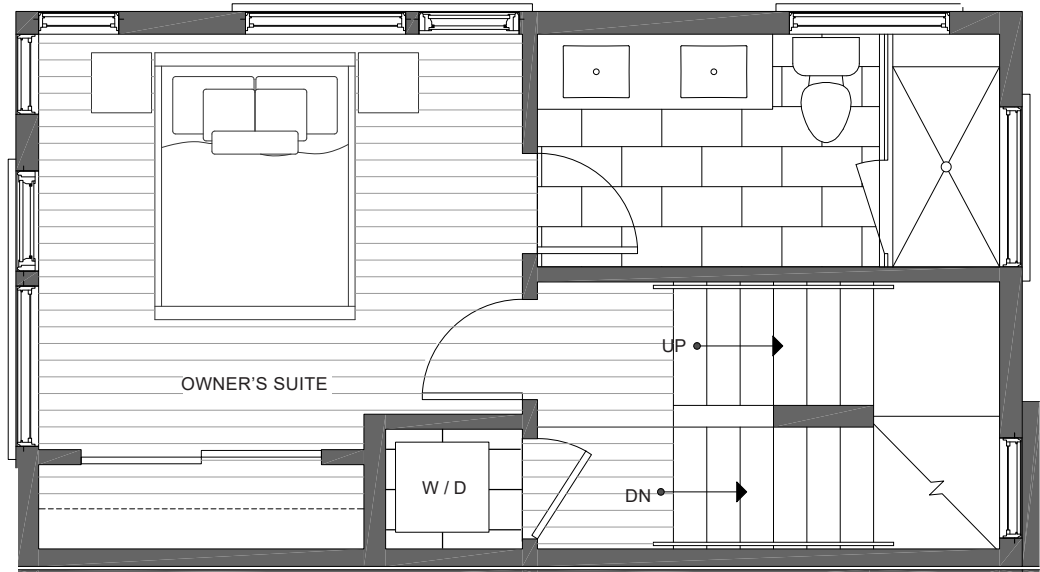

PID: 364

ISOLAHOMES.COM | 206.413.9555 | 13555 SE 36TH ST., SUITE 320, BELLEVUE, WA 98006

Disclaimer: Floor plans and site plans are for illustrative purposes only. In a continuing effort to improve products and designs, final construction elevations, square footages, floor plans and/or materials and colors may vary. Buyer to verify to their own satisfaction.

CORAZÓN 1113A 14TH AVE

NORTH SEATTLE, WA 98122

1,110

2

1.75

THIRD FLOOR

ROOF DECK

→N