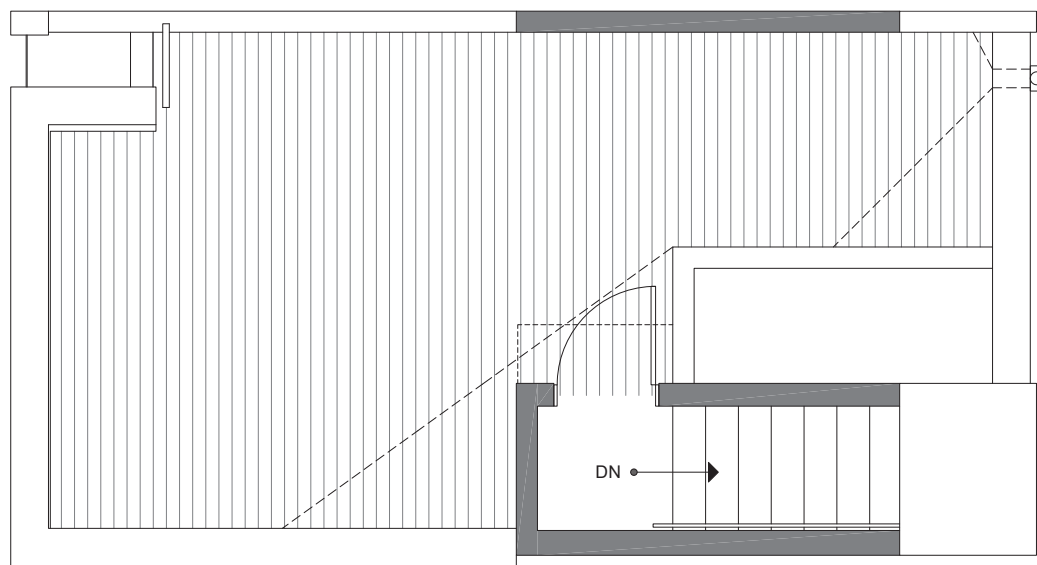

PID: 364

ISOLAHOMES.COM | 206.413.9555 | 13555 SE 36TH ST., SUITE 320, BELLEVUE, WA 98006

Disclaimer: Floor plans and site plans are for illustrative purposes only. In a continuing effort to improve products and designs, final construction elevations, square footages, floor plans and/or materials and colors may vary. Buyer to verify to their own satisfaction.

CORAZÓN 1113B 14TH AVE

NORTH SEATTLE, WA 98122

1,174

2

1.75

THIRD FLOOR

ROOF DECK

→N