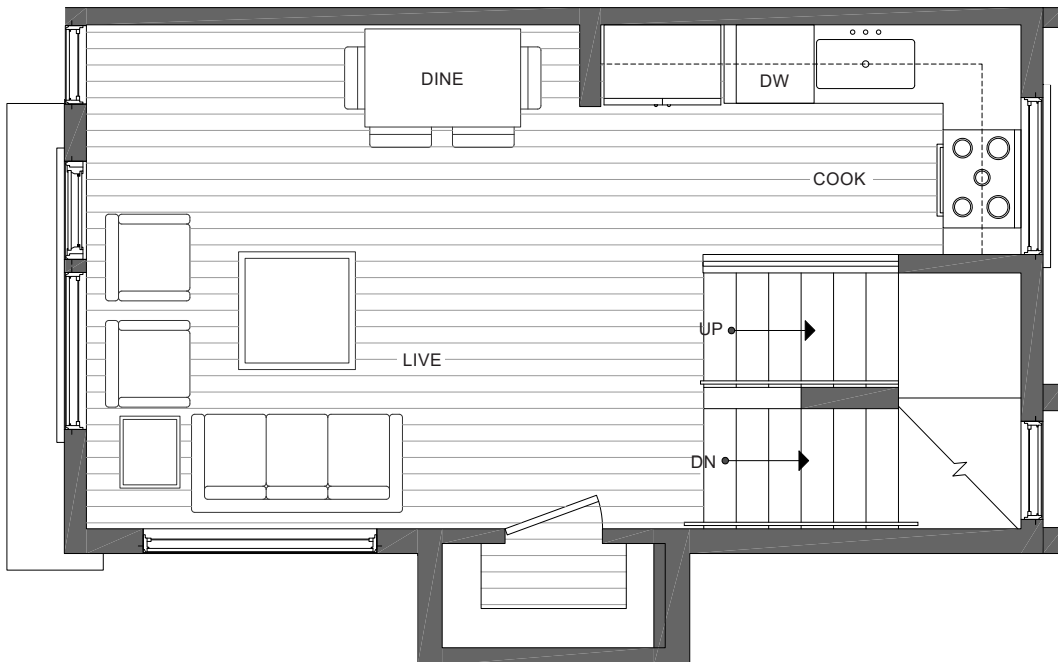

CORAZÓN 1113B 14TH AVE

NORTH SEATTLE, WA 98122

1,174

2

1.75

FIRST FLOOR

SECOND FLOOR

→N

PID: 364

ISOLAHOMES.COM | 206.413.9555 | 13555 SE 36TH ST., SUITE 320, BELLEVUE, WA 98006

Disclaimer: Floor plans and site plans are for illustrative purposes only. In a continuing effort to improve products and designs, final construction elevations, square footages, floor plans and/or materials and colors may vary. Buyer to verify to their own satisfaction.

CORAZÓN 1113B 14TH AVE

NORTH SEATTLE, WA 98122

1,174

2

1.75

THIRD FLOOR

ROOF DECK

→N