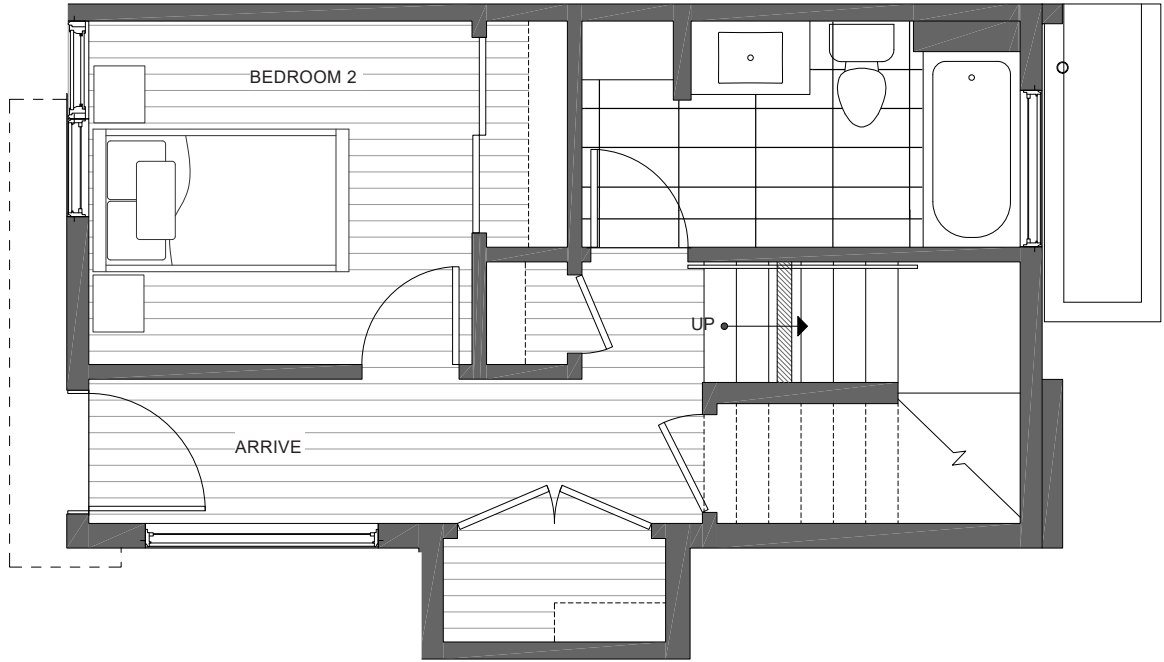

CORAZÓN 1113B 14TH AVE

NORTH SEATTLE, WA 98122

1,174

2

1.75

FIRST FLOOR

SECOND FLOOR

→N

PID: 364

ISOLAHOMES.COM | 206.413.9555 | 13555 SE 36TH ST., SUITE 320, BELLEVUE, WA 98006

Disclaimer: Floor plans and site plans are for illustrative purposes only. In a continuing effort to improve products and designs, final construction elevations, square footages, floor plans and/or materials and colors may vary. Buyer to verify to their own satisfaction.

CORAZÓN 1113B 14TH AVE

NORTH SEATTLE, WA 98122

1,174

2

1.75

THIRD FLOOR

ROOF DECK

→N