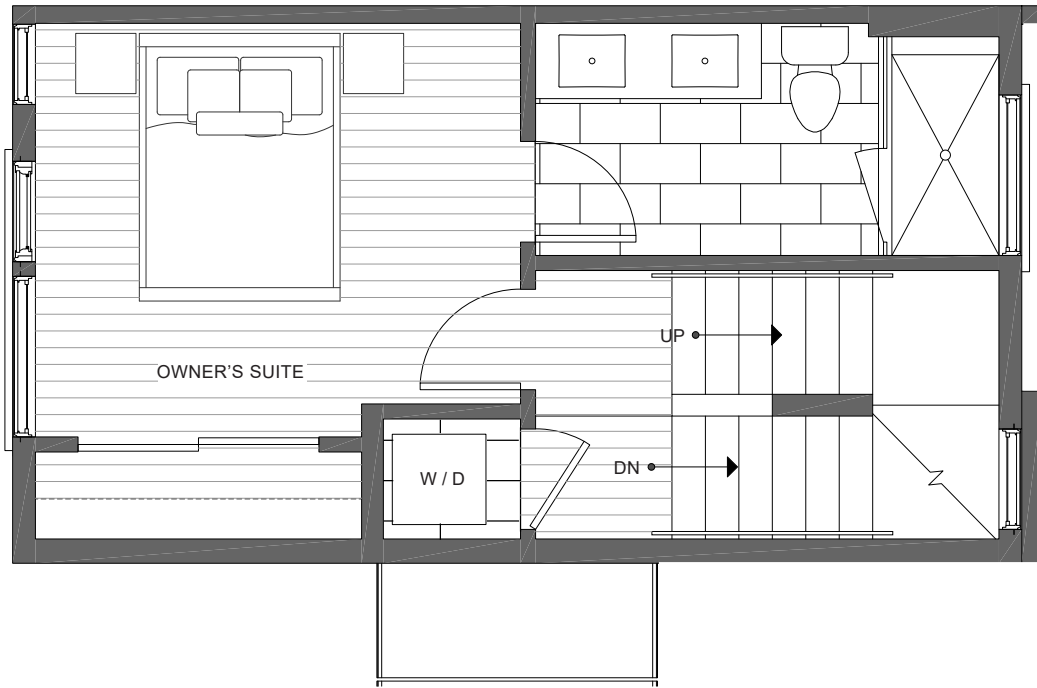

CORAZÓN 1113B 14TH AVE

NORTH SEATTLE, WA 98122

1,174

2

1.75

FIRST FLOOR

SECOND FLOOR

→N

PID: 364

ISOLAHOMES.COM | 206.413.9555 | 13555 SE 36TH ST., SUITE 320, BELLEVUE, WA 98006

Disclaimer: Floor plans and site plans are for illustrative purposes only. In a continuing effort to improve products and designs, final construction elevations, square footages, floor plans and/or materials and colors may vary. Buyer to verify to their own satisfaction.

CORAZÓN 1113B 14TH AVE

NORTH SEATTLE, WA 98122

1,174

2

1.75

THIRD FLOOR

ROOF DECK

→N