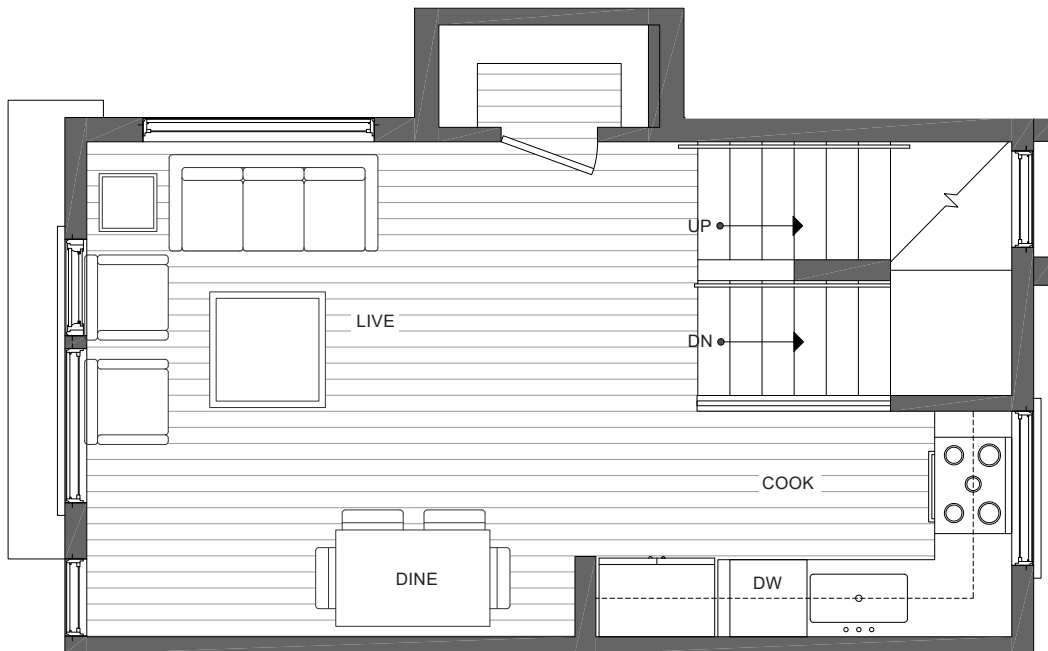

CORAZÓN 1113C 14TH AVE

NORTH SEATTLE, WA 98122

1,174

2

1.75

FIRST FLOOR

SECOND FLOOR

PID: 364

ISOLAHOMES.COM | 206.413.9555 | 13555 SE 36TH ST., SUITE 320, BELLEVUE, WA 98006

Disclaimer: Floor plans and site plans are for illustrative purposes only. In a continuing effort to improve products and designs, final construction elevations, square footages, floor plans and/or materials and colors may vary. Buyer to verify to their own satisfaction.

CORAZÓN 1113C 14TH AVE

NORTH SEATTLE, WA 98122

THIRD FLOOR

ROOF DECK

→N

PID: 364

ISOLAHOMES.COM | 206.413.9555 | 13555 SE 36TH ST., SUITE 320, BELLEVUE, WA 98006

Disclaimer: Floor plans and site plans are for illustrative purposes only. In a continuing effort to improve products and designs, final construction elevations, square footages, floor plans and/or materials and colors may vary. Buyer to verify to their own satisfaction.