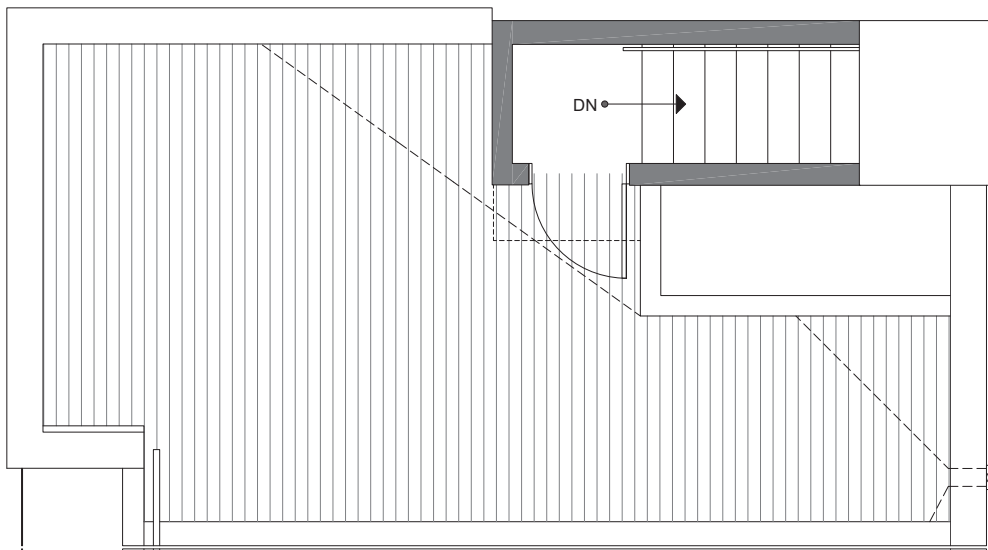

ISOLAHOMES.COM | 206.413.9555 | 13555 SE 36TH ST., SUITE 320, BELLEVUE, WA 98006

Disclaimer: Floor plans and site plans are for illustrative purposes only. In a continuing effort to improve products and designs, final construction elevations, square footages, floor plans and/or materials and colors may vary. Buyer to verify to their own satisfaction.

CORAZÓN 1113C 14TH AVE

NORTH SEATTLE, WA 98122

THIRD FLOOR

ROOF DECK

→N

PID: 364

ISOLAHOMES.COM | 206.413.9555 | 13555 SE 36TH ST., SUITE 320, BELLEVUE, WA 98006

Disclaimer: Floor plans and site plans are for illustrative purposes only. In a continuing effort to improve products and designs, final construction elevations, square footages, floor plans and/or materials and colors may vary. Buyer to verify to their own satisfaction.