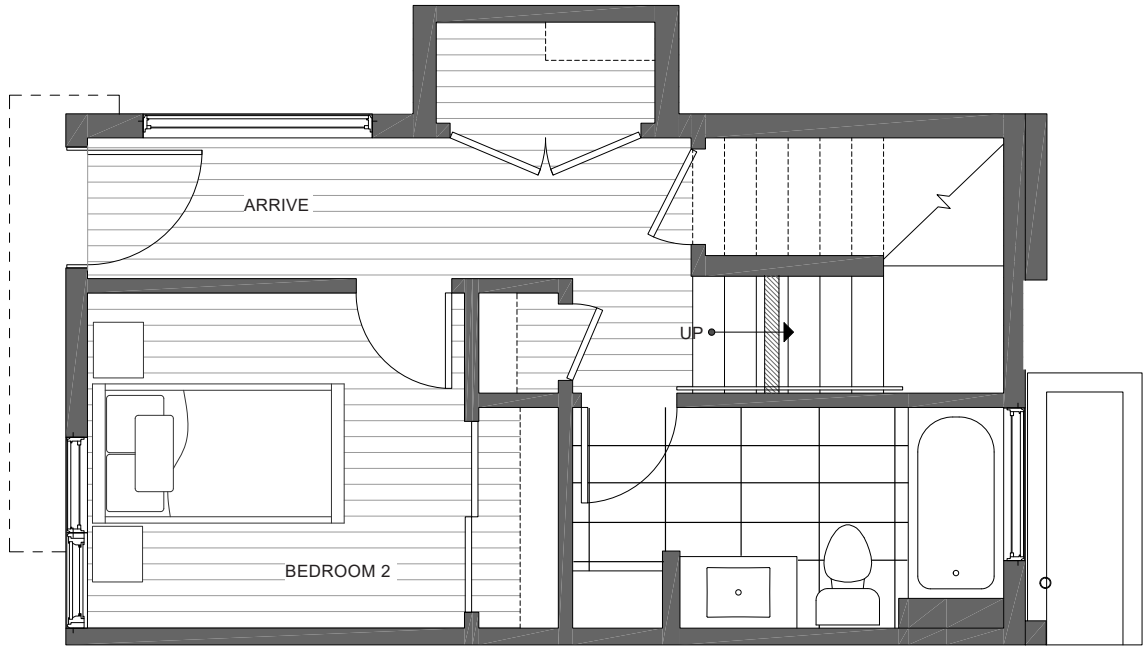

CORAZÓN 1113C 14TH AVE

NORTH SEATTLE, WA 98122

1,174

2

1.75

FIRST FLOOR

SECOND FLOOR

PID: 364

ISOLAHOMES.COM | 206.413.9555 | 13555 SE 36TH ST., SUITE 320, BELLEVUE, WA 98006

Disclaimer: Floor plans and site plans are for illustrative purposes only. In a continuing effort to improve products and designs, final construction elevations, square footages, floor plans and/or materials and colors may vary. Buyer to verify to their own satisfaction.

CORAZÓN 1113C 14TH AVE

NORTH SEATTLE, WA 98122

THIRD FLOOR

ROOF DECK

→N

PID: 364

ISOLAHOMES.COM | 206.413.9555 | 13555 SE 36TH ST., SUITE 320, BELLEVUE, WA 98006

Disclaimer: Floor plans and site plans are for illustrative purposes only. In a continuing effort to improve products and designs, final construction elevations, square footages, floor plans and/or materials and colors may vary. Buyer to verify to their own satisfaction.