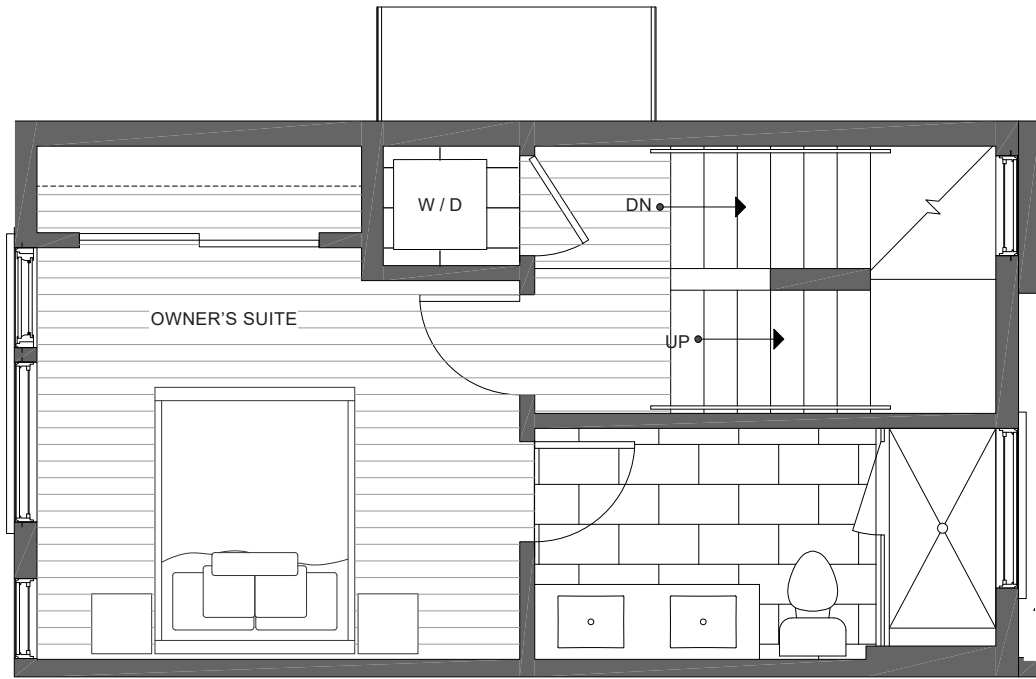

CORAZÓN 1113C 14TH AVE

NORTH SEATTLE, WA 98122

1,174

2

1.75

FIRST FLOOR

SECOND FLOOR

PID: 364

ISOLAHOMES.COM | 206.413.9555 | 13555 SE 36TH ST., SUITE 320, BELLEVUE, WA 98006

Disclaimer: Floor plans and site plans are for illustrative purposes only. In a continuing effort to improve products and designs, final construction elevations, square footages, floor plans and/or materials and colors may vary. Buyer to verify to their own satisfaction.

CORAZÓN 1113C 14TH AVE

NORTH SEATTLE, WA 98122

THIRD FLOOR

ROOF DECK

→N

PID: 364

ISOLAHOMES.COM | 206.413.9555 | 13555 SE 36TH ST., SUITE 320, BELLEVUE, WA 98006

Disclaimer: Floor plans and site plans are for illustrative purposes only. In a continuing effort to improve products and designs, final construction elevations, square footages, floor plans and/or materials and colors may vary. Buyer to verify to their own satisfaction.