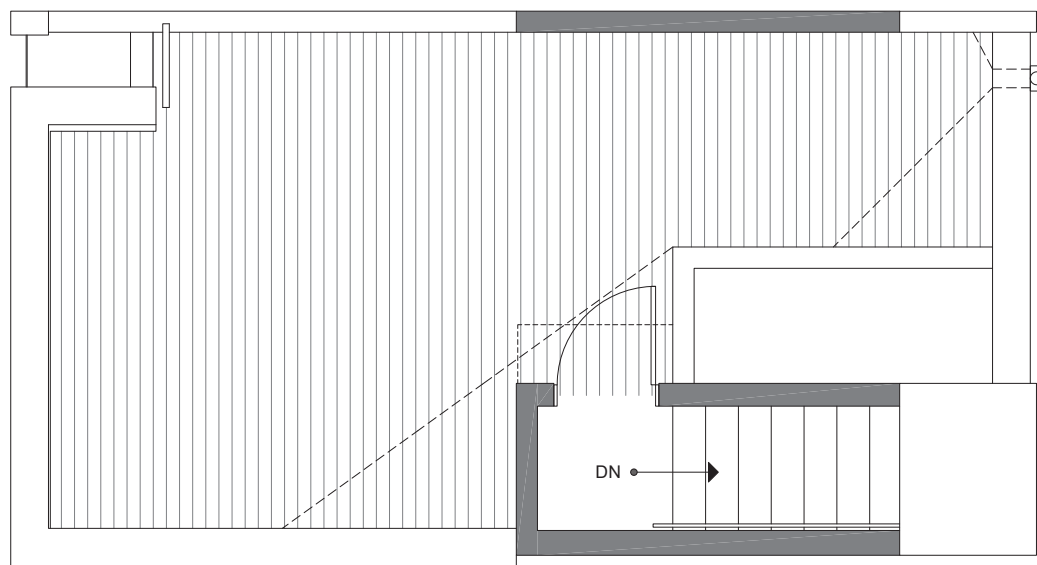

PID: 364

ISOLAHOMES.COM | 206.413.9555 | 13555 SE 36TH ST., SUITE 320, BELLEVUE, WA 98006

Disclaimer: Floor plans and site plans are for illustrative purposes only. In a continuing effort to improve products and designs, final construction elevations, square footages, floor plans and/or materials and colors may vary. Buyer to verify to their own satisfaction.

# CORAZÓN 1113D 14TH AVE

NORTH SEATTLE, WA 98122

1,174

2

1.75

THIRD FLOOR

ROOF DECK

→N