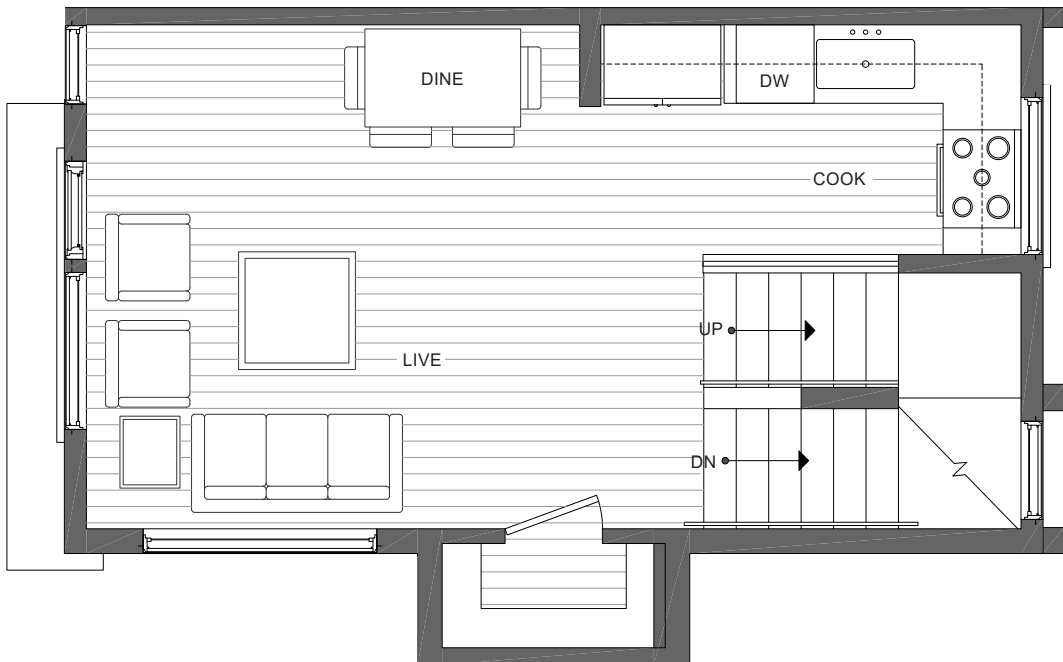

# CORAZÓN 1113D 14TH AVE

NORTH SEATTLE, WA 98122

1,174

2

1.75

FIRST FLOOR

SECOND FLOOR

→N

PID: 364

ISOLAHOMES.COM | 206.413.9555 | 13555 SE 36TH ST., SUITE 320, BELLEVUE, WA 98006

Disclaimer: Floor plans and site plans are for illustrative purposes only. In a continuing effort to improve products and designs, final construction elevations, square footages, floor plans and/or materials and colors may vary. Buyer to verify to their own satisfaction.

# CORAZÓN 1113D 14TH AVE

NORTH SEATTLE, WA 98122

1,174

2

1.75

THIRD FLOOR

ROOF DECK

→N