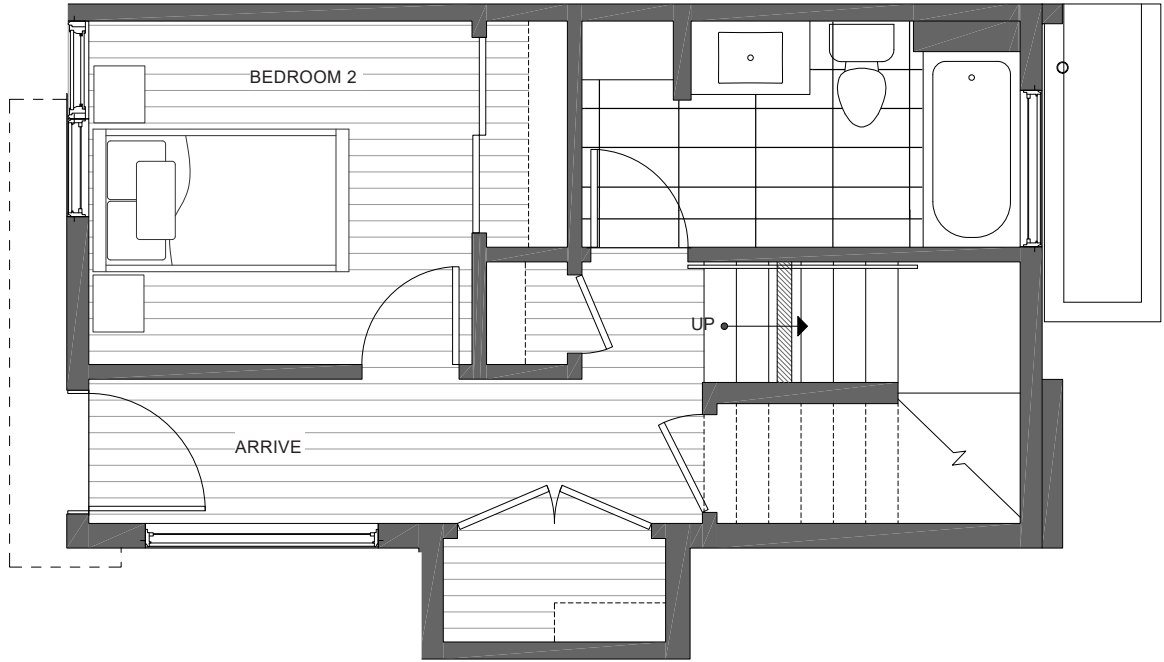

# CORAZÓN 1113D 14TH AVE

NORTH SEATTLE, WA 98122

1,174

2

1.75

FIRST FLOOR

SECOND FLOOR

→N

PID: 364

ISOLAHOMES.COM | 206.413.9555 | 13555 SE 36TH ST., SUITE 320, BELLEVUE, WA 98006

Disclaimer: Floor plans and site plans are for illustrative purposes only. In a continuing effort to improve products and designs, final construction elevations, square footages, floor plans and/or materials and colors may vary. Buyer to verify to their own satisfaction.

# CORAZÓN 1113D 14TH AVE

NORTH SEATTLE, WA 98122

1,174

2

1.75

THIRD FLOOR

ROOF DECK

→N