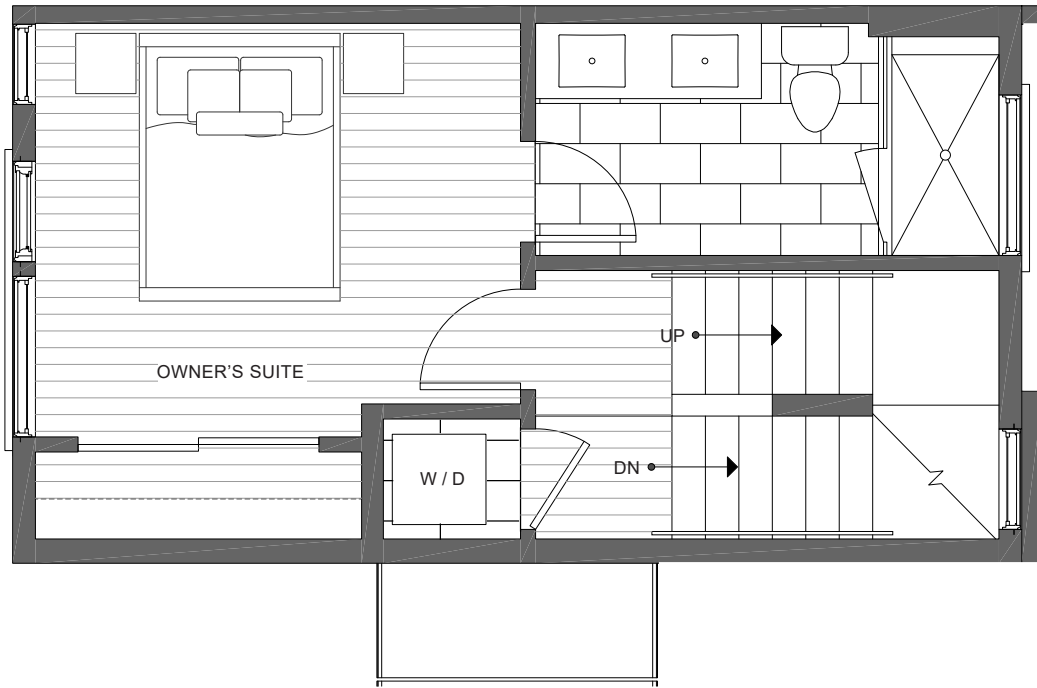

PID: 364

ISOLAHOMES.COM | 206.413.9555 | 13555 SE 36TH ST., SUITE 320, BELLEVUE, WA 98006

Disclaimer: Floor plans and site plans are for illustrative purposes only. In a continuing effort to improve products and designs, final construction elevations, square footages, floor plans and/or materials and colors may vary. Buyer to verify to their own satisfaction.

# CORAZÓN 1113D 14TH AVE

NORTH SEATTLE, WA 98122

1,174

2

1.75

THIRD FLOOR

ROOF DECK

→N