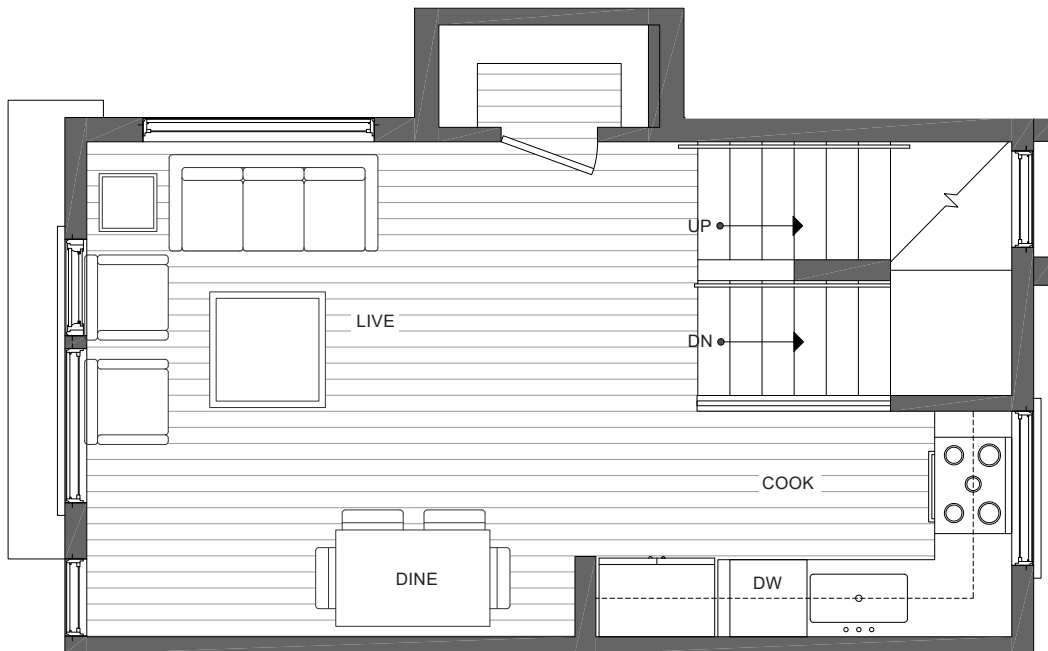

CORAZÓN 1113E 14TH AVE

NORTH SEATTLE, WA 98122

1,174

2

1.75

FIRST FLOOR

SECOND FLOOR

PID: 364

ISOLAHOMES.COM | 206.413.9555 | 13555 SE 36TH ST., SUITE 320, BELLEVUE, WA 98006

Disclaimer: Floor plans and site plans are for illustrative purposes only. In a continuing effort to improve products and designs, final construction elevations, square footages, floor plans and/or materials and colors may vary. Buyer to verify to their own satisfaction.

CORAZÓN 1113E 14TH AVE

NORTH SEATTLE, WA 98122

1,174

2

1.75

THIRD FLOOR

ROOF DECK

→N