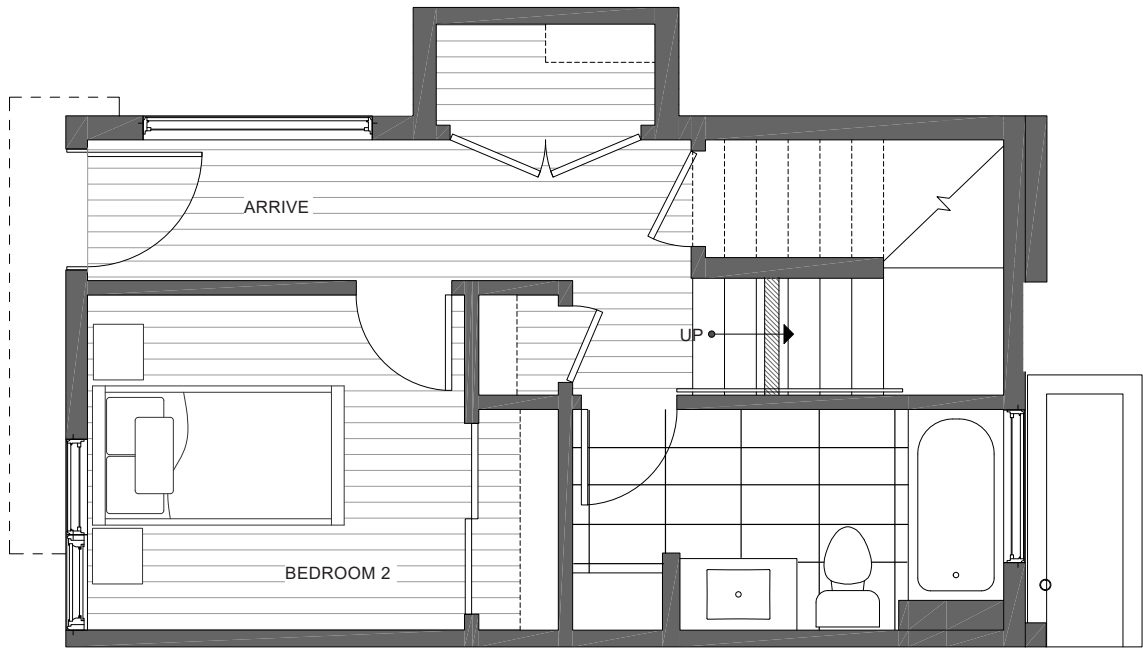

CORAZÓN 1113E 14TH AVE

NORTH SEATTLE, WA 98122

1,174

2

1.75

FIRST FLOOR

SECOND FLOOR

PID: 364

ISOLAHOMES.COM | 206.413.9555 | 13555 SE 36TH ST., SUITE 320, BELLEVUE, WA 98006

Disclaimer: Floor plans and site plans are for illustrative purposes only. In a continuing effort to improve products and designs, final construction elevations, square footages, floor plans and/or materials and colors may vary. Buyer to verify to their own satisfaction.

CORAZÓN 1113E 14TH AVE

NORTH SEATTLE, WA 98122

1,174

2

1.75

THIRD FLOOR

ROOF DECK

→N