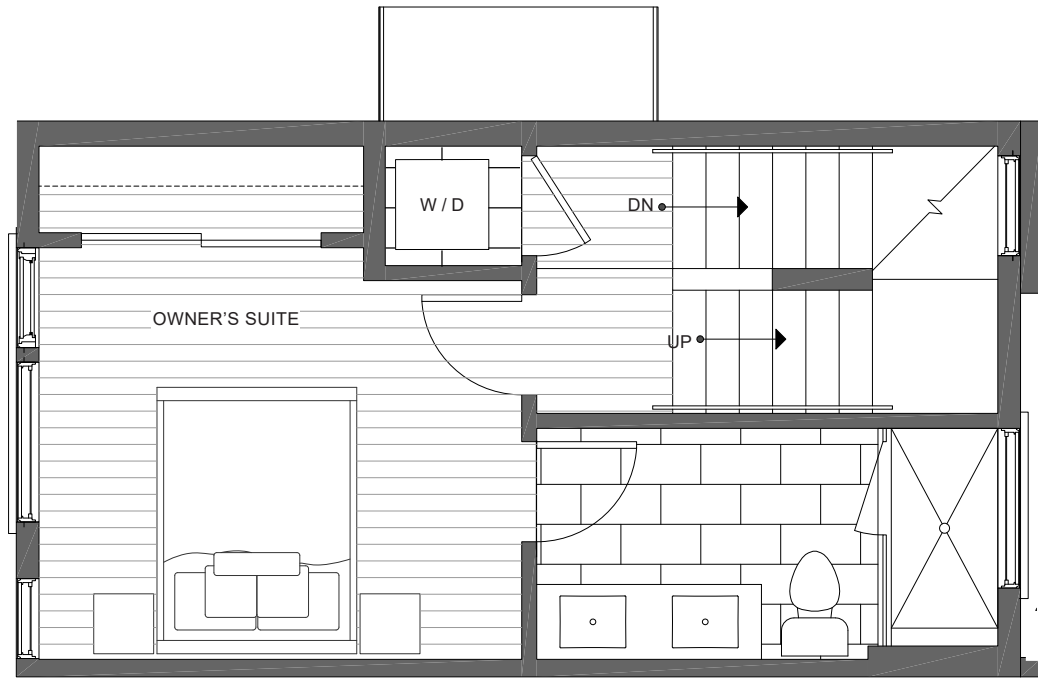

ISOLAHOMES.COM | 206.413.9555 | 13555 SE 36TH ST., SUITE 320, BELLEVUE, WA 98006

Disclaimer: Floor plans and site plans are for illustrative purposes only. In a continuing effort to improve products and designs, final construction elevations, square footages, floor plans and/or materials and colors may vary. Buyer to verify to their own satisfaction.

CORAZÓN 1113E 14TH AVE

NORTH SEATTLE, WA 98122

1,174

2

1.75

THIRD FLOOR

ROOF DECK

→N

PID: 364

ISOLAHOMES.COM | 206.413.9555 | 13555 SE 36TH ST., SUITE 320, BELLEVUE, WA 98006

Disclaimer: Floor plans and site plans are for illustrative purposes only. In a continuing effort to improve products and designs, final construction elevations, square footages, floor plans and/or materials and colors may vary. Buyer to verify to their own satisfaction.