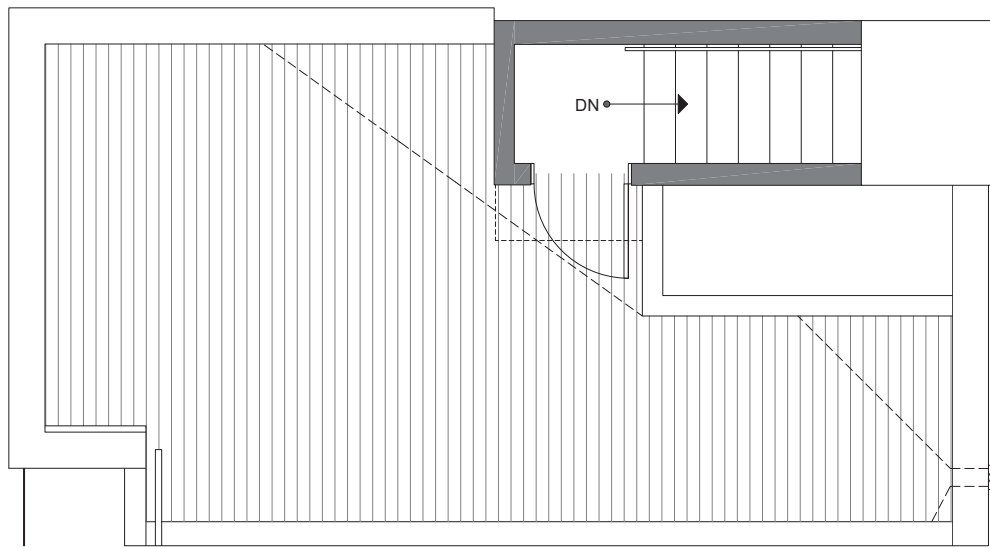

ISOLAHOMES.COM | 206.413.9555 | 13555 SE 36TH ST., SUITE 320, BELLEVUE, WA 98006

Disclaimer: Floor plans and site plans are for illustrative purposes only. In a continuing effort to improve products and designs, final construction elevations, square footages, floor plans and/or materials and colors may vary. Buyer to verify to their own satisfaction.

CORAZÓN 1113E 14TH AVE

NORTH SEATTLE, WA 98122

1,174

2

1.75

THIRD FLOOR

ROOF DECK

→N

PID: 364

ISOLAHOMES.COM | 206.413.9555 | 13555 SE 36TH ST., SUITE 320, BELLEVUE, WA 98006

Disclaimer: Floor plans and site plans are for illustrative purposes only. In a continuing effort to improve products and designs, final construction elevations, square footages, floor plans and/or materials and colors may vary. Buyer to verify to their own satisfaction.