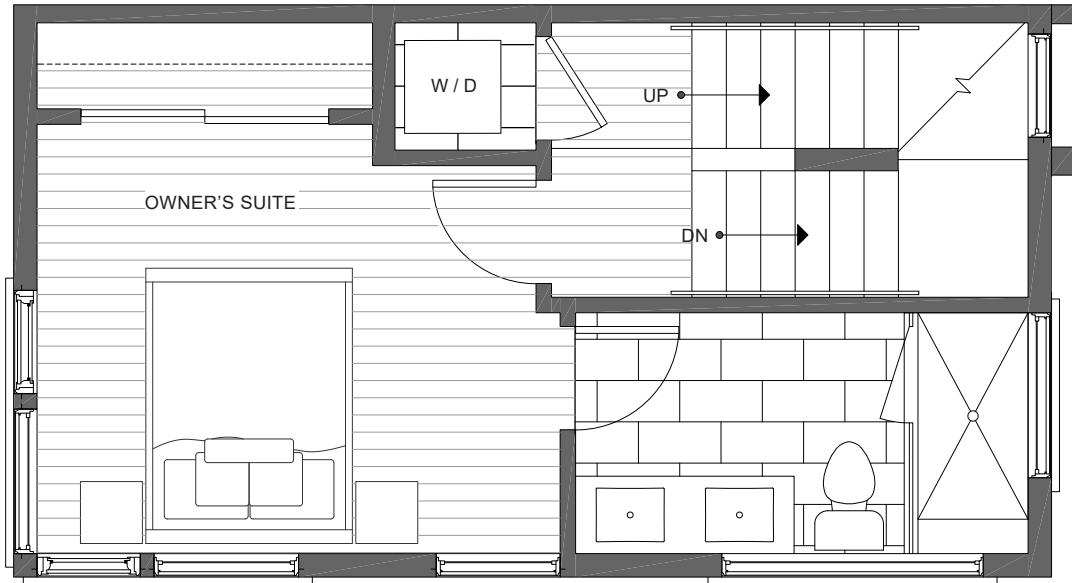

ISOLAHOMES.COM | 206.413.9555 | 13555 SE 36TH ST., SUITE 320, BELLEVUE, WA 98006

Disclaimer: Floor plans and site plans are for illustrative purposes only. In a continuing effort to improve products and designs, final construction elevations, square footages, floor plans and/or materials and colors may vary. Buyer to verify to their own satisfaction.

CORAZÓN 1113F 14TH AVE

NORTH SEATTLE, WA 98122

1,135

2

1.75

THIRD FLOOR

ROOF DECK

→N

PID: 364

ISOLAHOMES.COM | 206.413.9555 | 13555 SE 36TH ST., SUITE 320, BELLEVUE, WA 98006

Disclaimer: Floor plans and site plans are for illustrative purposes only. In a continuing effort to improve products and designs, final construction elevations, square footages, floor plans and/or materials and colors may vary. Buyer to verify to their own satisfaction.