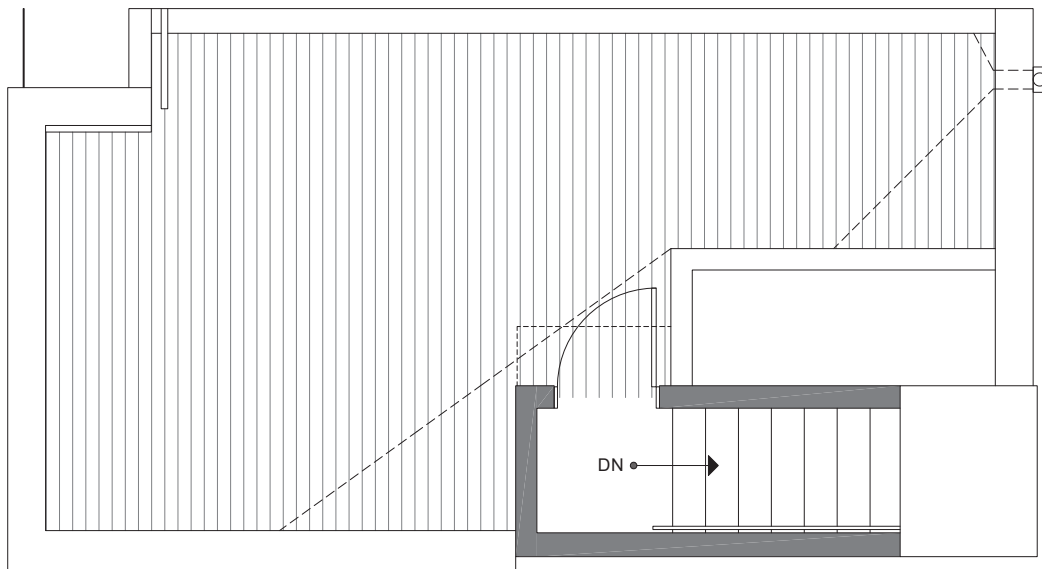

ISOLAHOMES.COM | 206.413.9555 | 13555 SE 36TH ST., SUITE 320, BELLEVUE, WA 98006

Disclaimer: Floor plans and site plans are for illustrative purposes only. In a continuing effort to improve products and designs, final construction elevations, square footages, floor plans and/or materials and colors may vary. Buyer to verify to their own satisfaction.

CORAZÓN 1113F 14TH AVE

NORTH SEATTLE, WA 98122

1,135

2

1.75

THIRD FLOOR

ROOF DECK

→N

PID: 364

ISOLAHOMES.COM | 206.413.9555 | 13555 SE 36TH ST., SUITE 320, BELLEVUE, WA 98006

Disclaimer: Floor plans and site plans are for illustrative purposes only. In a continuing effort to improve products and designs, final construction elevations, square footages, floor plans and/or materials and colors may vary. Buyer to verify to their own satisfaction.