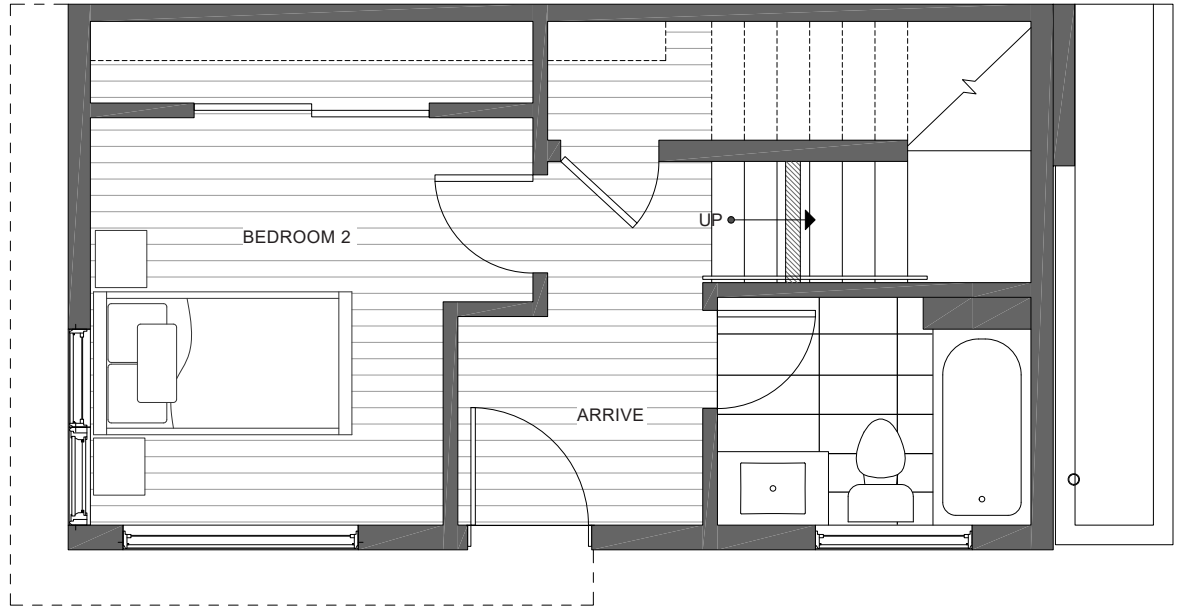

CORAZÓN 1113F 14TH AVE

NORTH SEATTLE, WA 98122

1,135

2

1.75

FIRST FLOOR

SECOND FLOOR

PID: 364

ISOLAHOMES.COM | 206.413.9555 | 13555 SE 36TH ST., SUITE 320, BELLEVUE, WA 98006

Disclaimer: Floor plans and site plans are for illustrative purposes only. In a continuing effort to improve products and designs, final construction elevations, square footages, floor plans and/or materials and colors may vary. Buyer to verify to their own satisfaction.

CORAZÓN 1113F 14TH AVE

NORTH SEATTLE, WA 98122

1,135

2

1.75

THIRD FLOOR

ROOF DECK

→N