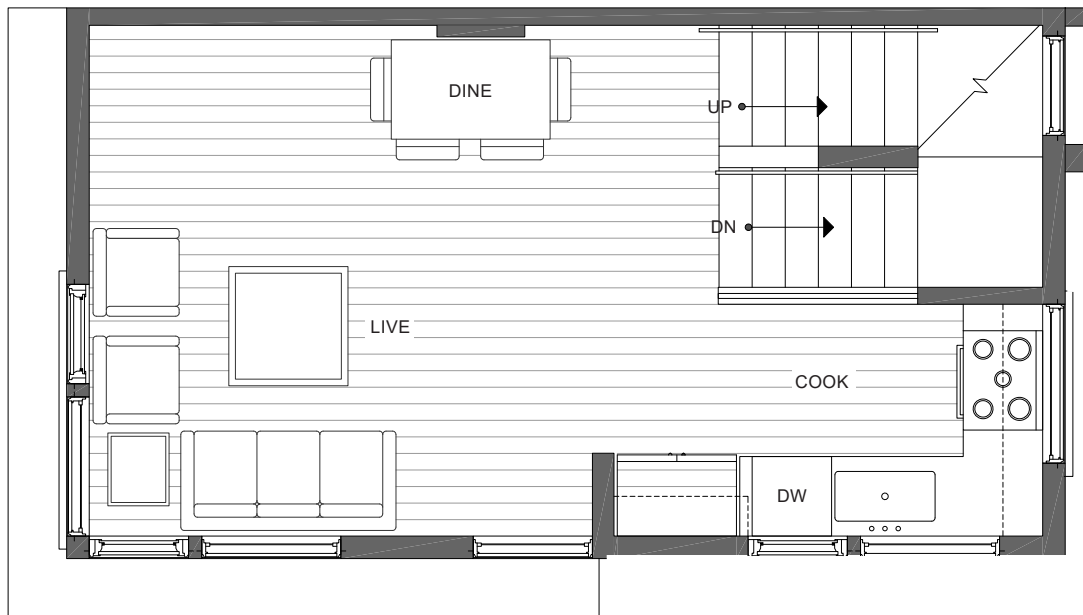

CORAZÓN 1113F 14TH AVE

NORTH SEATTLE, WA 98122

1,135

2

1.75

FIRST FLOOR

SECOND FLOOR

PID: 364

ISOLAHOMES.COM | 206.413.9555 | 13555 SE 36TH ST., SUITE 320, BELLEVUE, WA 98006

Disclaimer: Floor plans and site plans are for illustrative purposes only. In a continuing effort to improve products and designs, final construction elevations, square footages, floor plans and/or materials and colors may vary. Buyer to verify to their own satisfaction.

CORAZÓN 1113F 14TH AVE

NORTH SEATTLE, WA 98122

1,135

2

1.75

THIRD FLOOR

ROOF DECK

→N