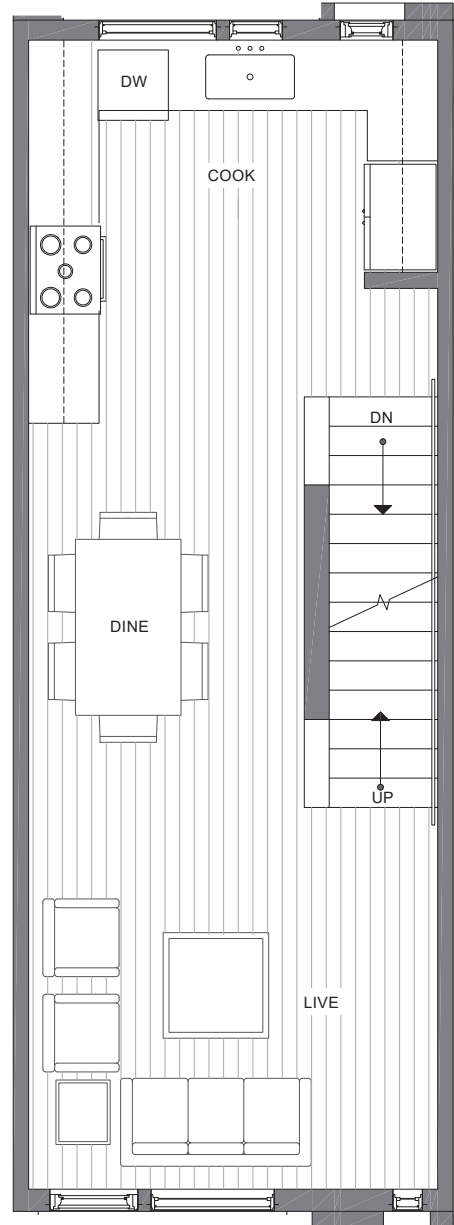

CORAZÓN 1101B 14TH AVE

SOUTH SEATTLE, WA 98122

1,281

2

1.75

FIRST FLOOR

SECOND FLOOR

PID: 364

ISOLAHOMES.COM | 206.413.9555 | 13555 SE 36TH ST., SUITE 320, BELLEVUE, WA 98006

Disclaimer: Floor plans and site plans are for illustrative purposes only. In a continuing effort to improve products and designs, final construction elevations, square footages, floor plans and/or materials and colors may vary. Buyer to verify to their own satisfaction.

CORAZÓN 1101B 14TH AVE

SOUTH SEATTLE, WA 98122

THIRD FLOOR

ROOF DECK

PID: 364

ISOLAHOMES.COM | 206.413.9555 | 13555 SE 36TH ST., SUITE 320, BELLEVUE, WA 98006

Disclaimer: Floor plans and site plans are for illustrative purposes only. In a continuing effort to improve products and designs, final construction elevations, square footages, floor plans and/or materials and colors may vary. Buyer to verify to their own satisfaction.