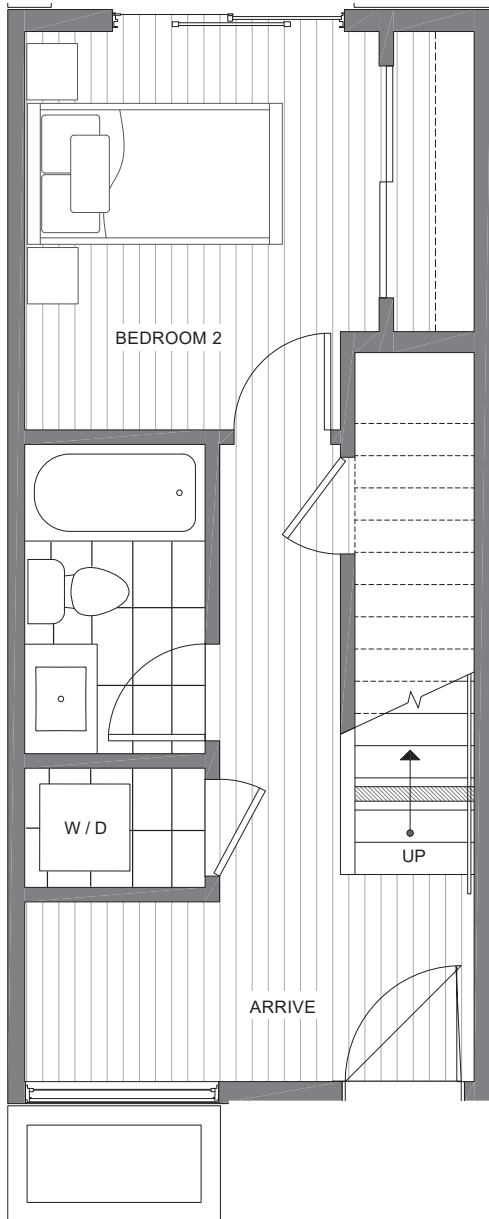

CORAZÓN 1101B 14TH AVE

SOUTH SEATTLE, WA 98122

1,281

2

1.75

FIRST FLOOR

SECOND FLOOR

PID: 364

ISOLAHOMES.COM | 206.413.9555 | 13555 SE 36TH ST., SUITE 320, BELLEVUE, WA 98006

Disclaimer: Floor plans and site plans are for illustrative purposes only. In a continuing effort to improve products and designs, final construction elevations, square footages, floor plans and/or materials and colors may vary. Buyer to verify to their own satisfaction.

CORAZÓN 1101B 14TH AVE

SOUTH SEATTLE, WA 98122

THIRD FLOOR

ROOF DECK

PID: 364

ISOLAHOMES.COM | 206.413.9555 | 13555 SE 36TH ST., SUITE 320, BELLEVUE, WA 98006

Disclaimer: Floor plans and site plans are for illustrative purposes only. In a continuing effort to improve products and designs, final construction elevations, square footages, floor plans and/or materials and colors may vary. Buyer to verify to their own satisfaction.