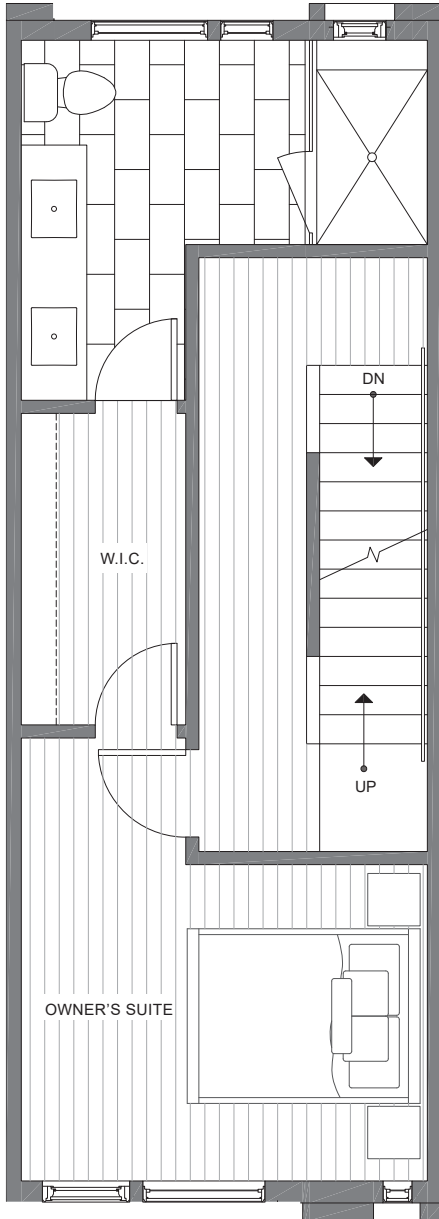

CORAZÓN 1101B 14TH AVE

SOUTH SEATTLE, WA 98122

1,281

2

1.75

FIRST FLOOR

SECOND FLOOR

PID: 364

ISOLAHOMES.COM | 206.413.9555 | 13555 SE 36TH ST., SUITE 320, BELLEVUE, WA 98006

Disclaimer: Floor plans and site plans are for illustrative purposes only. In a continuing effort to improve products and designs, final construction elevations, square footages, floor plans and/or materials and colors may vary. Buyer to verify to their own satisfaction.

CORAZÓN 1101B 14TH AVE

SOUTH SEATTLE, WA 98122

THIRD FLOOR

ROOF DECK

PID: 364

ISOLAHOMES.COM | 206.413.9555 | 13555 SE 36TH ST., SUITE 320, BELLEVUE, WA 98006

Disclaimer: Floor plans and site plans are for illustrative purposes only. In a continuing effort to improve products and designs, final construction elevations, square footages, floor plans and/or materials and colors may vary. Buyer to verify to their own satisfaction.