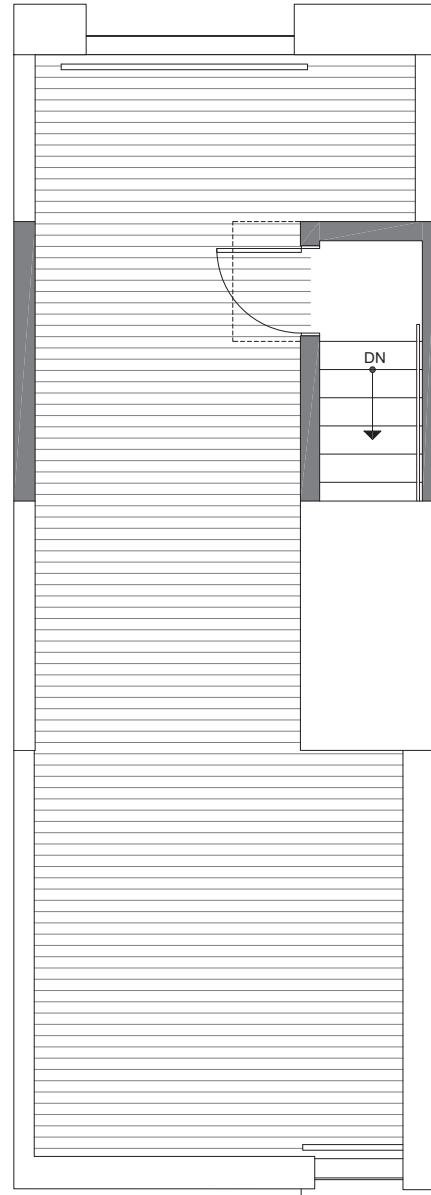

CORAZÓN 1101B 14TH AVE

SOUTH SEATTLE, WA 98122

1,281

2

1.75

FIRST FLOOR

SECOND FLOOR

PID: 364

ISOLAHOMES.COM | 206.413.9555 | 13555 SE 36TH ST., SUITE 320, BELLEVUE, WA 98006

Disclaimer: Floor plans and site plans are for illustrative purposes only. In a continuing effort to improve products and designs, final construction elevations, square footages, floor plans and/or materials and colors may vary. Buyer to verify to their own satisfaction.

CORAZÓN 1101B 14TH AVE

SOUTH SEATTLE, WA 98122

THIRD FLOOR

ROOF DECK

PID: 364

ISOLAHOMES.COM | 206.413.9555 | 13555 SE 36TH ST., SUITE 320, BELLEVUE, WA 98006

Disclaimer: Floor plans and site plans are for illustrative purposes only. In a continuing effort to improve products and designs, final construction elevations, square footages, floor plans and/or materials and colors may vary. Buyer to verify to their own satisfaction.