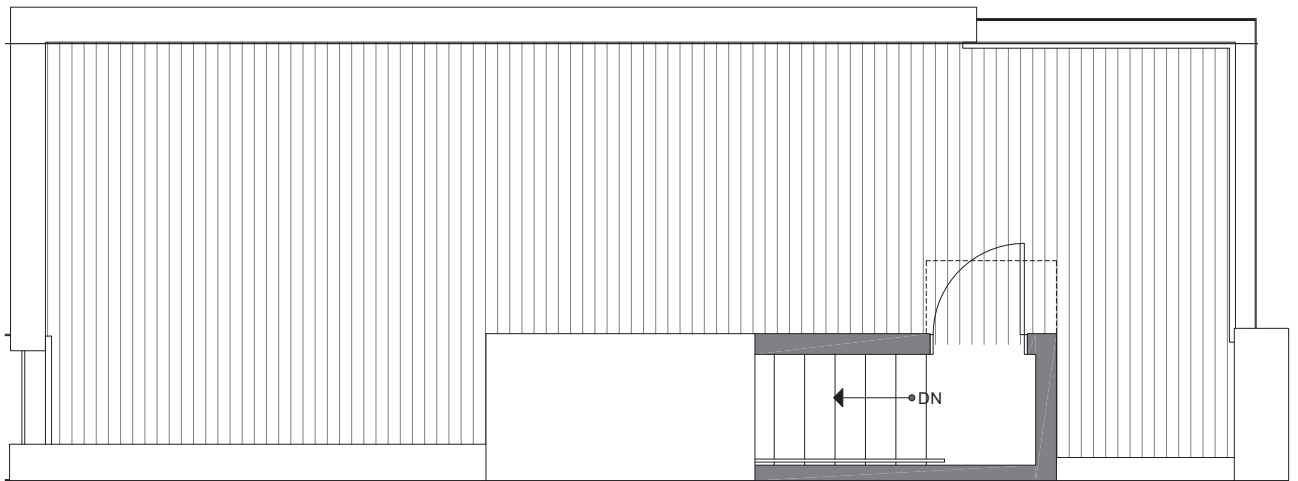

CORAZÓN 1332 E SPRING ST

SOUTH SEATTLE, WA 98122

1,264

2

1.75

THIRD FLOOR

ROOF DECK

→N

PID: 364

ISOLAHOMES.COM | 206.413.9555 | 13555 SE 36TH ST., SUITE 320, BELLEVUE, WA 98006

Disclaimer: Floor plans and site plans are for illustrative purposes only. In a continuing effort to improve products and designs, final construction elevations, square footages, floor plans and/or materials and colors may vary. Buyer to verify to their own satisfaction.