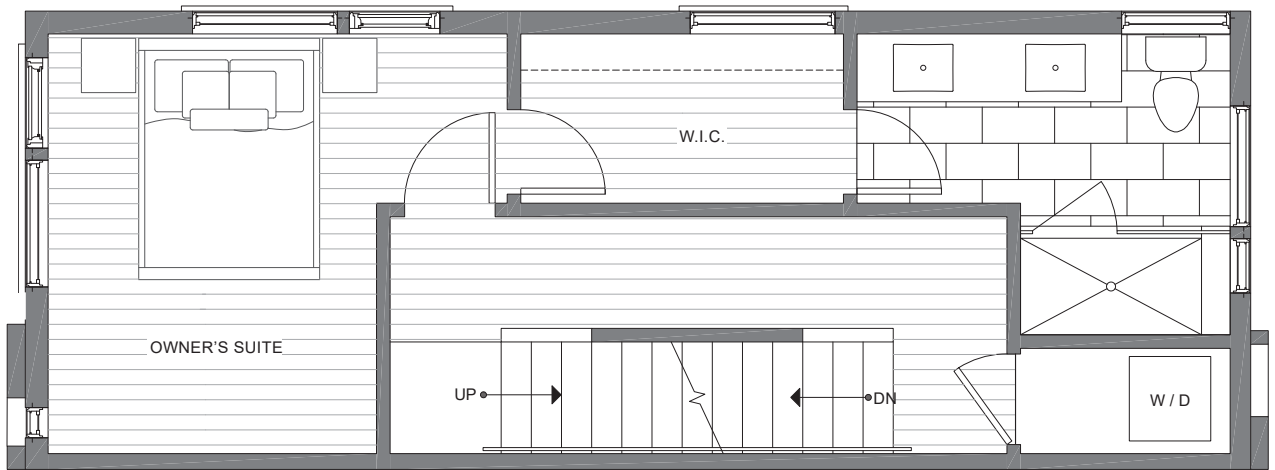

PID: 364

ISOLAHOMES.COM | 206.413.9555 | 13555 SE 36TH ST., SUITE 320, BELLEVUE, WA 98006

Disclaimer: Floor plans and site plans are for illustrative purposes only. In a continuing effort to improve products and designs, final construction elevations, square footages, floor plans and/or materials and colors may vary. Buyer to verify to their own satisfaction.

CORAZÓN 1332 E SPRING ST

SOUTH SEATTLE, WA 98122

1,264

2

1.75

THIRD FLOOR

ROOF DECK

→N