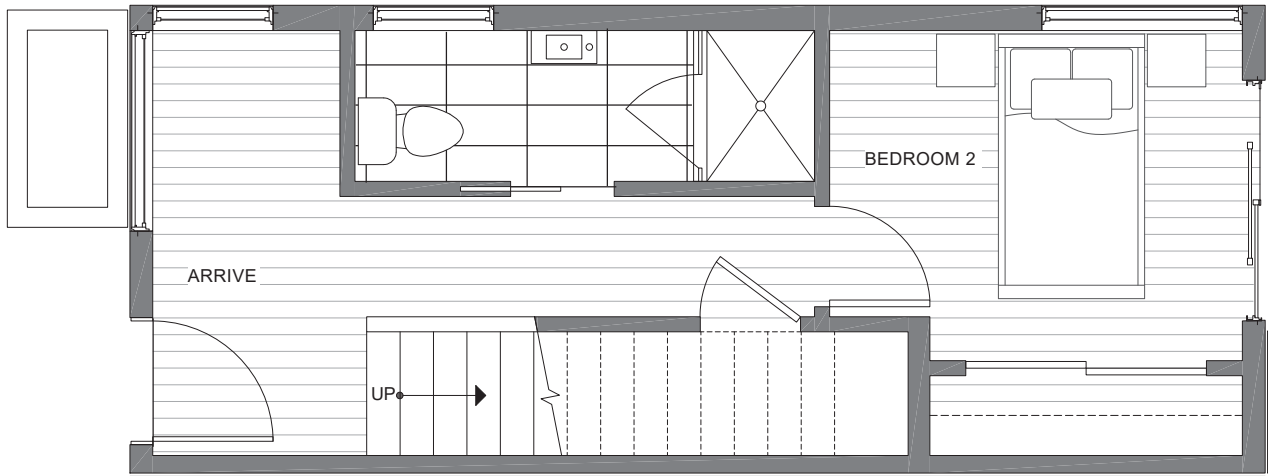

CORAZÓN 1332 E SPRING ST

SOUTH SEATTLE, WA 98122

1,264

2

1.75

FIRST FLOOR

SECOND FLOOR

→N

PID: 364

ISOLAHOMES.COM | 206.413.9555 | 13555 SE 36TH ST., SUITE 320, BELLEVUE, WA 98006

Disclaimer: Floor plans and site plans are for illustrative purposes only. In a continuing effort to improve products and designs, final construction elevations, square footages, floor plans and/or materials and colors may vary. Buyer to verify to their own satisfaction.

CORAZÓN 1332 E SPRING ST

SOUTH SEATTLE, WA 98122

1,264

2

1.75

THIRD FLOOR

ROOF DECK

→N