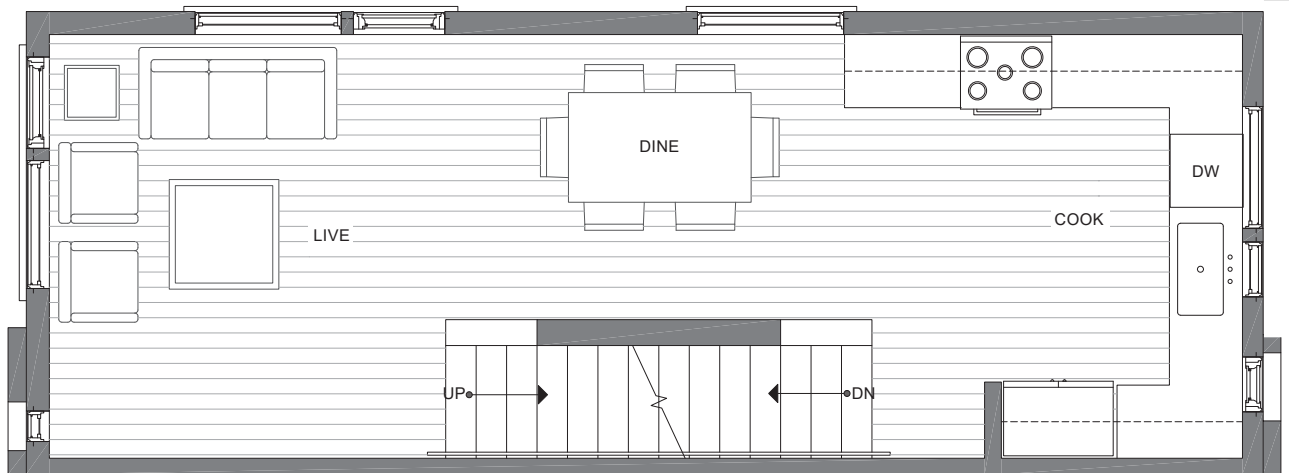

CORAZÓN 1332 E SPRING ST

SOUTH SEATTLE, WA 98122

1,264

2

1.75

FIRST FLOOR

SECOND FLOOR

→N

PID: 364

ISOLAHOMES.COM | 206.413.9555 | 13555 SE 36TH ST., SUITE 320, BELLEVUE, WA 98006

Disclaimer: Floor plans and site plans are for illustrative purposes only. In a continuing effort to improve products and designs, final construction elevations, square footages, floor plans and/or materials and colors may vary. Buyer to verify to their own satisfaction.

CORAZÓN 1332 E SPRING ST

SOUTH SEATTLE, WA 98122

1,264

2

1.75

THIRD FLOOR

ROOF DECK

→N