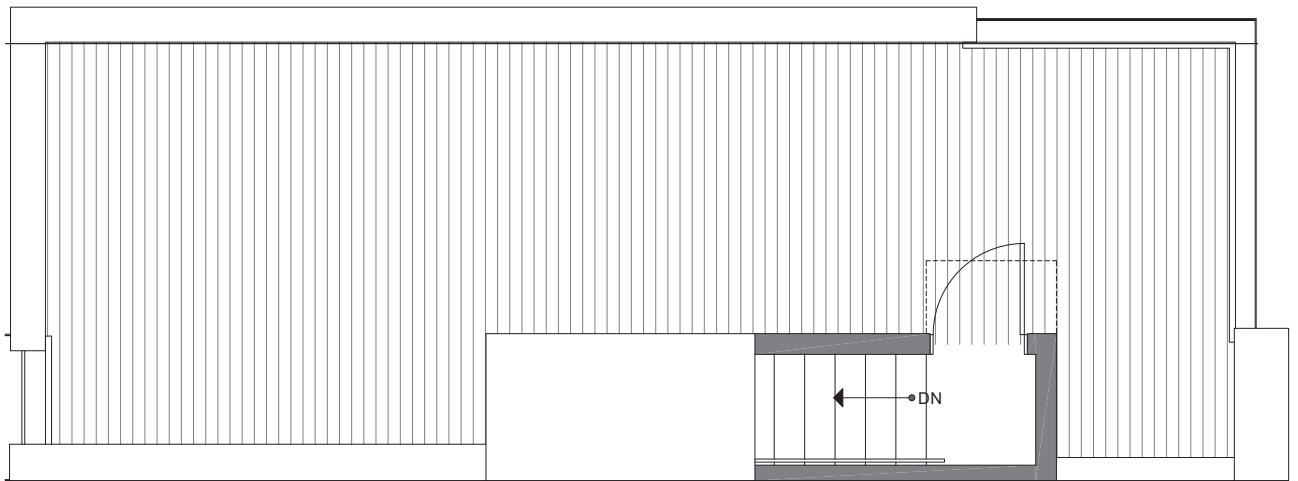

# CORAZÓN 1332 E SPRING ST

SOUTH SEATTLE, WA 98122

1,264

2

1.75

PARKING SPACE

THIRD FLOOR

ROOF DECK

→N

PID: 364

ISOLAHOMES.COM | 206.413.9555 | 13555 SE 36TH ST., SUITE 320, BELLEVUE, WA 98006

Disclaimer: Floor plans and site plans are for illustrative purposes only. In a continuing effort to improve products and designs, final construction elevations, square footages, floor plans and/or materials and colors may vary. Buyer to verify to their own satisfaction.