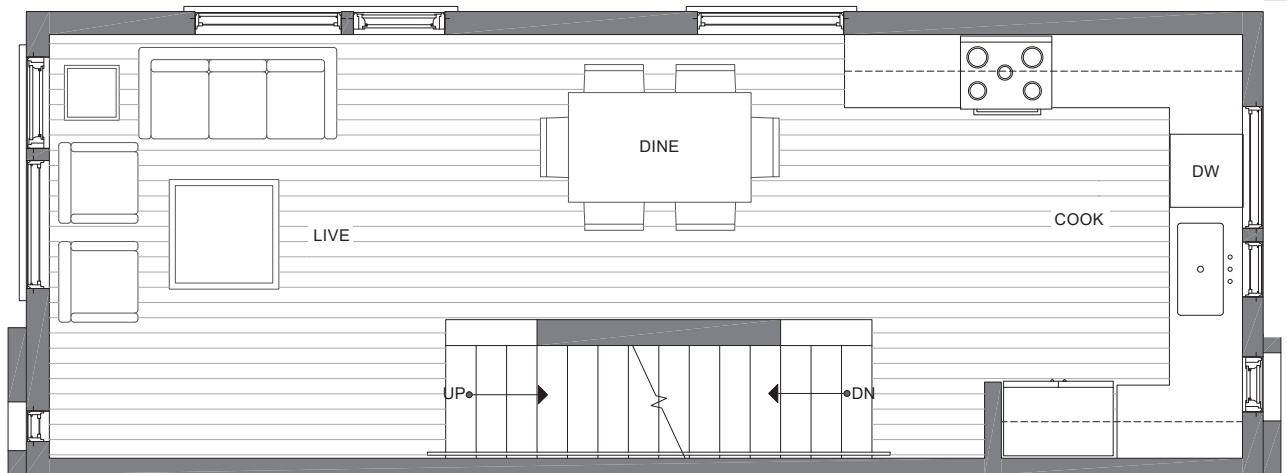

# CORAZÓN 1332 E SPRING ST

SOUTH SEATTLE, WA 98122

1,264

2

1.75

PARKING SPACE

FIRST FLOOR

SECOND FLOOR

→N

PID: 364

ISOLAHOMES.COM | 206.413.9555 | 13555 SE 36TH ST., SUITE 320, BELLEVUE, WA 98006

Disclaimer: Floor plans and site plans are for illustrative purposes only. In a continuing effort to improve products and designs, final construction elevations, square footages, floor plans and/or materials and colors may vary. Buyer to verify to their own satisfaction.

# CORAZÓN 1332 E SPRING ST

SOUTH SEATTLE, WA 98122

1,264

2

1.75

PARKING SPACE

THIRD FLOOR

ROOF DECK