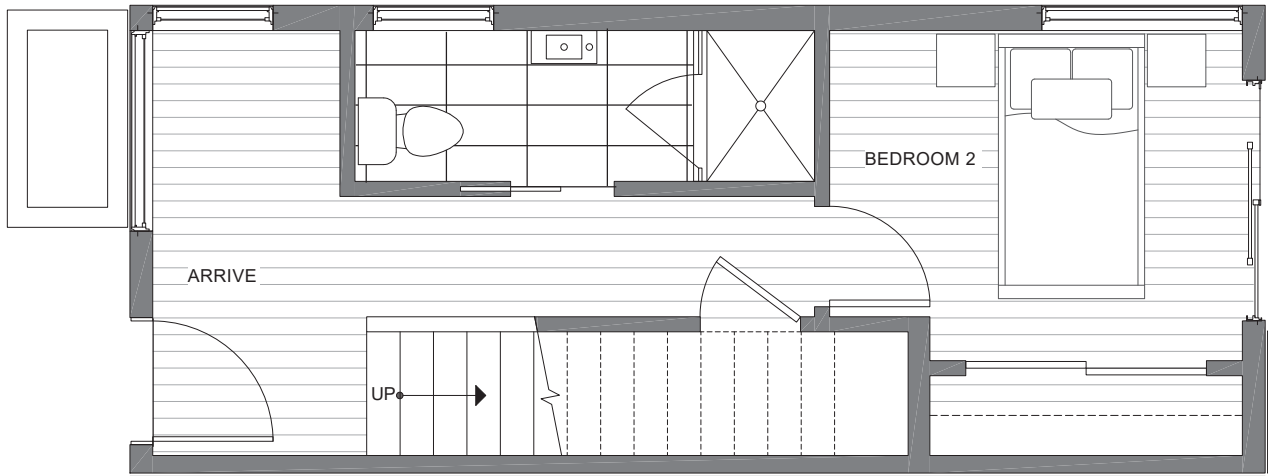

# CORAZÓN 1332 E SPRING ST

SOUTH SEATTLE, WA 98122

1,264

2

1.75

PARKING SPACE

FIRST FLOOR

SECOND FLOOR

→N

PID: 364

ISOLAHOMES.COM | 206.413.9555 | 13555 SE 36TH ST., SUITE 320, BELLEVUE, WA 98006

Disclaimer: Floor plans and site plans are for illustrative purposes only. In a continuing effort to improve products and designs, final construction elevations, square footages, floor plans and/or materials and colors may vary. Buyer to verify to their own satisfaction.

# CORAZÓN 1332 E SPRING ST

SOUTH SEATTLE, WA 98122

1,264

2

1.75

PARKING SPACE

THIRD FLOOR

ROOF DECK