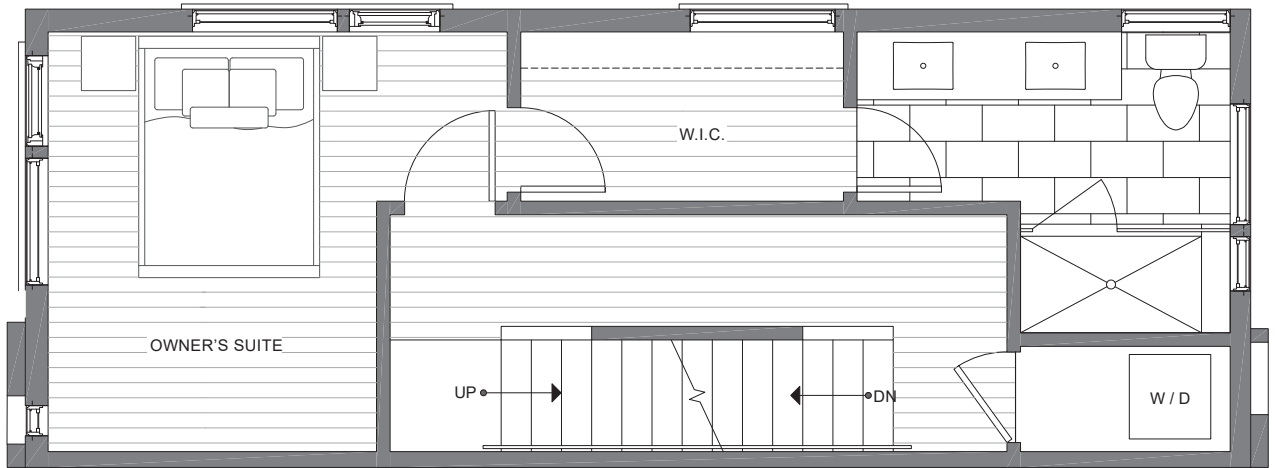

→N

PID: 364

ISOLAHOMES.COM | 206.413.9555 | 13555 SE 36TH ST., SUITE 320, BELLEVUE, WA 98006

Disclaimer: Floor plans and site plans are for illustrative purposes only. In a continuing effort to improve products and designs, final construction elevations, square footages, floor plans and/or materials and colors may vary. Buyer to verify to their own satisfaction.

# CORAZÓN 1332 E SPRING ST

SOUTH SEATTLE, WA 98122

1,264

2

1.75

PARKING SPACE

THIRD FLOOR

ROOF DECK