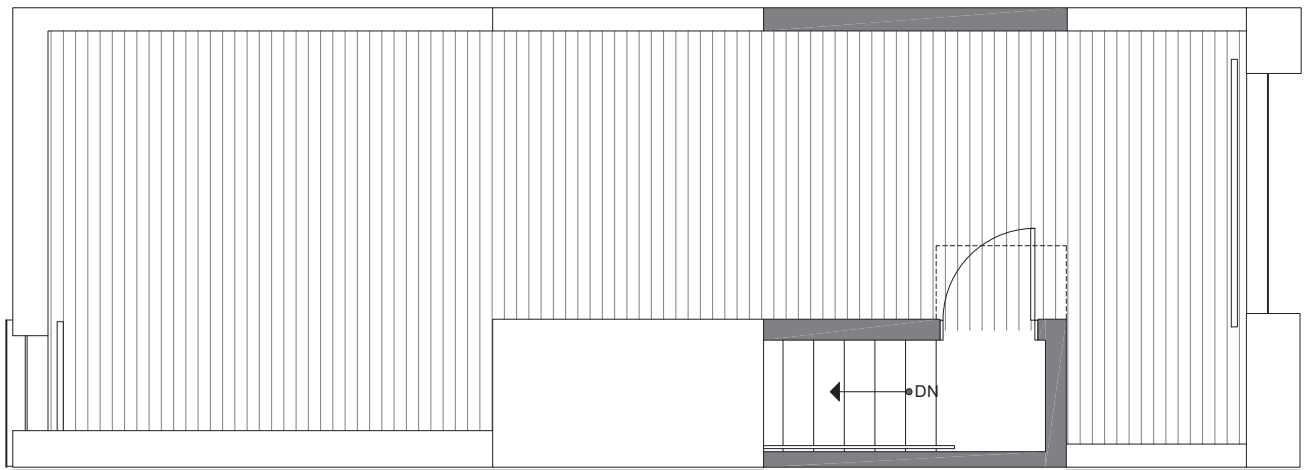

PID: 364

ISOLAHOMES.COM | 206.413.9555 | 13555 SE 36TH ST., SUITE 320, BELLEVUE, WA 98006

Disclaimer: Floor plans and site plans are for illustrative purposes only. In a continuing effort to improve products and designs, final construction elevations, square footages, floor plans and/or materials and colors may vary. Buyer to verify to their own satisfaction.

# CORAZÓN 1334 E SPRING ST

SOUTH SEATTLE, WA 98122

1,282

2

1.75

THIRD FLOOR

ROOF DECK

→N