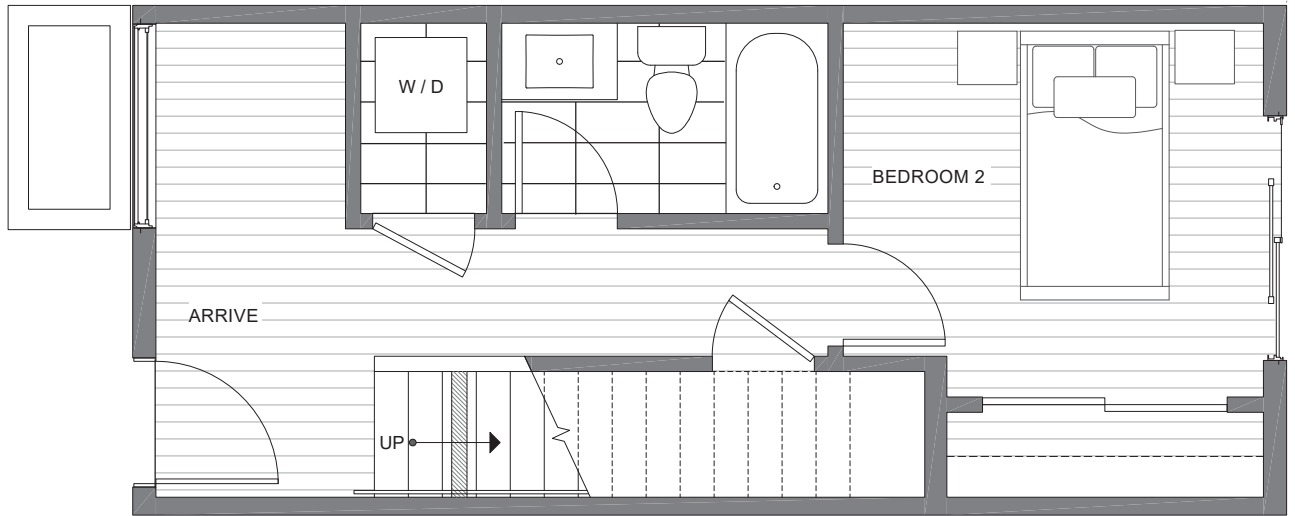

# CORAZÓN 1334 E SPRING ST

SOUTH SEATTLE, WA 98122

1,282

2

1.75

FIRST FLOOR

SECOND FLOOR

→N

PID: 364

ISOLAHOMES.COM | 206.413.9555 | 13555 SE 36TH ST., SUITE 320, BELLEVUE, WA 98006

Disclaimer: Floor plans and site plans are for illustrative purposes only. In a continuing effort to improve products and designs, final construction elevations, square footages, floor plans and/or materials and colors may vary. Buyer to verify to their own satisfaction.

# CORAZÓN 1334 E SPRING ST

SOUTH SEATTLE, WA 98122

1,282

2

1.75

THIRD FLOOR

ROOF DECK

→N