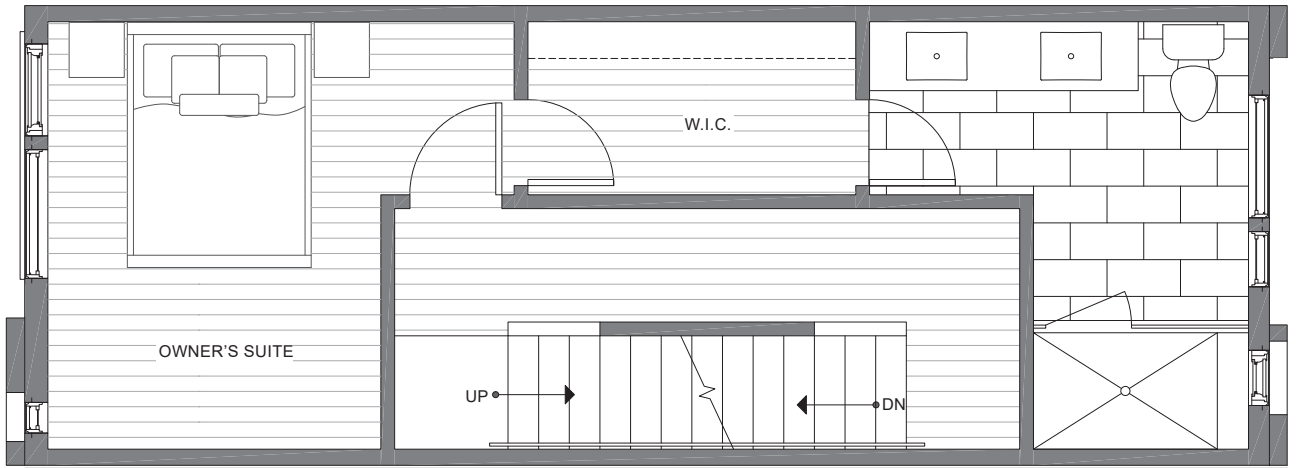

PID: 364

ISOLAHOMES.COM | 206.413.9555 | 13555 SE 36TH ST., SUITE 320, BELLEVUE, WA 98006

Disclaimer: Floor plans and site plans are for illustrative purposes only. In a continuing effort to improve products and designs, final construction elevations, square footages, floor plans and/or materials and colors may vary. Buyer to verify to their own satisfaction.

# CORAZÓN 1334 E SPRING ST

SOUTH SEATTLE, WA 98122

1,282

2

1.75

THIRD FLOOR

ROOF DECK

→N