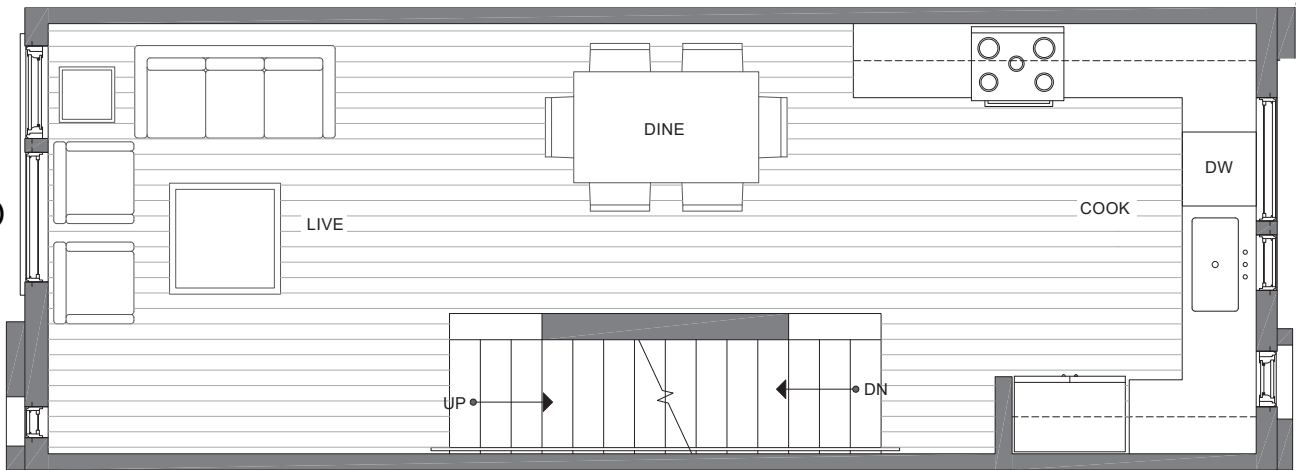

# CORAZÓN 1334 E SPRING ST

SOUTH SEATTLE, WA 98122

1,282

2

1.75

FIRST FLOOR

SECOND FLOOR

→N

PID: 364

ISOLAHOMES.COM | 206.413.9555 | 13555 SE 36TH ST., SUITE 320, BELLEVUE, WA 98006

Disclaimer: Floor plans and site plans are for illustrative purposes only. In a continuing effort to improve products and designs, final construction elevations, square footages, floor plans and/or materials and colors may vary. Buyer to verify to their own satisfaction.

# CORAZÓN 1334 E SPRING ST

SOUTH SEATTLE, WA 98122

1,282

2

1.75

THIRD FLOOR

ROOF DECK

→N