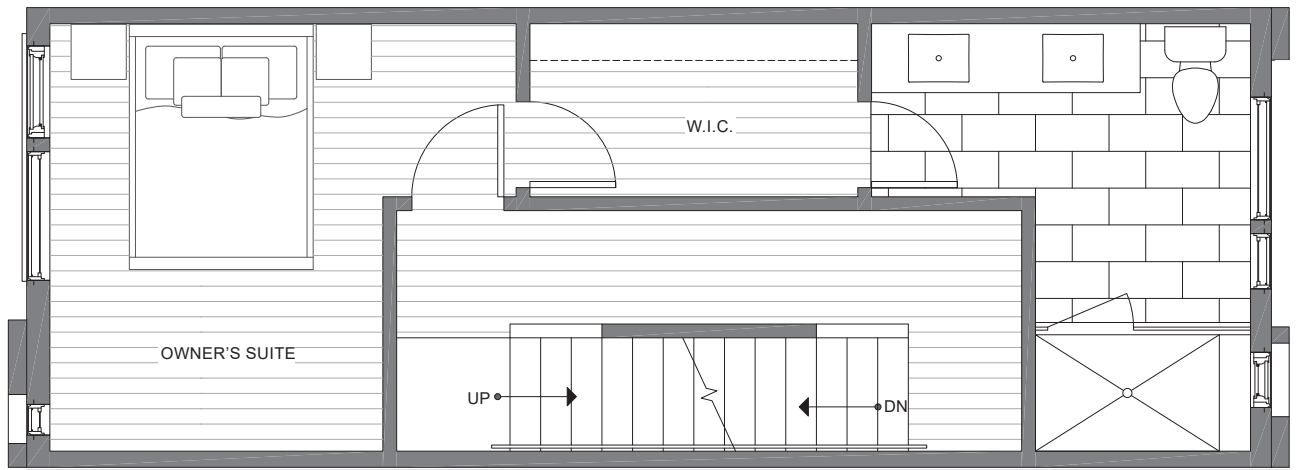

PID: 364

ISOLAHOMES.COM | 206.413.9555 | 13555 SE 36TH ST., SUITE 320, BELLEVUE, WA 98006

Disclaimer: Floor plans and site plans are for illustrative purposes only. In a continuing effort to improve products and designs, final construction elevations, square footages, floor plans and/or materials and colors may vary. Buyer to verify to their own satisfaction.

CORAZÓN 1336 E SPRING ST

SOUTH SEATTLE, WA 98122

1,282

2

1.75

THIRD FLOOR

ROOF DECK

→N