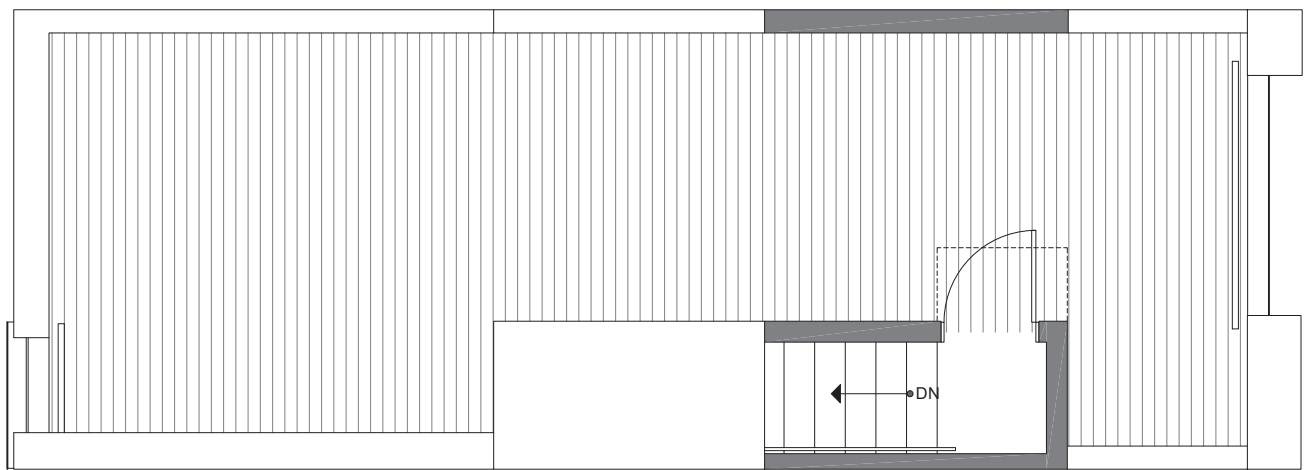

CORAZÓN 1336 E SPRING ST

SOUTH SEATTLE, WA 98122

1,282

2

1.75

THIRD FLOOR

ROOF DECK

→N

PID: 364

ISOLAHOMES.COM | 206.413.9555 | 13555 SE 36TH ST., SUITE 320, BELLEVUE, WA 98006

Disclaimer: Floor plans and site plans are for illustrative purposes only. In a continuing effort to improve products and designs, final construction elevations, square footages, floor plans and/or materials and colors may vary. Buyer to verify to their own satisfaction.