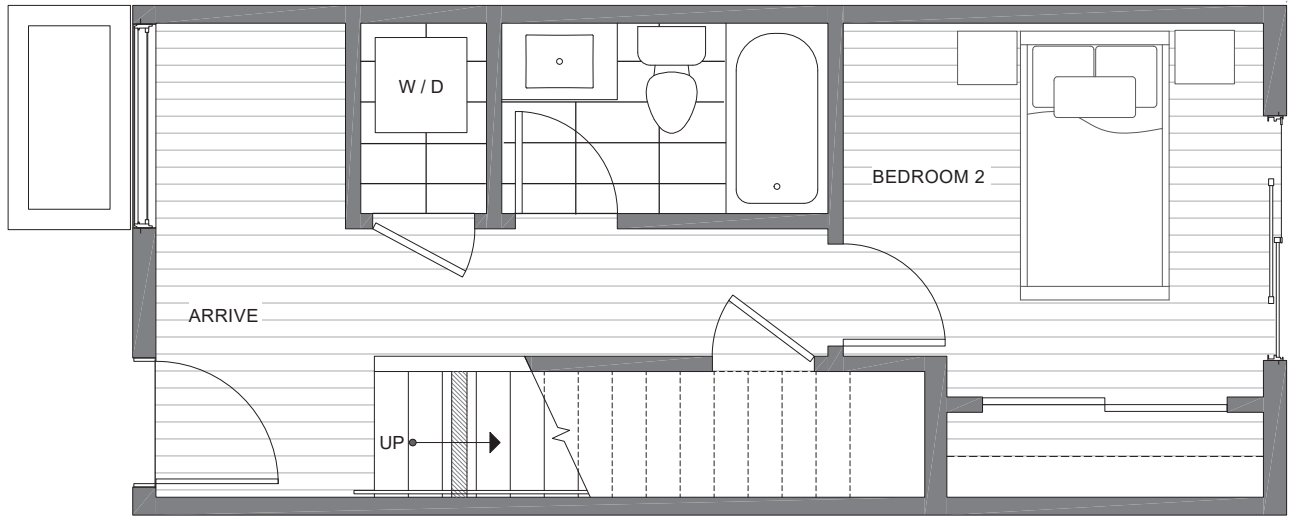

CORAZÓN 1336 E SPRING ST

SOUTH SEATTLE, WA 98122

1,282

2

1.75

FIRST FLOOR

SECOND FLOOR

→N

PID: 364

ISOLAHOMES.COM | 206.413.9555 | 13555 SE 36TH ST., SUITE 320, BELLEVUE, WA 98006

Disclaimer: Floor plans and site plans are for illustrative purposes only. In a continuing effort to improve products and designs, final construction elevations, square footages, floor plans and/or materials and colors may vary. Buyer to verify to their own satisfaction.

CORAZÓN 1336 E SPRING ST

SOUTH SEATTLE, WA 98122

1,282

2

1.75

THIRD FLOOR

ROOF DECK

→N