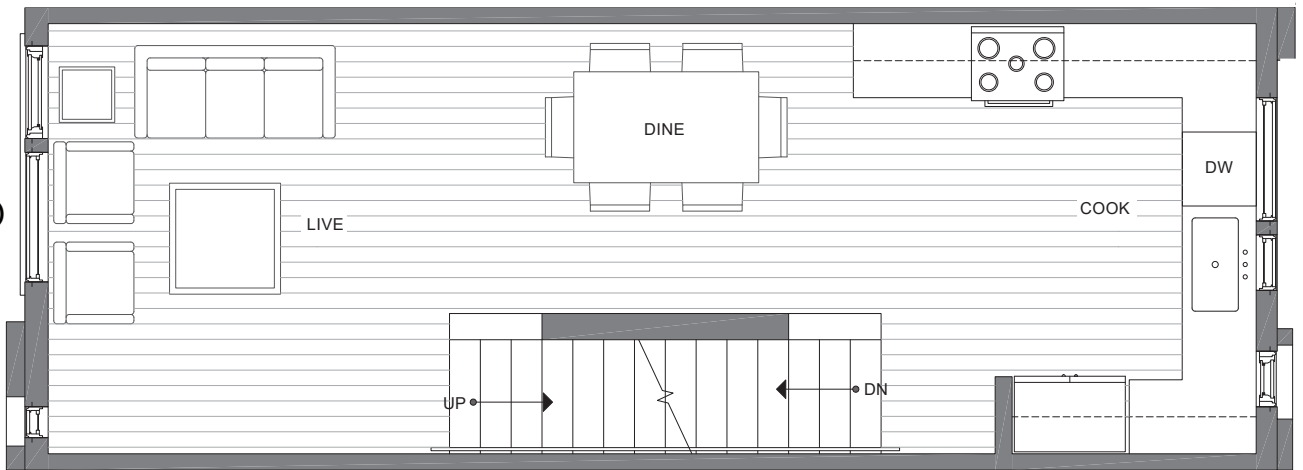

CORAZÓN 1336 E SPRING ST

SOUTH SEATTLE, WA 98122

1,282

2

1.75

FIRST FLOOR

SECOND FLOOR

→N

PID: 364

ISOLAHOMES.COM | 206.413.9555 | 13555 SE 36TH ST., SUITE 320, BELLEVUE, WA 98006

Disclaimer: Floor plans and site plans are for illustrative purposes only. In a continuing effort to improve products and designs, final construction elevations, square footages, floor plans and/or materials and colors may vary. Buyer to verify to their own satisfaction.

CORAZÓN 1336 E SPRING ST

SOUTH SEATTLE, WA 98122

1,282

2

1.75

THIRD FLOOR

ROOF DECK

→N