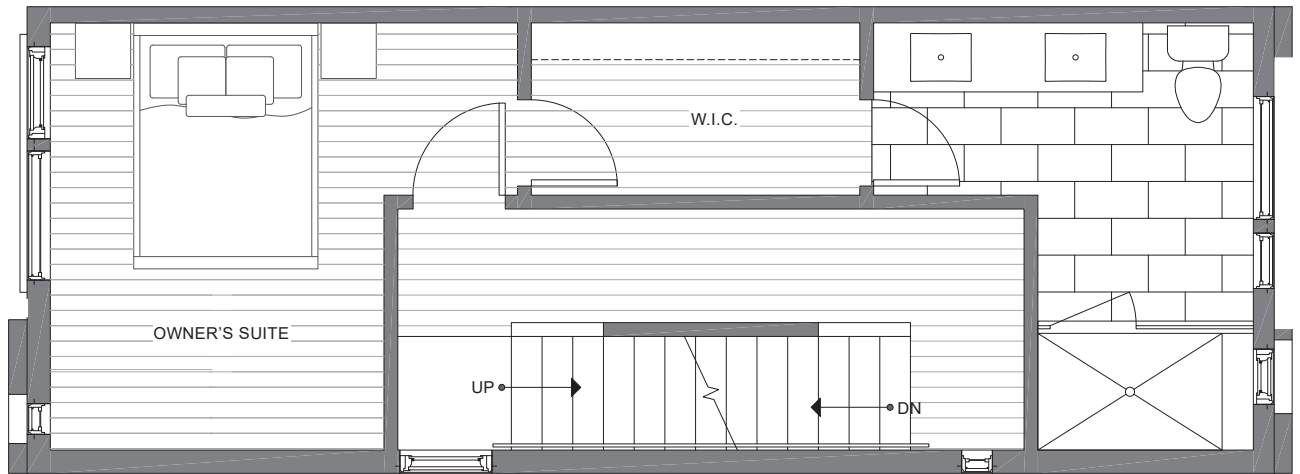

→N

PID: 364

ISOLAHOMES.COM | 206.413.9555 | 13555 SE 36TH ST., SUITE 320, BELLEVUE, WA 98006

Disclaimer: Floor plans and site plans are for illustrative purposes only. In a continuing effort to improve products and designs, final construction elevations, square footages, floor plans and/or materials and colors may vary. Buyer to verify to their own satisfaction.

# CORAZÓN 1338 E SPRING ST

SOUTH SEATTLE, WA 98122

1,282

2

1.75

PARKING SPACE

THIRD FLOOR

ROOF DECK