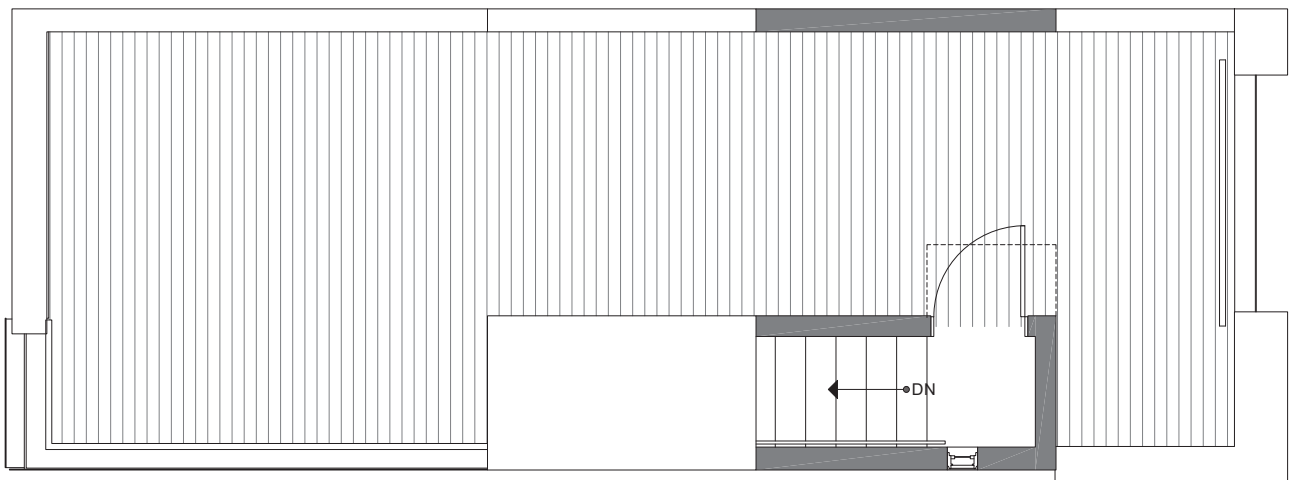

# CORAZÓN 1338 E SPRING ST

SOUTH SEATTLE, WA 98122

1,282

2

1.75

PARKING SPACE

THIRD FLOOR

ROOF DECK

→N

PID: 364

ISOLAHOMES.COM | 206.413.9555 | 13555 SE 36TH ST., SUITE 320, BELLEVUE, WA 98006

Disclaimer: Floor plans and site plans are for illustrative purposes only. In a continuing effort to improve products and designs, final construction elevations, square footages, floor plans and/or materials and colors may vary. Buyer to verify to their own satisfaction.