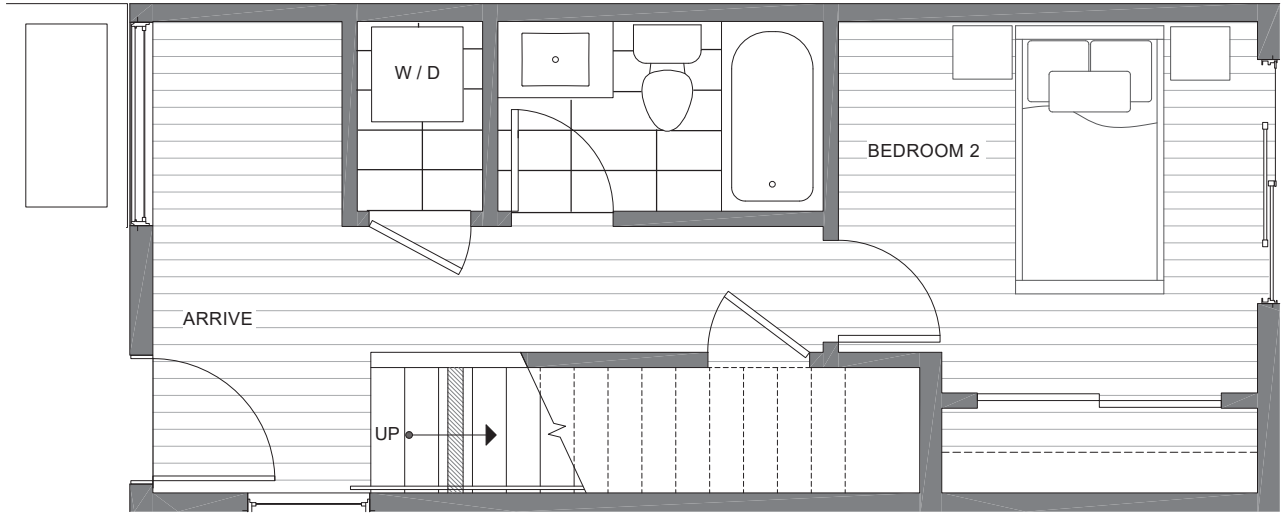

# CORAZÓN 1338 E SPRING ST

SOUTH SEATTLE, WA 98122

1,282

2

1.75

PARKING SPACE

FIRST FLOOR

SECOND FLOOR

→N

PID: 364

ISOLAHOMES.COM | 206.413.9555 | 13555 SE 36TH ST., SUITE 320, BELLEVUE, WA 98006

Disclaimer: Floor plans and site plans are for illustrative purposes only. In a continuing effort to improve products and designs, final construction elevations, square footages, floor plans and/or materials and colors may vary. Buyer to verify to their own satisfaction.

# CORAZÓN 1338 E SPRING ST

SOUTH SEATTLE, WA 98122

1,282

2

1.75

PARKING SPACE

THIRD FLOOR

ROOF DECK