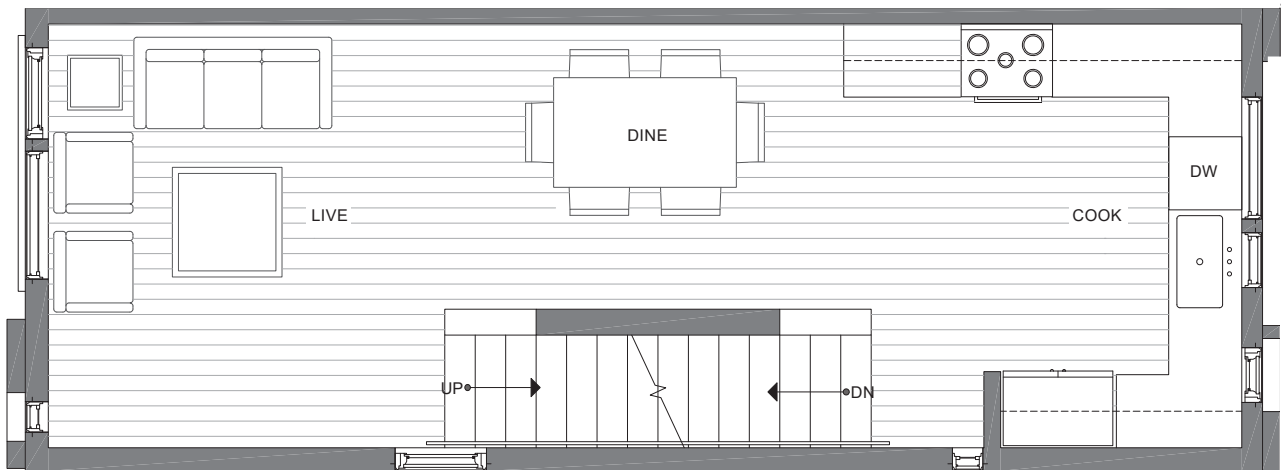

# CORAZÓN 1338 E SPRING ST

SOUTH SEATTLE, WA 98122

1,282

2

1.75

PARKING SPACE

FIRST FLOOR

SECOND FLOOR

→N

PID: 364

ISOLAHOMES.COM | 206.413.9555 | 13555 SE 36TH ST., SUITE 320, BELLEVUE, WA 98006

Disclaimer: Floor plans and site plans are for illustrative purposes only. In a continuing effort to improve products and designs, final construction elevations, square footages, floor plans and/or materials and colors may vary. Buyer to verify to their own satisfaction.

# CORAZÓN 1338 E SPRING ST

SOUTH SEATTLE, WA 98122

1,282

2

1.75

PARKING SPACE

THIRD FLOOR

ROOF DECK