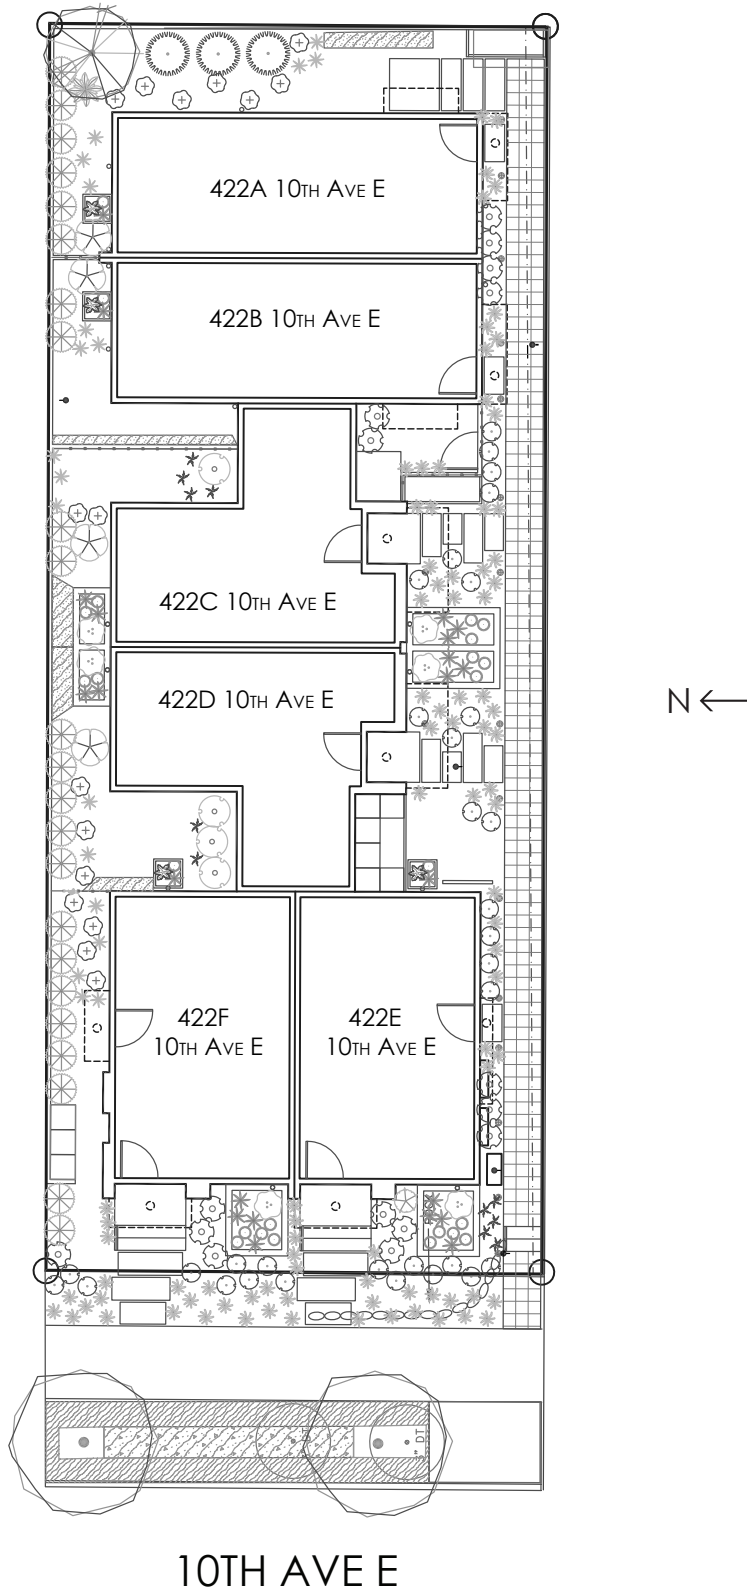

CORE 6.1
AT
CAPITOL HILL

CORE 6.1 SITE MAP

CAPITOL HILL | 422 10TH AVE E, SEATTLE, WA 98102
LOCATED ON 10TH AVE E BETWEEN E REPUBLICAN ST + E HARRISON ST

PID: 025

ISOLAHOMES.COM | 206.960.4000 | 13555 SE 36TH ST., SUITE 320, BELLEVUE, WA 98006

Disclaimer: Floor plans and site plans are for illustrative purposes only. In a continuing effort to improve products and designs, final construction elevations, square footages, floor plans and/or materials and colors may vary. Buyer to verify to their own satisfaction.