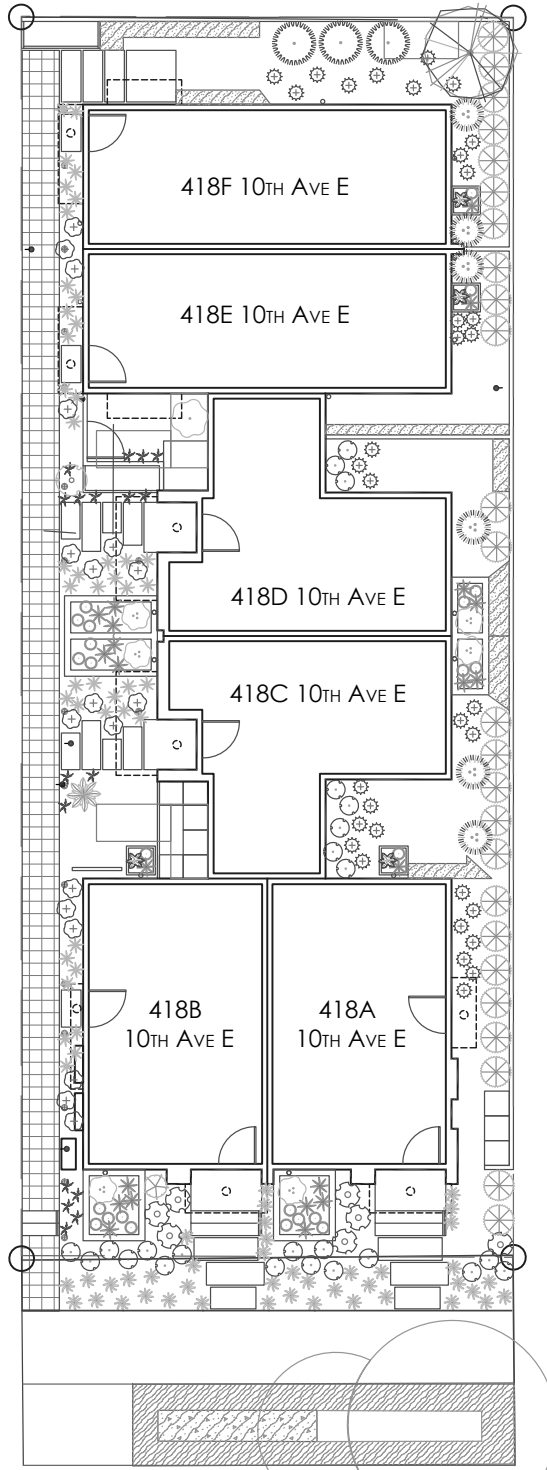

CORE 6.2  
AT  
CAPITOL HILL

# CORE 6.2 SITE MAP

CAPITOL HILL | 418 10TH AVE E, SEATTLE, WA 98102  
LOCATED ON 10TH AVE E BETWEEN E REPUBLICAN ST + E HARRISON ST

10TH AVE E

PID: 025

ISOLAHOMES.COM | 206.673.3409 | 13555 SE 36TH ST., SUITE 320, BELLEVUE, WA 98006

Disclaimer: Floor plans and site plans are for illustrative purposes only. In a continuing effort to improve products and designs, final construction elevations, square footages, floor plans and/or materials and colors may vary. Buyer to verify to their own satisfaction.