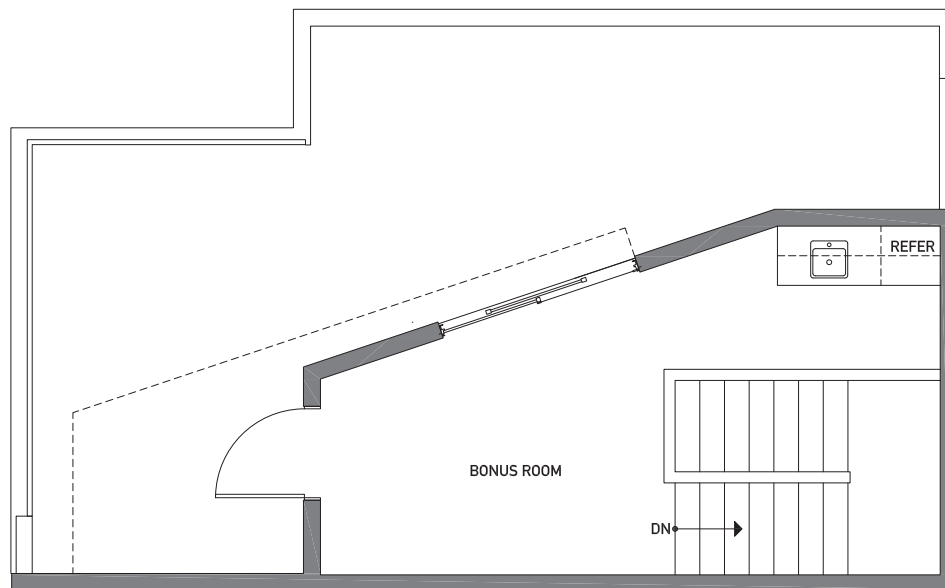

PID: 027

WWW.ISOLAHOMES.COM | 206.413.9555 | 13555 SE 36th ST. SUITE 320 BELLEVUE, WA 98006

Disclaimer: Floor plans and site plans are for illustrative purposes only. In a continuing effort to improve products and designs, final construction elevations, square footages, floor plans and/or materials and colors may vary. Buyer to verify to their own satisfaction.