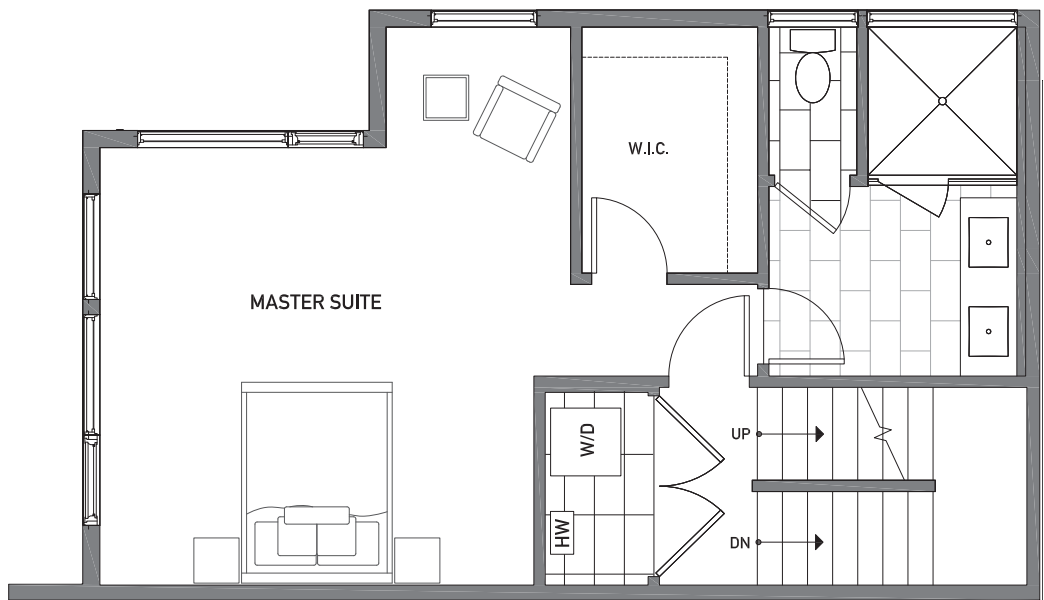

OF THE GREEN LAKE Collection

503A NE 72ND ST

SEATTLE, WA 98115

1,377

1

1.25

FIRST FLOOR

SECOND FLOOR

PID: 027

WWW.ISOLAHOMES.COM | 206.413.9555 | 13555 SE 36th ST. SUITE 320 BELLEVUE, WA 98006

Disclaimer: Floor plans and site plans are for illustrative purposes only. In a continuing effort to improve products and designs, final construction elevations, square footages, floor plans and/or materials and colors may vary. Buyer to verify to their own satisfaction.