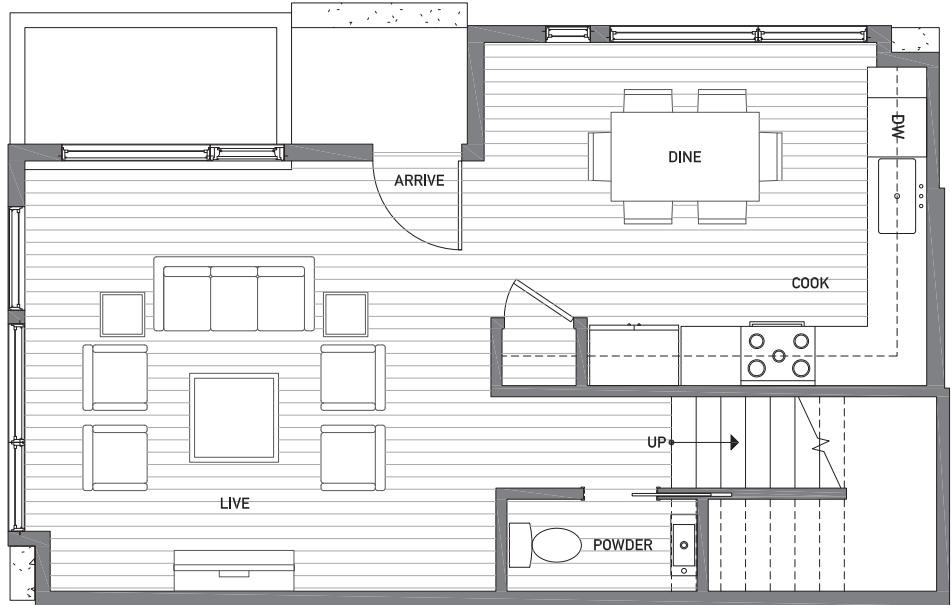

OF THE GREEN LAKE Collection

503A NE 72ND ST

SEATTLE, WA 98115

1,377

1

1.25

FIRST FLOOR

SECOND FLOOR

PID: 027

WWW.ISOLAHOMES.COM | 206.413.9555 | 13555 SE 36th ST. SUITE 320 BELLEVUE, WA 98006

Disclaimer: Floor plans and site plans are for illustrative purposes only. In a continuing effort to improve products and designs, final construction elevations, square footages, floor plans and/or materials and colors may vary. Buyer to verify to their own satisfaction.