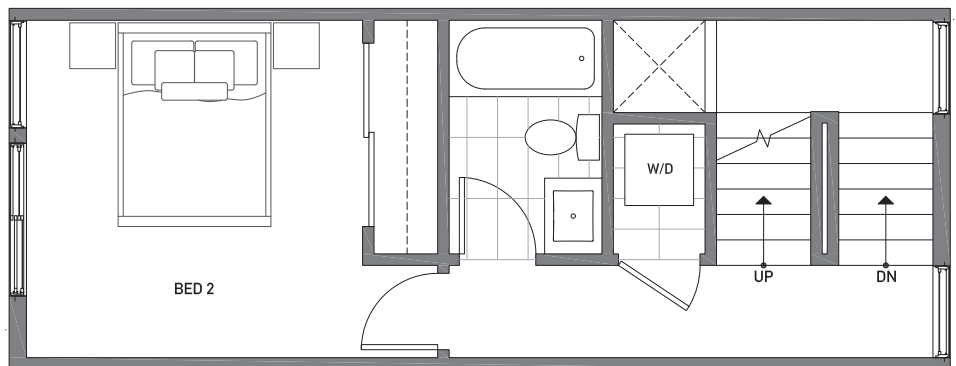

# 503B NE 72ND ST

SEATTLE, WA 98115

OF  
THE GREEN LAKE  
Collection

1,071

2

1.75

FIRST FLOOR

SECOND FLOOR

PID: 027

WWW.ISOLAHOMES.COM | 206.413.9555 | 13555 SE 36th ST. SUITE 320 BELLEVUE, WA 98006

Disclaimer: Floor plans and site plans are for illustrative purposes only. In a continuing effort to improve products and designs, final construction elevations, square footages, floor plans and/or materials and colors may vary. Buyer to verify to their own satisfaction.