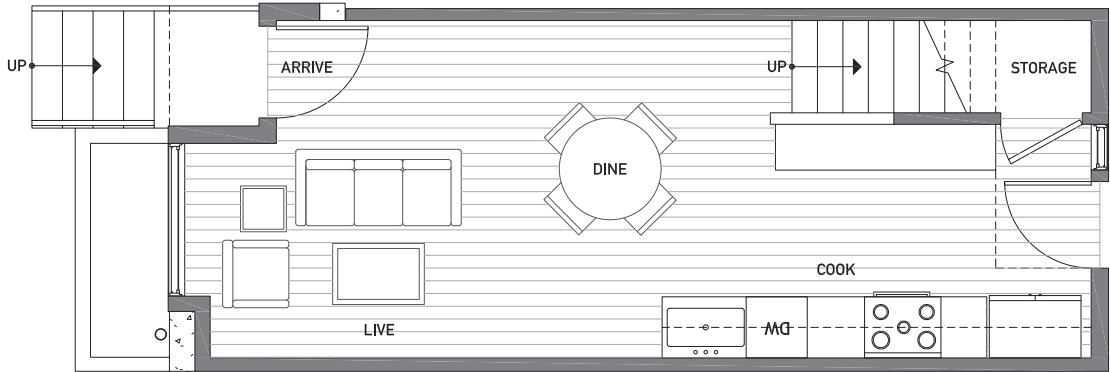

# 503B NE 72ND ST

SEATTLE, WA 98115

OF  
THE GREEN LAKE  
Collection

1,071

2

1.75

FIRST FLOOR

SECOND FLOOR

PID: 027

WWW.ISOLAHOMES.COM | 206.413.9555 | 13555 SE 36th ST. SUITE 320 BELLEVUE, WA 98006

Disclaimer: Floor plans and site plans are for illustrative purposes only. In a continuing effort to improve products and designs, final construction elevations, square footages, floor plans and/or materials and colors may vary. Buyer to verify to their own satisfaction.