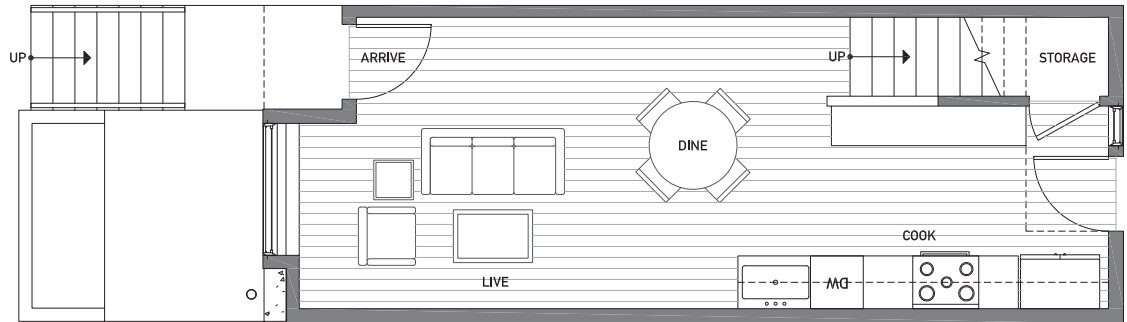

FIRST FLOOR

SECOND FLOOR