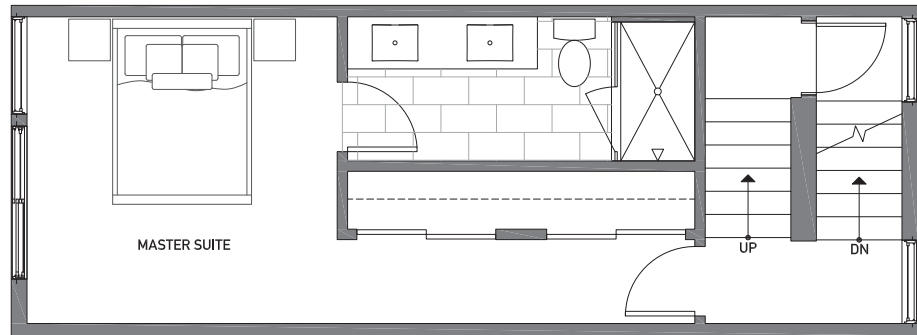

PID: 027

WWW.ISOLAHOMES.COM | 206.413.9555 | 13555 SE 36th ST. SUITE 320 BELLEVUE, WA 98006

Disclaimer: Floor plans and site plans are for illustrative purposes only. In a continuing effort to improve products and designs, final construction elevations, square footages, floor plans and/or materials and colors may vary. Buyer to verify to their own satisfaction.

## THIRD FLOOR