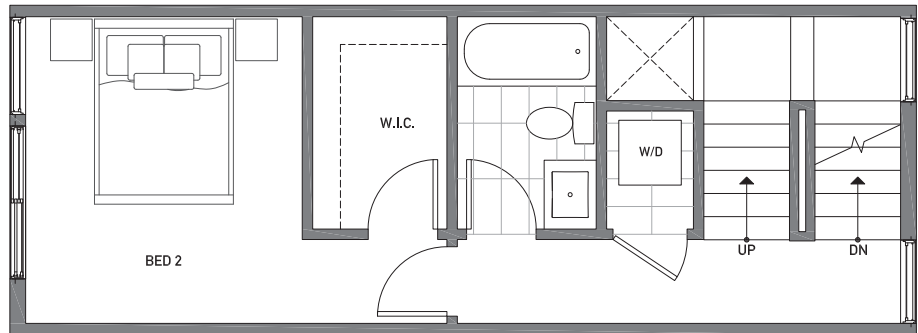

# 503D NE 72ND ST

SEATTLE, WA 98115

OF  
THE GREEN LAKE  
Collection

1,196

2

1.75

FIRST FLOOR

SECOND FLOOR

PID: 027

WWW.ISOLAHOMES.COM | 206.413.9555 | 13555 SE 36th ST. SUITE 320 BELLEVUE, WA 98006

Disclaimer: Floor plans and site plans are for illustrative purposes only. In a continuing effort to improve products and designs, final construction elevations, square footages, floor plans and/or materials and colors may vary. Buyer to verify to their own satisfaction.

## THIRD FLOOR