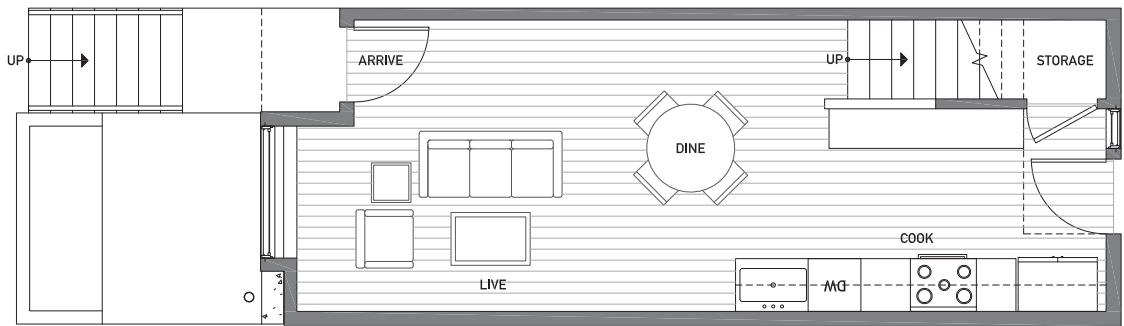

FIRST FLOOR

SECOND FLOOR