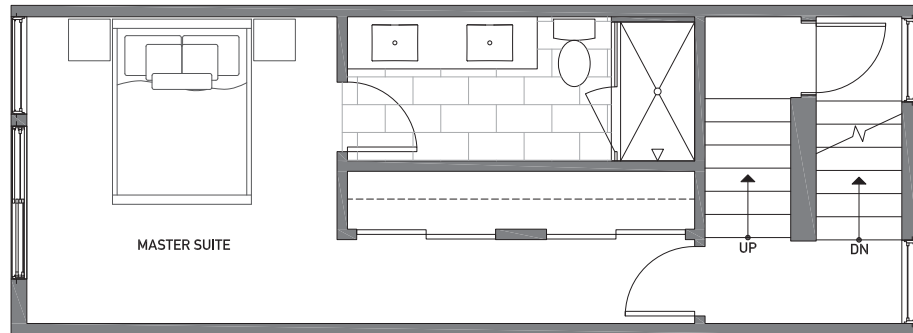

PID: 027

WWW.ISOLAHOMES.COM | 206.413.9555 | 13555 SE 36th ST. SUITE 320 BELLEVUE, WA 98006

Disclaimer: Floor plans and site plans are for illustrative purposes only. In a continuing effort to improve products and designs, final construction elevations, square footages, floor plans and/or materials and colors may vary. Buyer to verify to their own satisfaction.

503E NE 72ND ST

SEATTLE, WA 98115

OF
■ THE GREEN LAKE ■
Collection

1,196

2

1.75

THIRD FLOOR

ROOF DECK

NORTH

PID: 027

WWW.ISOLAHOMES.COM | 206.413.9555 | 13555 SE 36th ST. SUITE 320 BELLEVUE, WA 98006

Disclaimer: Floor plans and site plans are for illustrative purposes only. In a continuing effort to improve products and designs, final construction elevations, square footages, floor plans and/or materials and colors may vary. Buyer to verify to their own satisfaction.