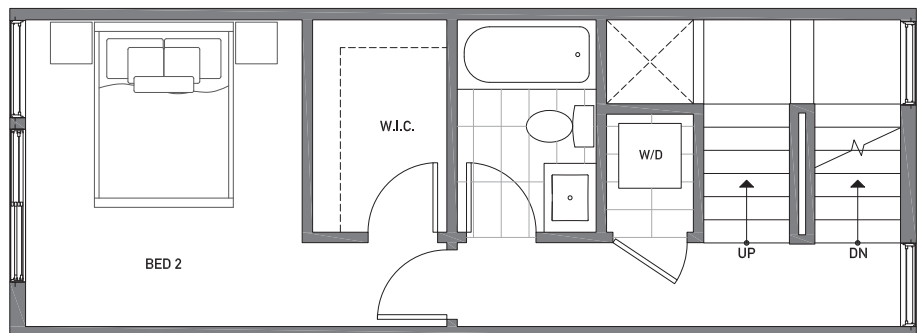

PID: 027

WWW.ISOLAHOMES.COM | 206.413.9555 | 13555 SE 36th ST. SUITE 320 BELLEVUE, WA 98006

Disclaimer: Floor plans and site plans are for illustrative purposes only. In a continuing effort to improve products and designs, final construction elevations, square footages, floor plans and/or materials and colors may vary. Buyer to verify to their own satisfaction.