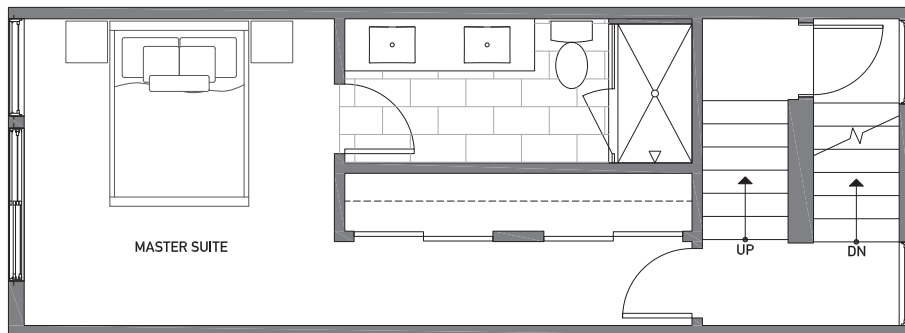

PID: 027

WWW.ISOLAHOMES.COM | 206.413.9555 | 13555 SE 36th ST. SUITE 320 BELLEVUE, WA 98006

Disclaimer: Floor plans and site plans are for illustrative purposes only. In a continuing effort to improve products and designs, final construction elevations, square footages, floor plans and/or materials and colors may vary. Buyer to verify to their own satisfaction.

503F NE 72ND ST

SEATTLE, WA 98115

OF
THE GREEN LAKE
Collection

1,196

2

1.75

THIRD FLOOR

ROOF DECK

NORTH

PID: 027

WWW.ISOLAHOMES.COM | 206.413.9555 | 13555 SE 36th ST. SUITE 320 BELLEVUE, WA 98006

Disclaimer: Floor plans and site plans are for illustrative purposes only. In a continuing effort to improve products and designs, final construction elevations, square footages, floor plans and/or materials and colors may vary. Buyer to verify to their own satisfaction.