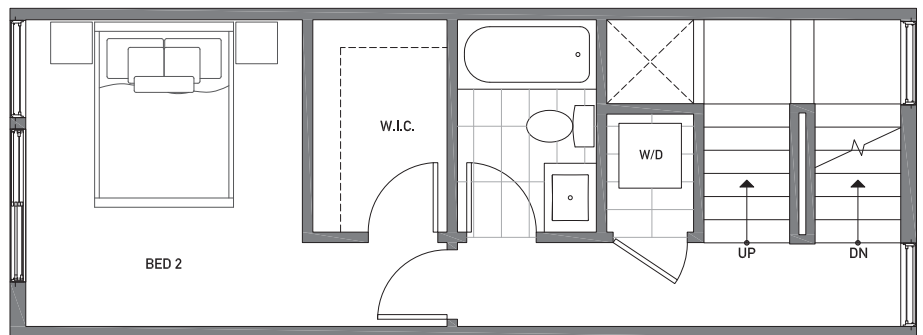

503F NE 72ND ST

SEATTLE, WA 98115

OF
THE GREEN LAKE
Collection

1,196

2

1.75

FIRST FLOOR

SECOND FLOOR

PID: 027

WWW.ISOLAHOMES.COM | 206.413.9555 | 13555 SE 36th ST. SUITE 320 BELLEVUE, WA 98006

Disclaimer: Floor plans and site plans are for illustrative purposes only. In a continuing effort to improve products and designs, final construction elevations, square footages, floor plans and/or materials and colors may vary. Buyer to verify to their own satisfaction.