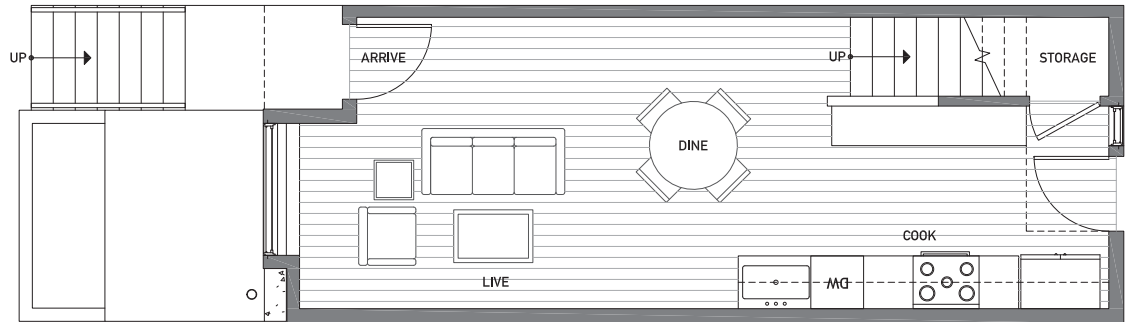

503F NE 72ND ST

SEATTLE, WA 98115

OF
THE GREEN LAKE
Collection

1,196

2

1.75

FIRST FLOOR

SECOND FLOOR

PID: 027

WWW.ISOLAHOMES.COM | 206.413.9555 | 13555 SE 36th ST. SUITE 320 BELLEVUE, WA 98006

Disclaimer: Floor plans and site plans are for illustrative purposes only. In a continuing effort to improve products and designs, final construction elevations, square footages, floor plans and/or materials and colors may vary. Buyer to verify to their own satisfaction.