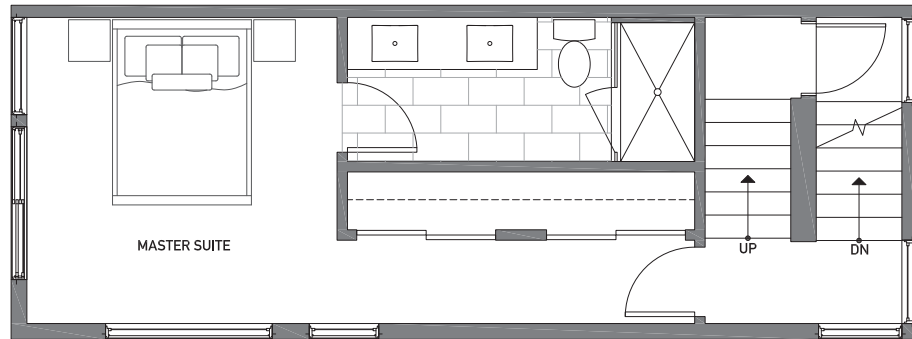

PID: 027

WWW.ISOLAHOMES.COM | 206.413.9555 | 13555 SE 36th ST. SUITE 320 BELLEVUE, WA 98006

Disclaimer: Floor plans and site plans are for illustrative purposes only. In a continuing effort to improve products and designs, final construction elevations, square footages, floor plans and/or materials and colors may vary. Buyer to verify to their own satisfaction.

503G NE 72ND ST

SEATTLE, WA 98115

OF
■ THE GREEN LAKE ■
Collection

1,196

2

1.75

THIRD FLOOR

ROOF DECK