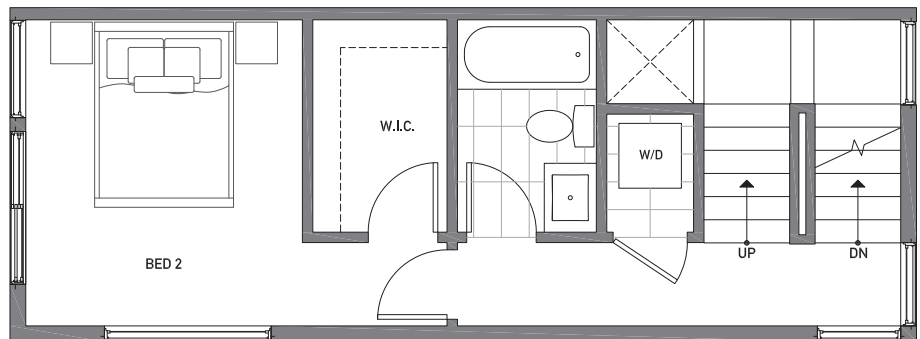

503G NE 72ND ST

SEATTLE, WA 98115

OF
THE GREEN LAKE
Collection

1,196

2

1.75

FIRST FLOOR

SECOND FLOOR

PID: 027

WWW.ISOLAHOMES.COM | 206.413.9555 | 13555 SE 36th ST. SUITE 320 BELLEVUE, WA 98006

Disclaimer: Floor plans and site plans are for illustrative purposes only. In a continuing effort to improve products and designs, final construction elevations, square footages, floor plans and/or materials and colors may vary. Buyer to verify to their own satisfaction.