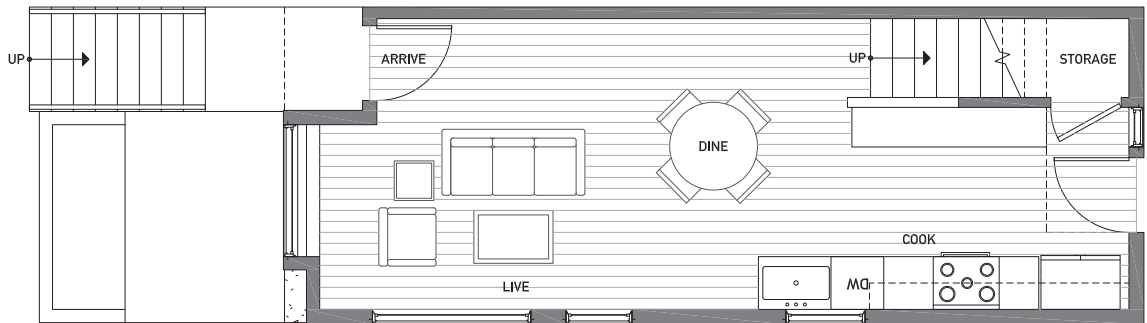

FIRST FLOOR

SECOND FLOOR