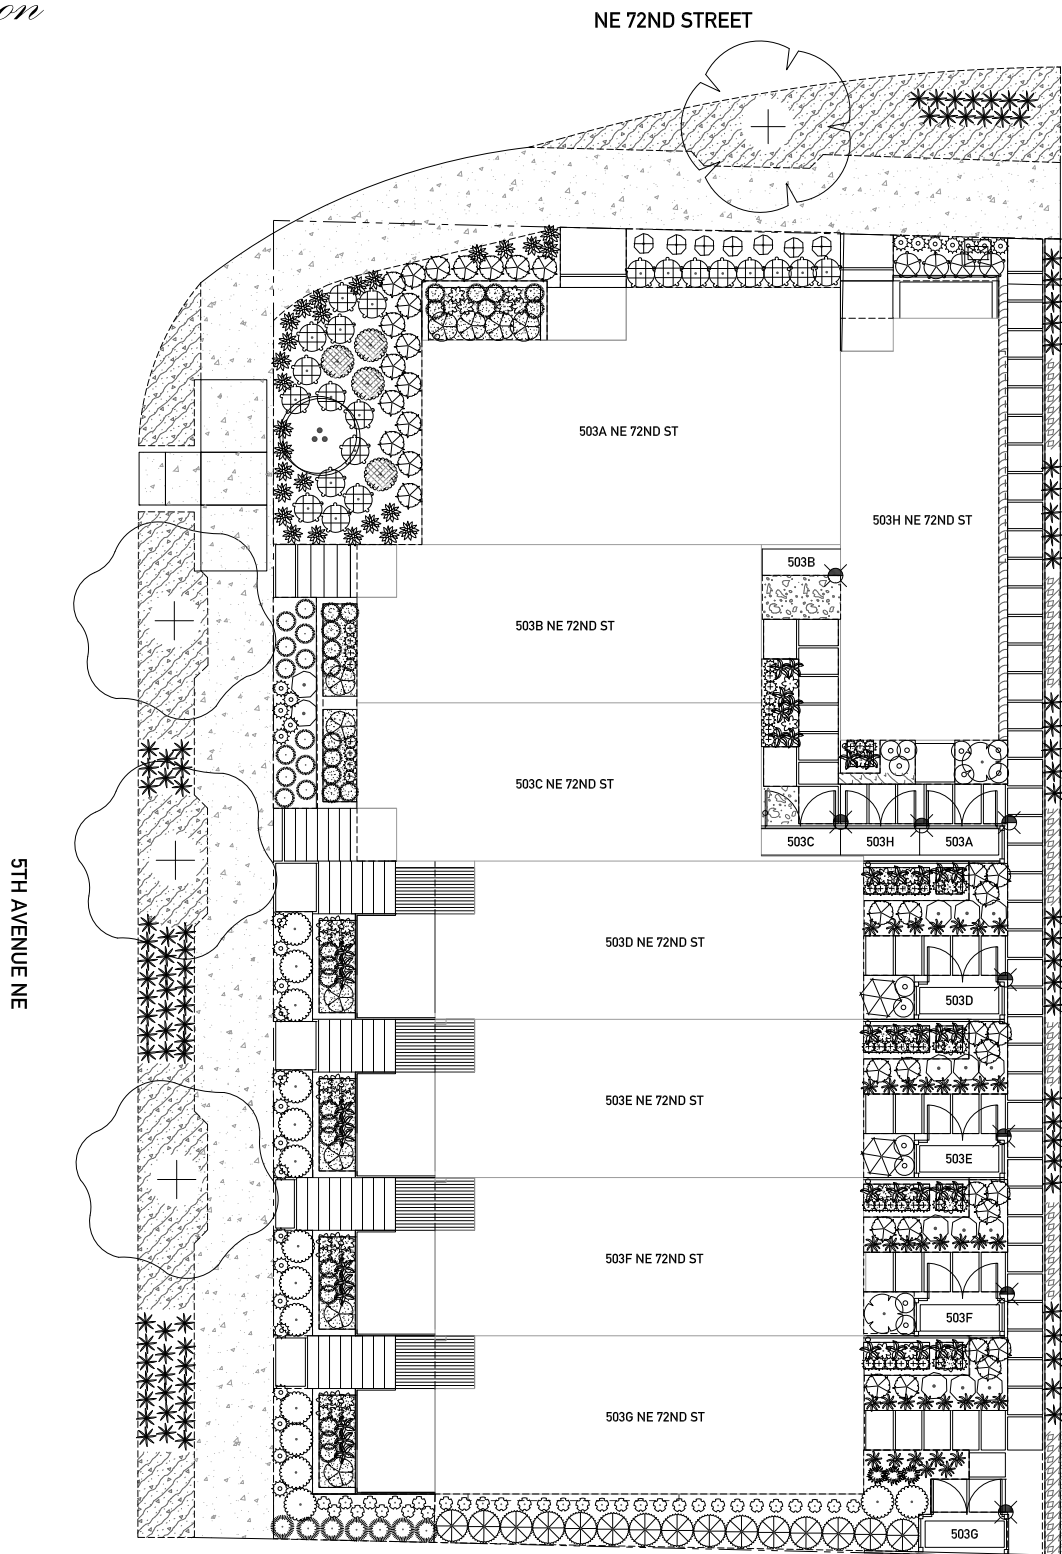

OF THE GREEN LAKE Collection

EMORY SITE MAP

GREEN LAKE | 503 NE 72ND ST, SEATTLE, WA 98115
LOCATED AT 5TH AVE NE + NE 72ND ST

PID: 027

WWW.ISOLAHOMES.COM | 206.413.9555 | 13555 SE 36th ST. SUITE 320 BELLEVUE, WA 98006

Disclaimer: Floor plans and site plans are for illustrative purposes only. In a continuing effort to improve products and designs, final construction elevations, square footages, floor plans and/or materials and colors may vary. Buyer to verify to their own satisfaction.